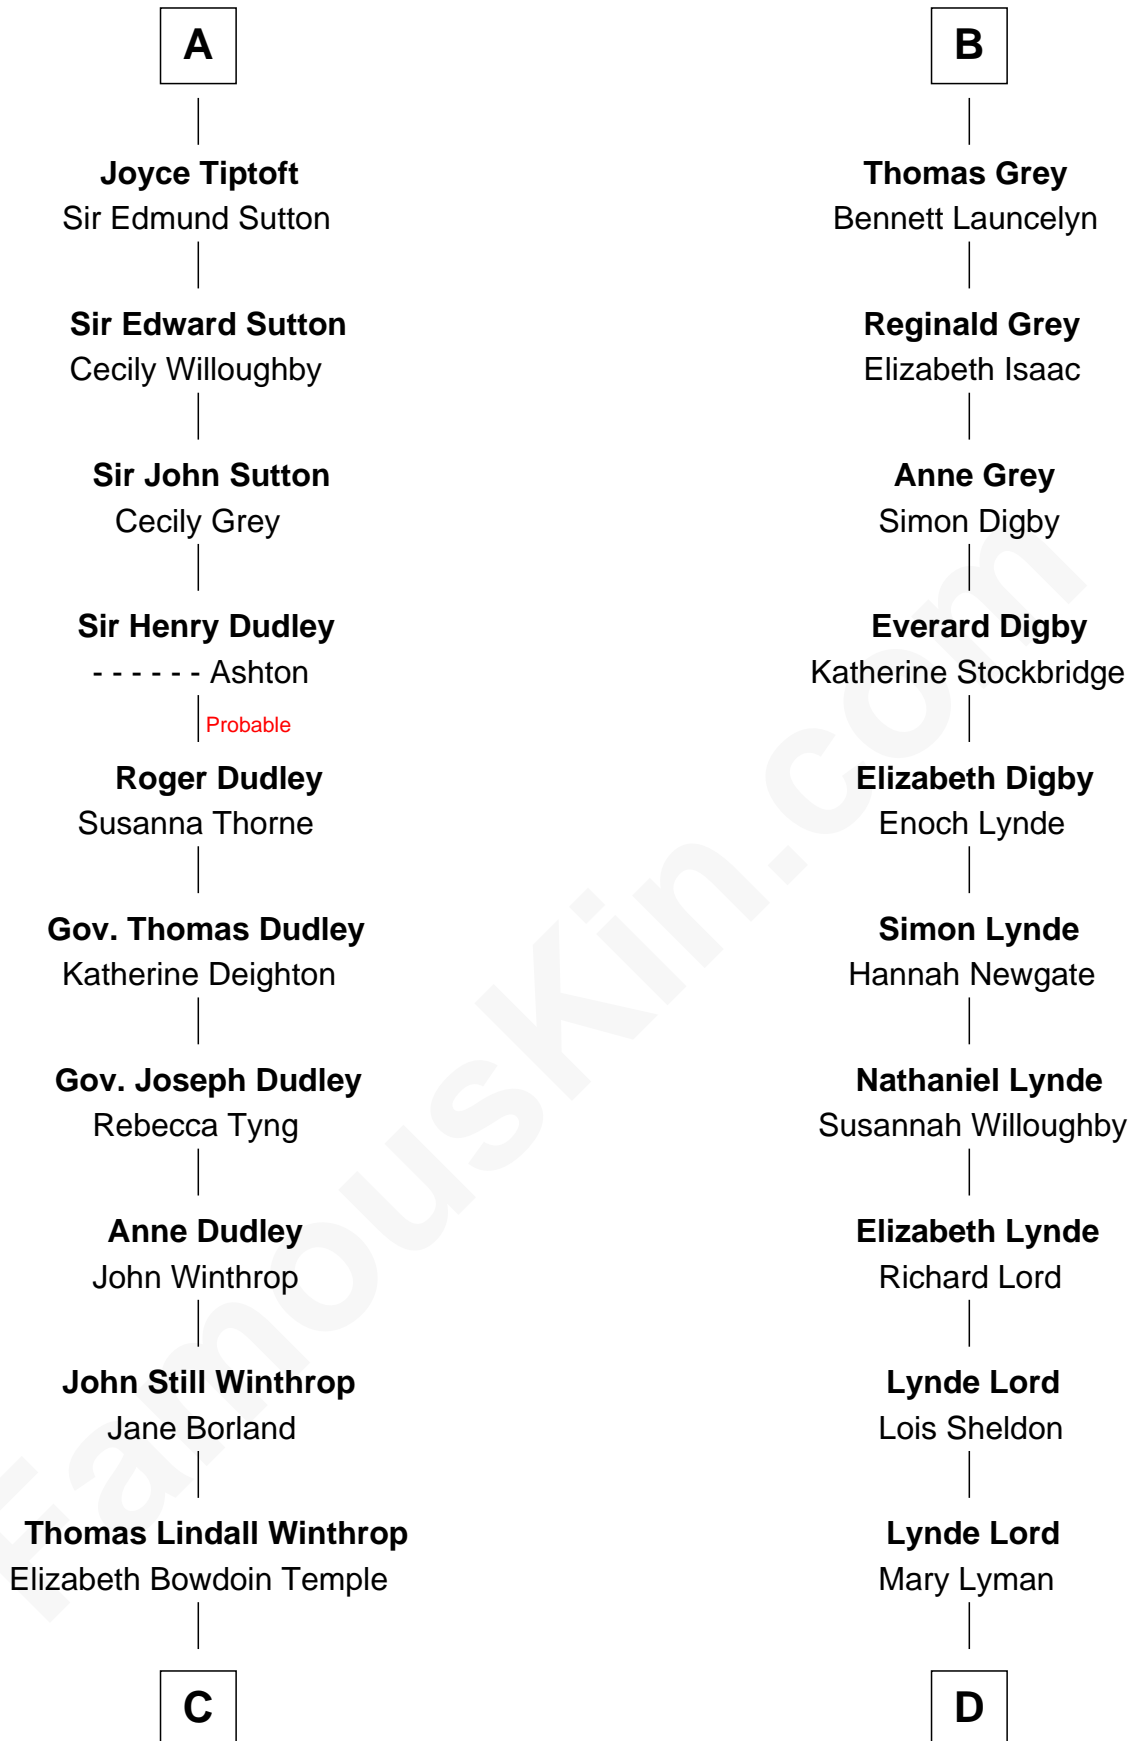

FamousKin.com Relationship Chart of

John Kerry

68th U.S. Secretary of State

21st cousin of

Henry Sturgis Morgan

Co-Founder of Morgan Stanley

C

Robert Charles Winthrop
Elizabeth Cabot Blanchard

Robert Charles Winthrop
Elizabeth Mason

Margaret Tyndal Winthrop
James Grant Forbes

Rosemary Isabel Forbes
Richard John Kerry

John Kerry
68th U.S. Secretary of State

D

Mary Sheldon Lord
John Pierpont

Juliet Pierpont
Junius Spencer Morgan