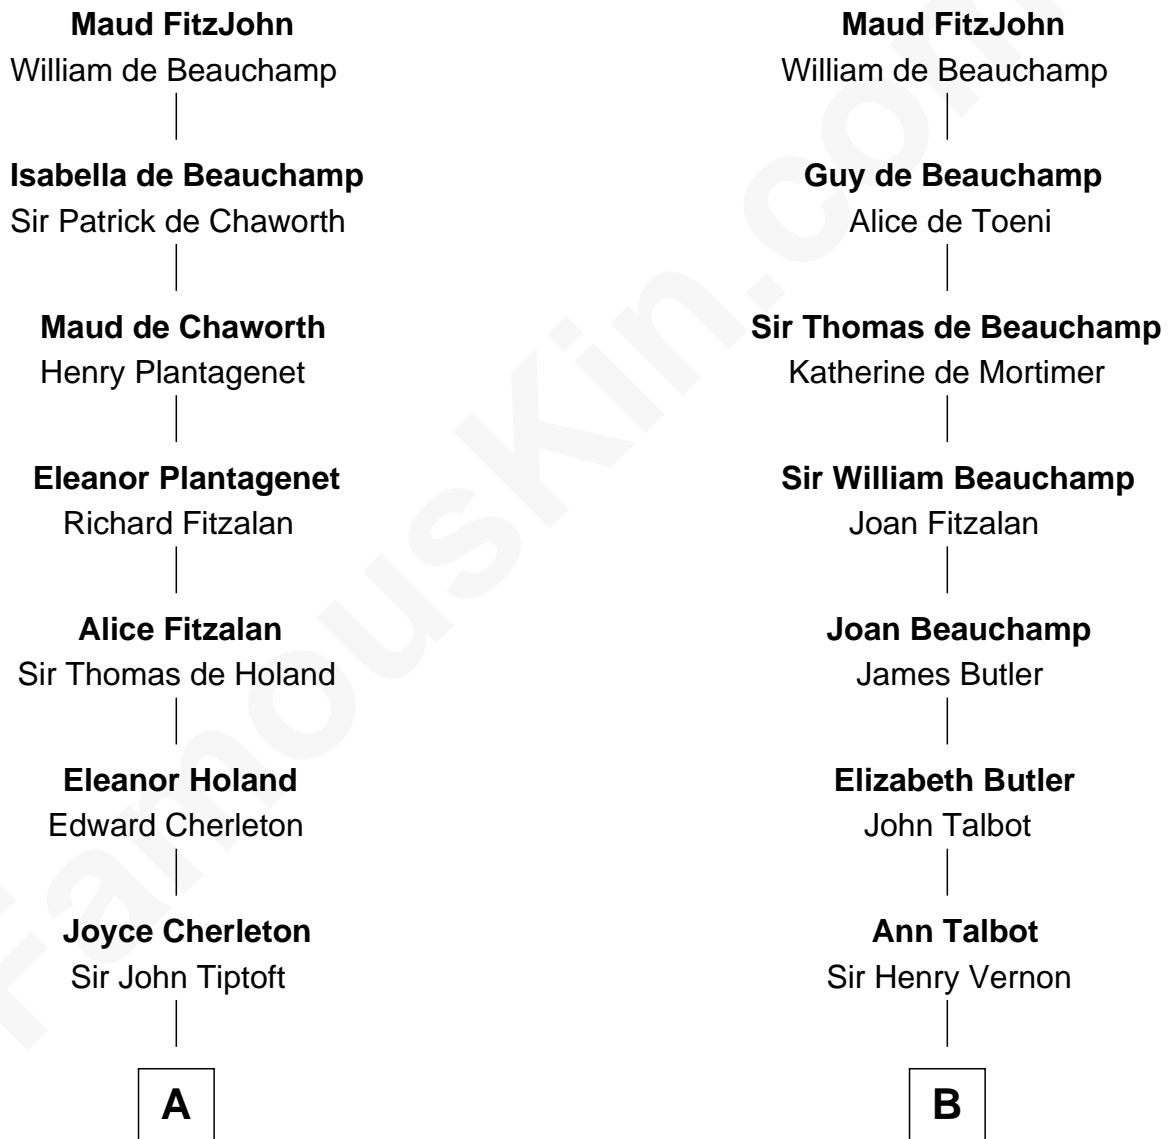

# FamousKin.com Relationship Chart of

**John Kerry**

*68th U.S. Secretary of State*

**21st cousin of**

**Henry Sturgis Morgan**

*Co-Founder of Morgan Stanley*

**Sir John FitzGeoffrey**

Isabel le Bigod

**C**

**Robert Charles Winthrop**  
Elizabeth Cabot Blanchard

**Robert Charles Winthrop**  
Elizabeth Mason

**Margaret Tyndal Winthrop**  
James Grant Forbes

**Rosemary Isabel Forbes**  
Richard John Kerry