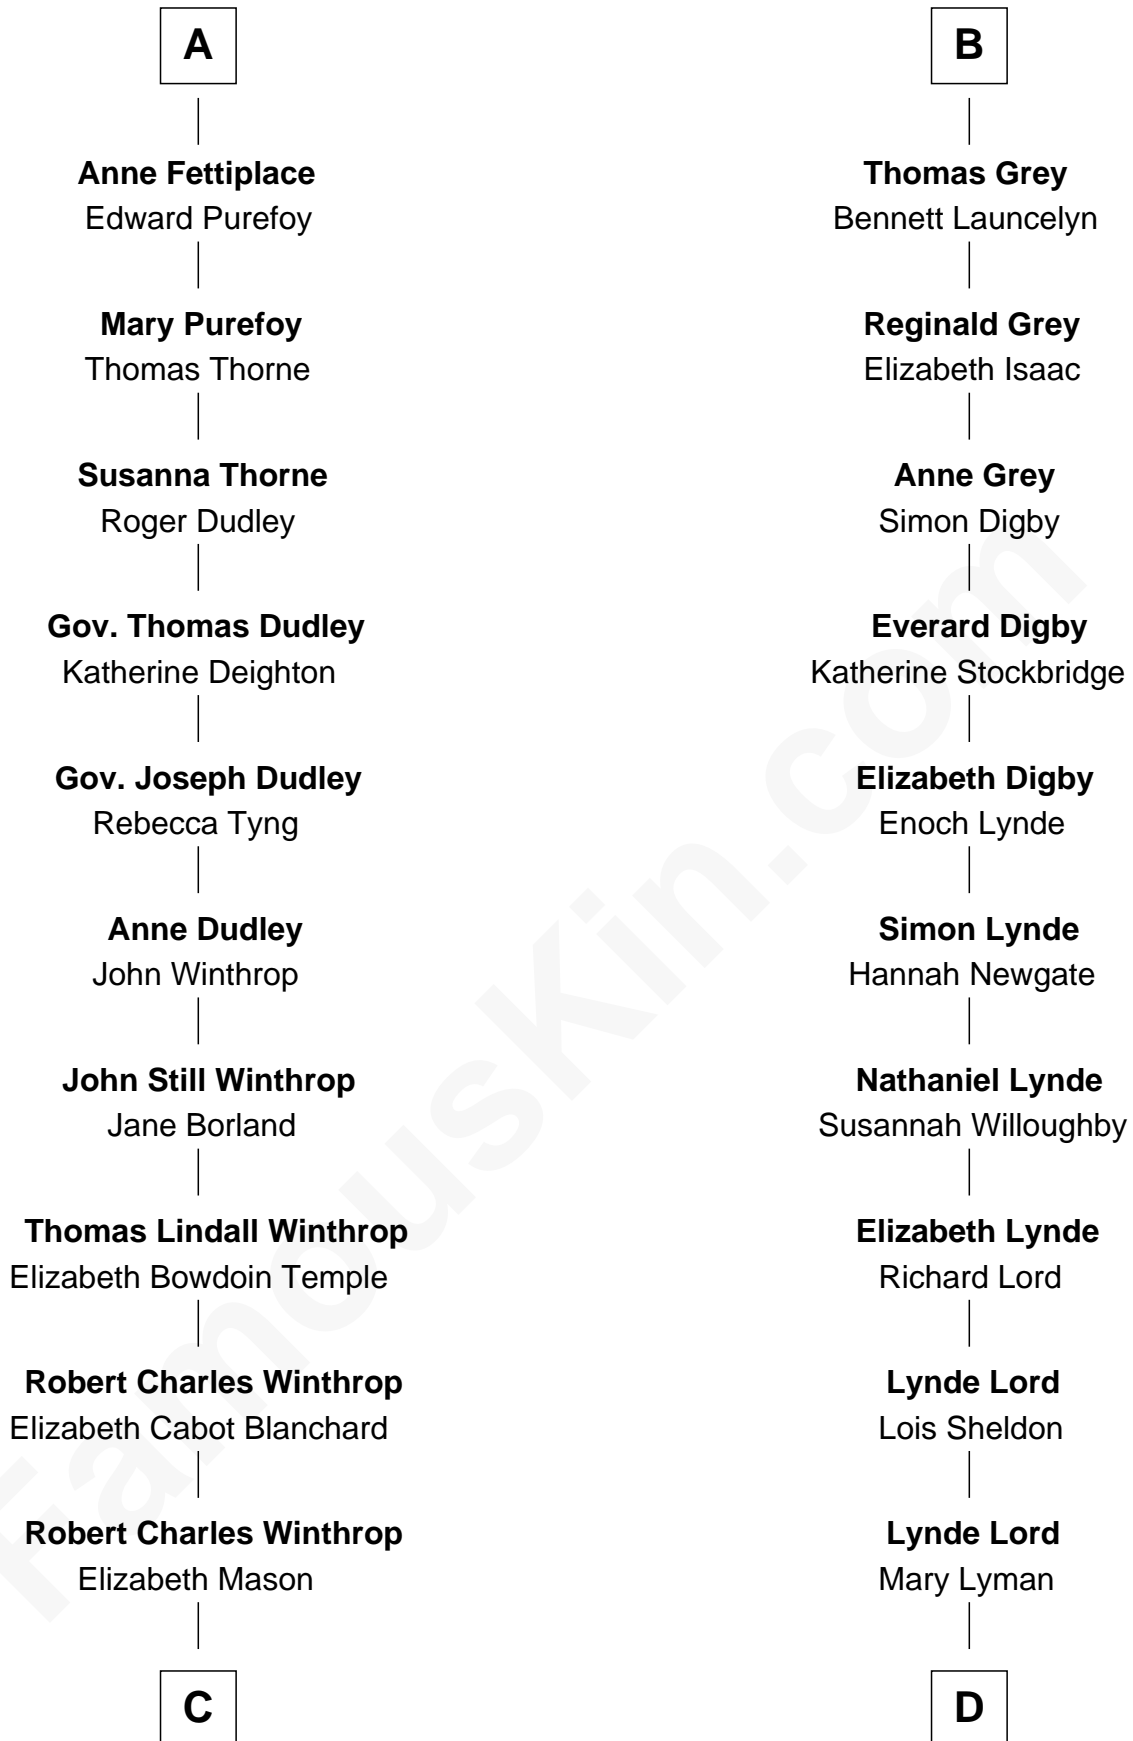

## Relationship Chart of

### John Kerry

68th U.S. Secretary of State

19th cousin 2 times removed of

### Henry Sturgis Morgan

Co-Founder of Morgan Stanley

**C**

**Margaret Tyndal Winthrop**

James Grant Forbes

**Rosemary Isabel Forbes**

Richard John Kerry

**John Kerry**