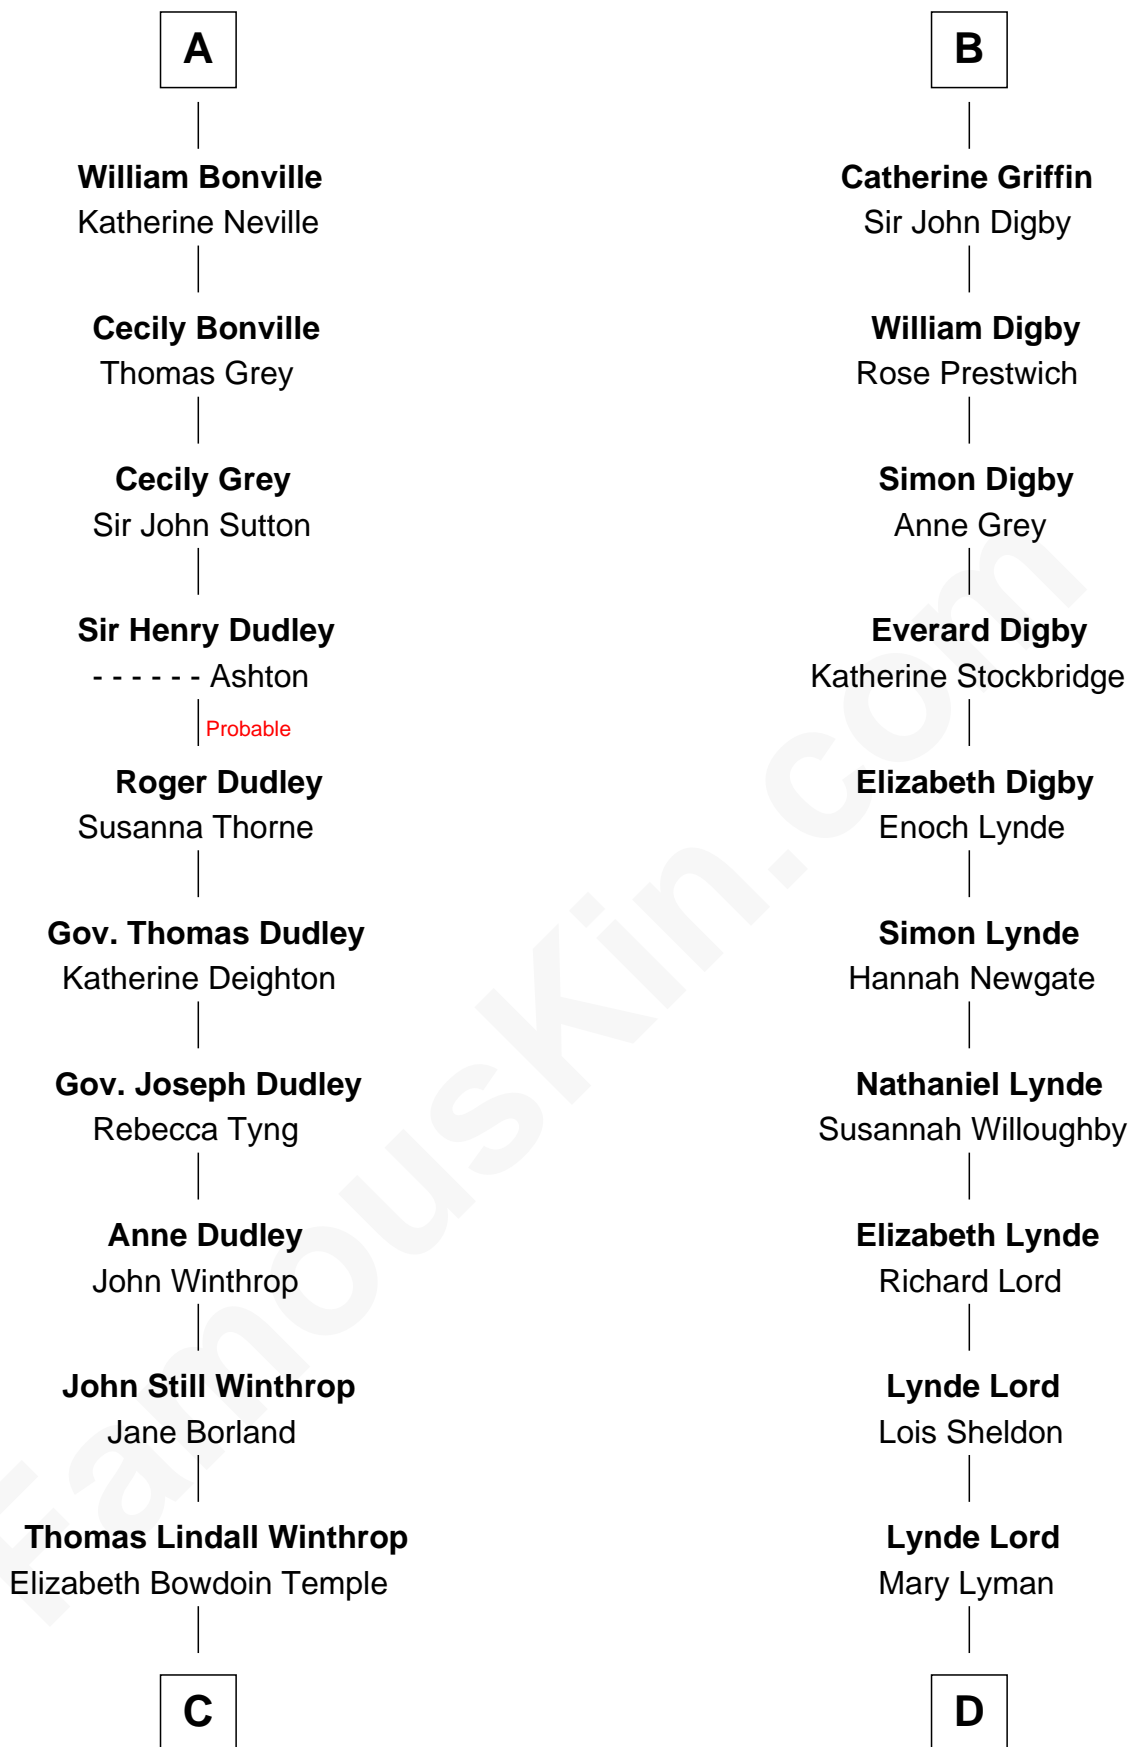

FamousKin.com Relationship Chart of

John Kerry

68th U.S. Secretary of State

20th cousin 1 time removed of

J.P. Morgan, Jr.

American Banker and Philanthropist

Sir Henry de Hastings

Ada of Huntingdon

Joan de Cantilupe

Lora de Hastings

Thomas Latimer

Sir Warin le Latimer

Catherine de la Warre

Elizabeth le Latimer

Sir Thomas Griffin

Richard Griffin

Anna Chamberlain

Nicholas Griffin

Margaret Pilkington

Nicholas Griffin

Catherine Curzon

B

C

Robert Charles Winthrop
Elizabeth Cabot Blanchard

Robert Charles Winthrop
Elizabeth Mason

Margaret Tyndal Winthrop
James Grant Forbes

Rosemary Isabel Forbes
Richard John Kerry

John Kerry
68th U.S. Secretary of State

D

Mary Sheldon Lord
John Pierpont

Juliet Pierpont
Junius Spencer Morgan