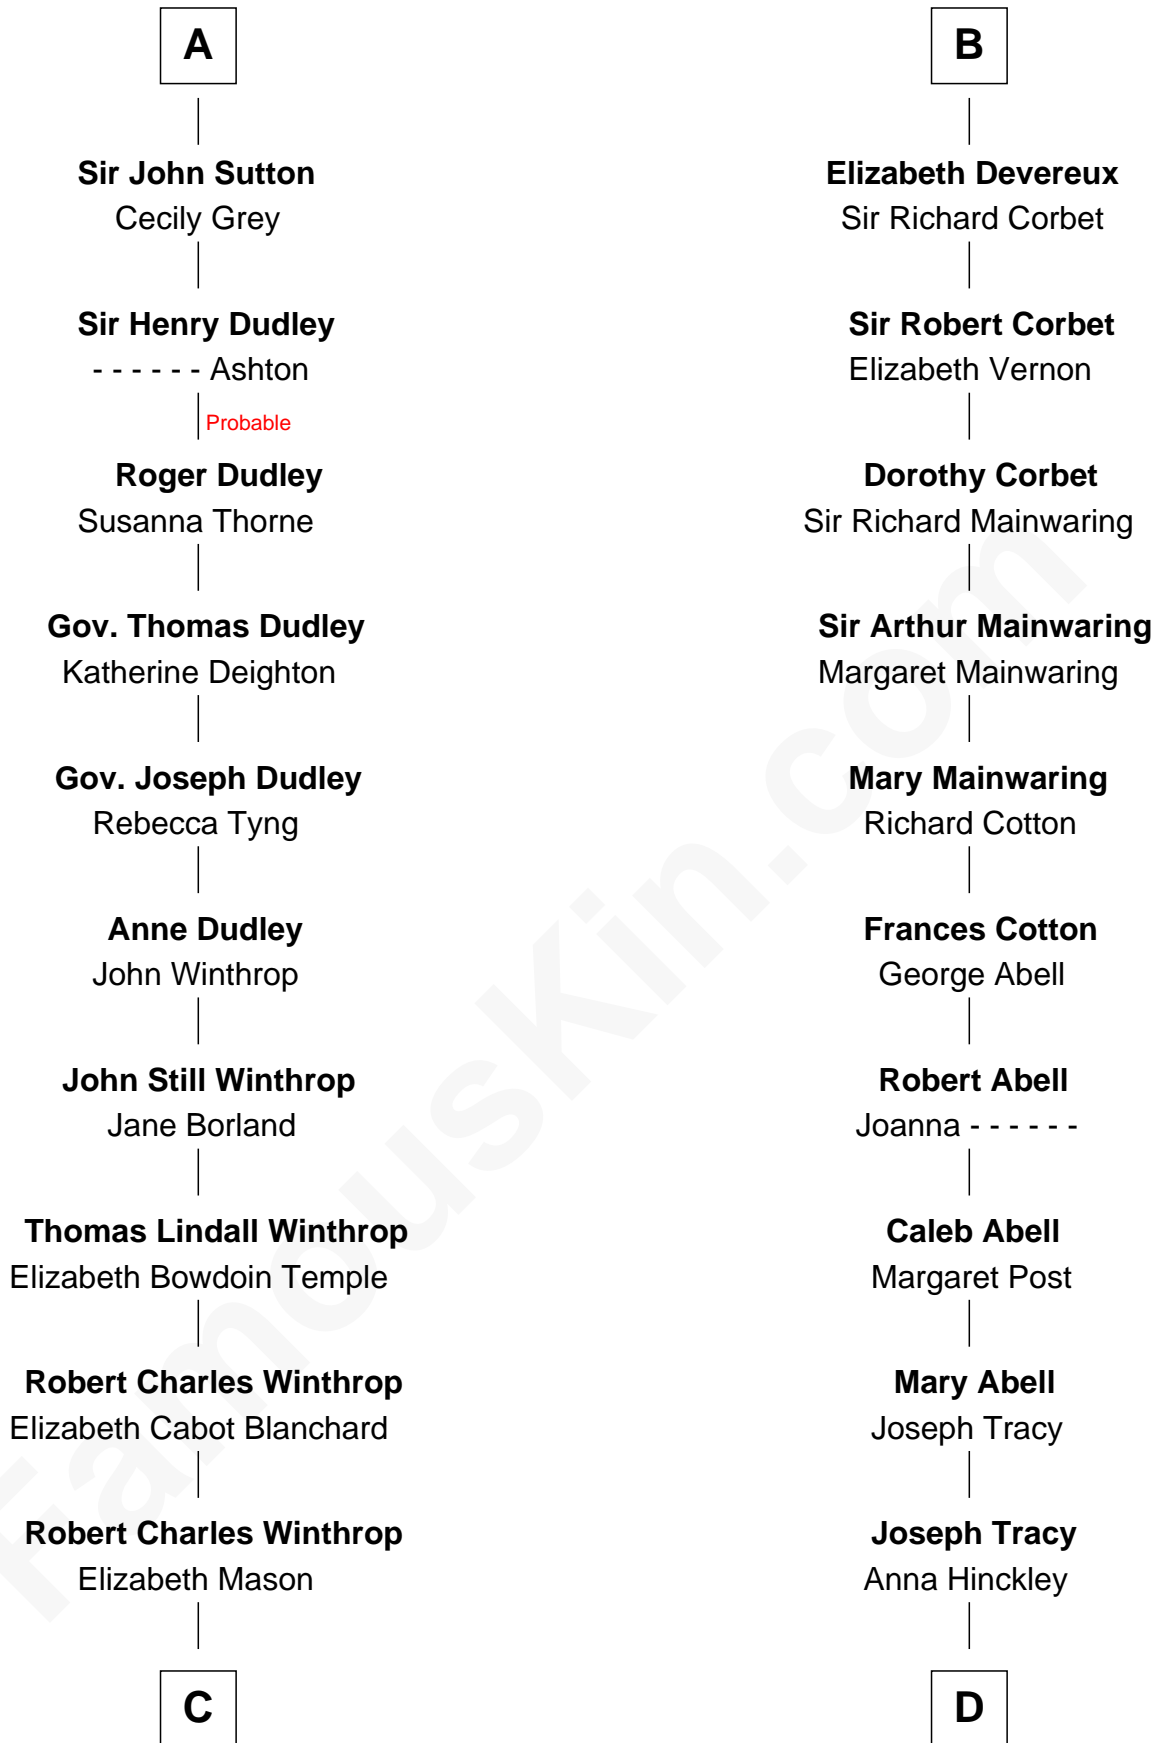

FamousKin.com

Relationship Chart of

John Kerry

68th U.S. Secretary of State

19th cousin 2 times removed of

J.P. Morgan, Jr.

American Banker and Philanthropist

Sir Edmund Mortimer

Margaret de Fiennes

C

Margaret Tyndal Winthrop

James Grant Forbes

Rosemary Isabel Forbes

Richard John Kerry

John Kerry

68th U.S. Secretary of State

D

Jared Tracy

Margaret Grant

William Gedney Tracy

Rachel Huntington

Charles F. Tracy

Louisa Kirkland

Frances Louisa Tracy