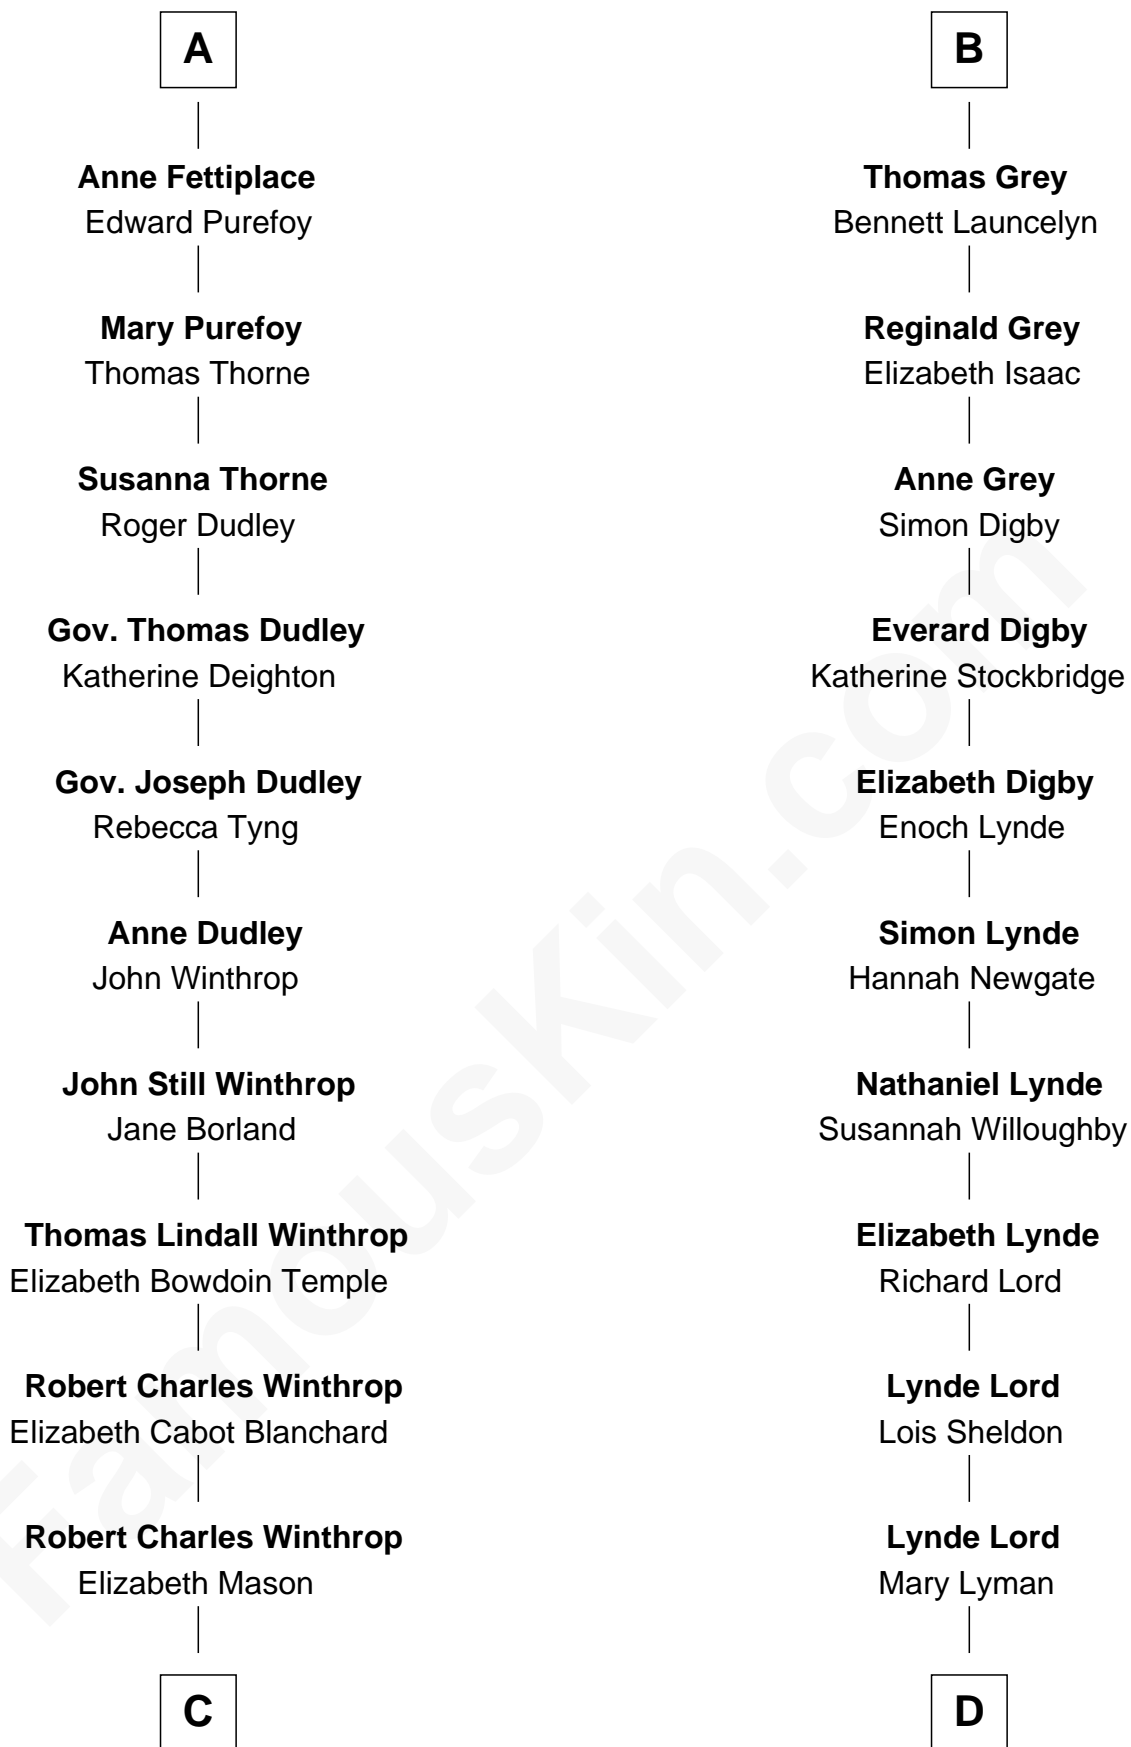

FamousKin.com Relationship Chart of

John Kerry

68th U.S. Secretary of State

19th cousin 1 time removed of

J.P. Morgan, Jr.

American Banker and Philanthropist

William de Odingsells

Ela FitzWalter

Sir Roger de Herdeburgh

Ela Herdeburgh

Sir William de Boteler

Ankaret le Boteler

John le Strange

Eleanor le Strange

Sir Reynold de Grey

Sir Reynold Grey

Joan Astley

John Grey

Elizabeth - - - - -

Reginald Grey

Beatrice - - - - -

B

C

Margaret Tyndal Winthrop

James Grant Forbes

Rosemary Isabel Forbes

Richard John Kerry

John Kerry

68th U.S. Secretary of State

D

Mary Sheldon Lord

John Pierpont