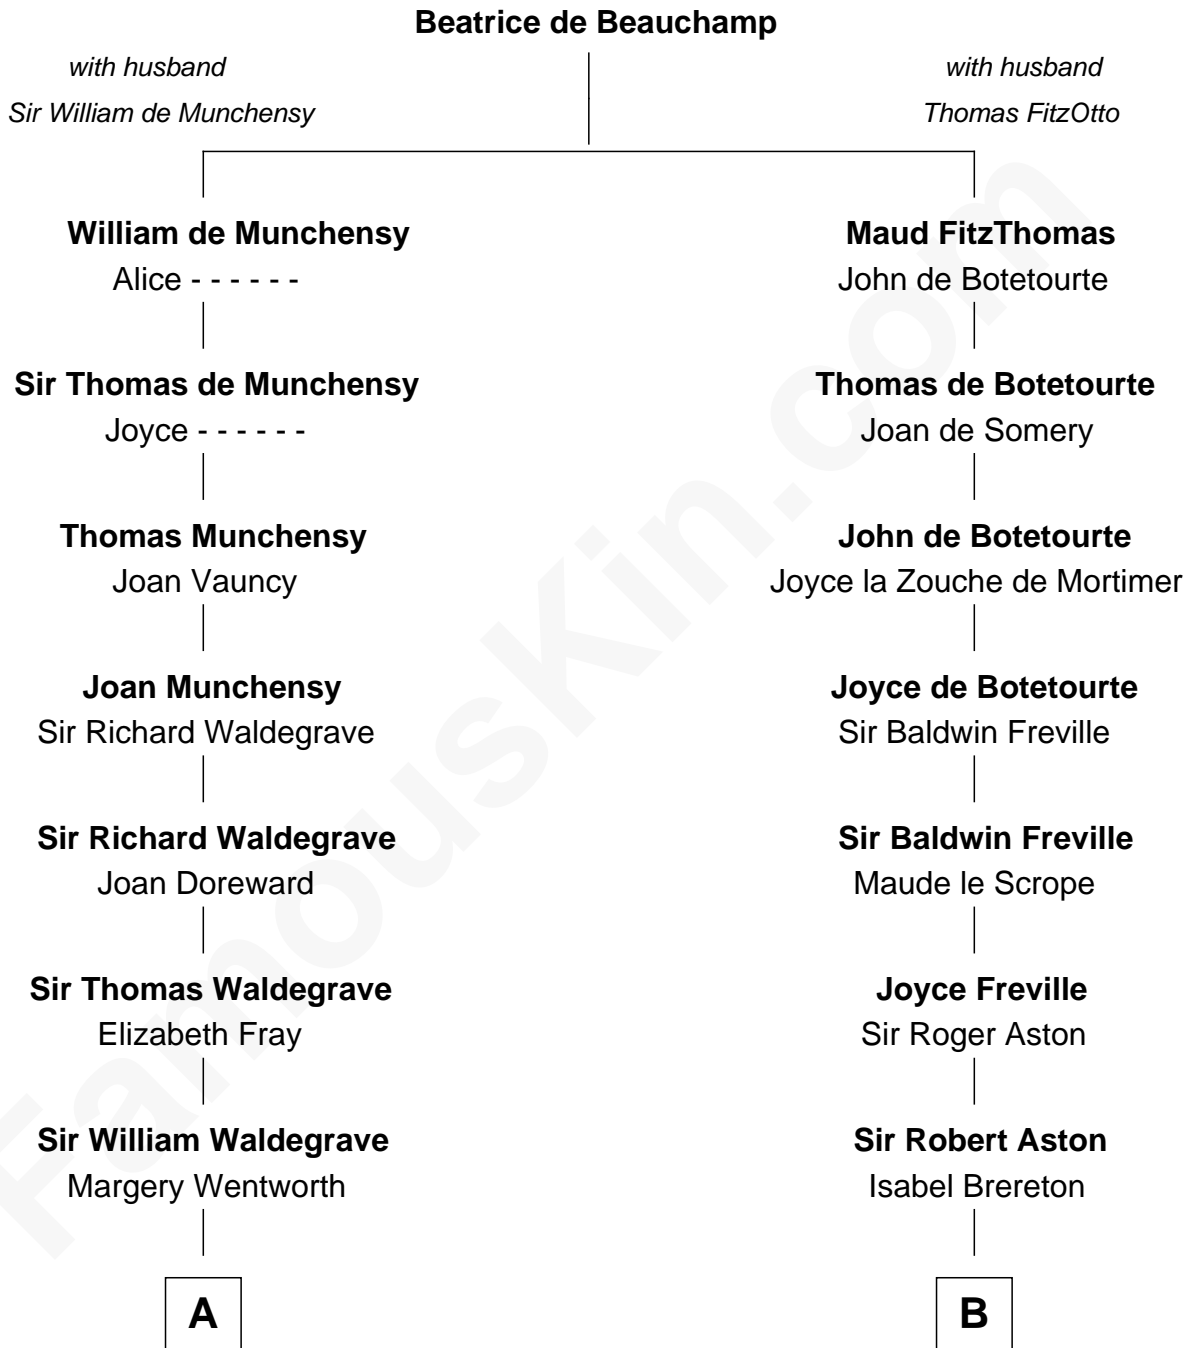

FamousKin.com Relationship Chart of John Kerry

68th U.S. Secretary of State

20th cousin 1 time removed of

Fitzhugh Lee

40th Governor of Virginia

C

Sarah Ellen Francis
Robert Means Mason

Elizabeth Mason
Robert Charles Winthrop

Margaret Tyndal Winthrop
James Grant Forbes

Rosemary Isabel Forbes
Richard John Kerry

John Kerry
68th U.S. Secretary of State

D

George Mason
Anne Eilbeck

Gen. John Mason
Anne Maria Murray

Anna Maria Mason
Sydney Smith Lee