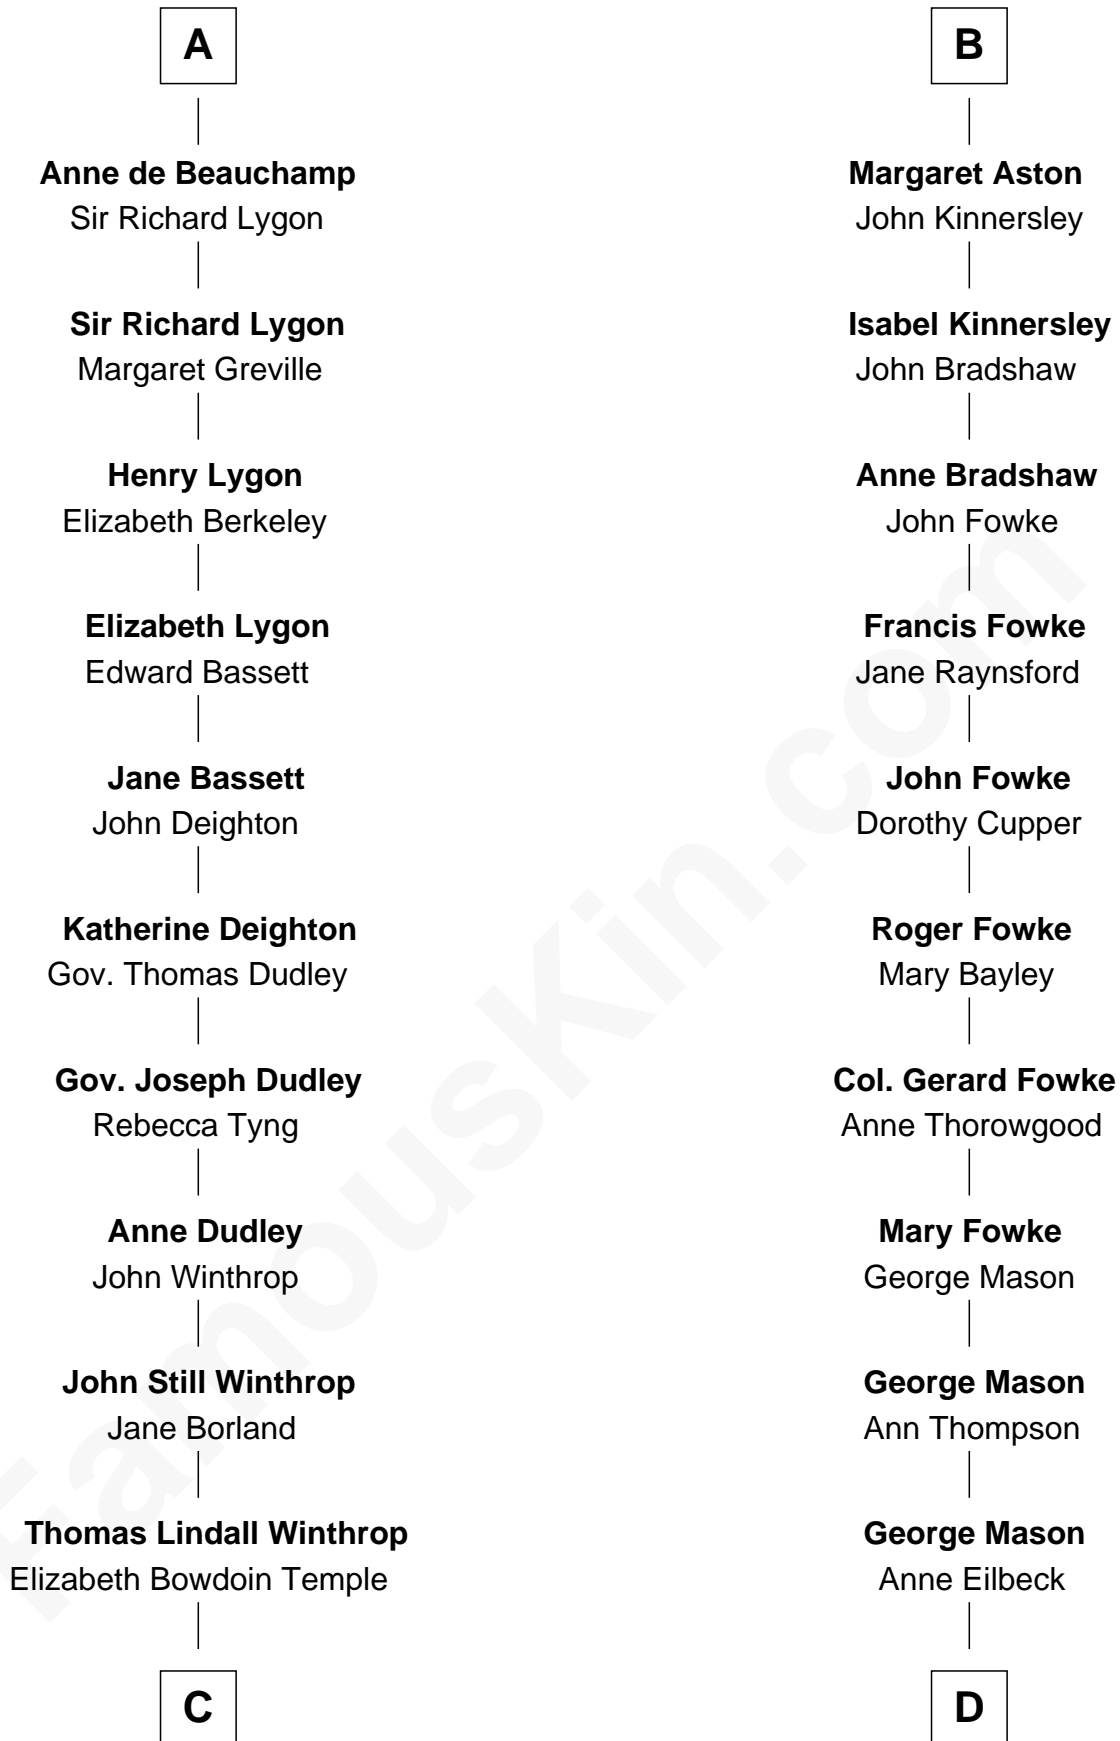

FamousKin.com Relationship Chart of

John Kerry

68th U.S. Secretary of State

19th cousin 2 times removed of

Fitzhugh Lee

40th Governor of Virginia

John de Botetourte

Maud FitzThomas

Ada de Botetourte
Sir John de St. Philibert

Maud de St. Philibert
Sir Warin Trussell

Maud Trussell
Sir John de Hastang

Maud de Hastang
Ralph Stafford

Sir Humphrey Stafford
Elizabeth Burdet

Sir Humphrey Stafford
Eleanor Aylesbury

Elizabeth Stafford
Sir Richard de Beauchamp

A

Thomas de Botetourte
Joan de Somery

John de Botetourte
Joyce la Zouche de Mortimer

Joyce de Botetourte
Sir Baldwin Freville

Sir Baldwin Freville
Maude le Scrope

Joyce Freville
Sir Roger Aston

Sir Robert Aston
Isabel Brereton

John Aston
Elizabeth Delves

B

C

Robert Charles Winthrop
Elizabeth Cabot Blanchard

Robert Charles Winthrop
Elizabeth Mason

Margaret Tyndal Winthrop
James Grant Forbes