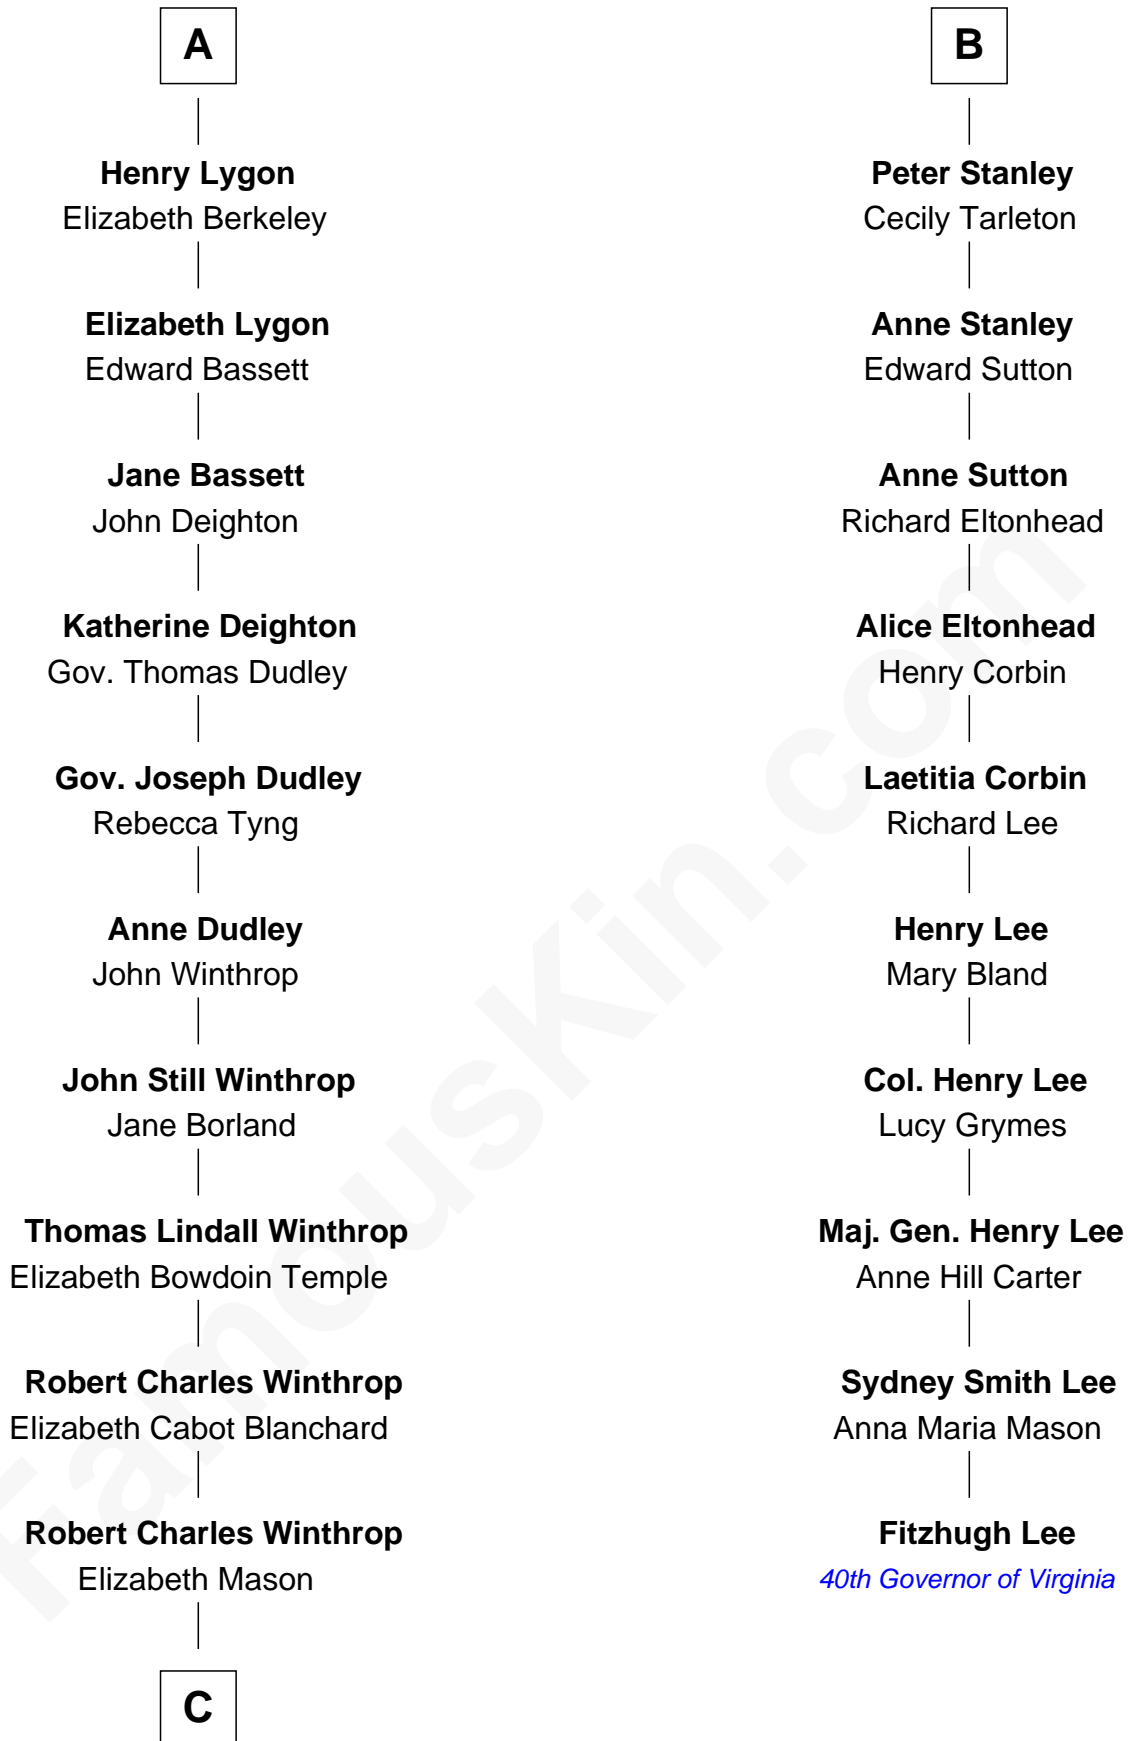

# FamousKin.com Relationship Chart of

**John Kerry**

*68th U.S. Secretary of State*

16th cousin 3 times removed of

**Fitzhugh Lee**

*40th Governor of Virginia*

**Katherine de Hastang**

Ralph de Stafford

**C**

—  
**Margaret Tyndal Winthrop**

James Grant Forbes

—  
**Rosemary Isabel Forbes**

Richard John Kerry

—  
**John Kerry**

*68th U.S. Secretary of State*

FamousKin.com