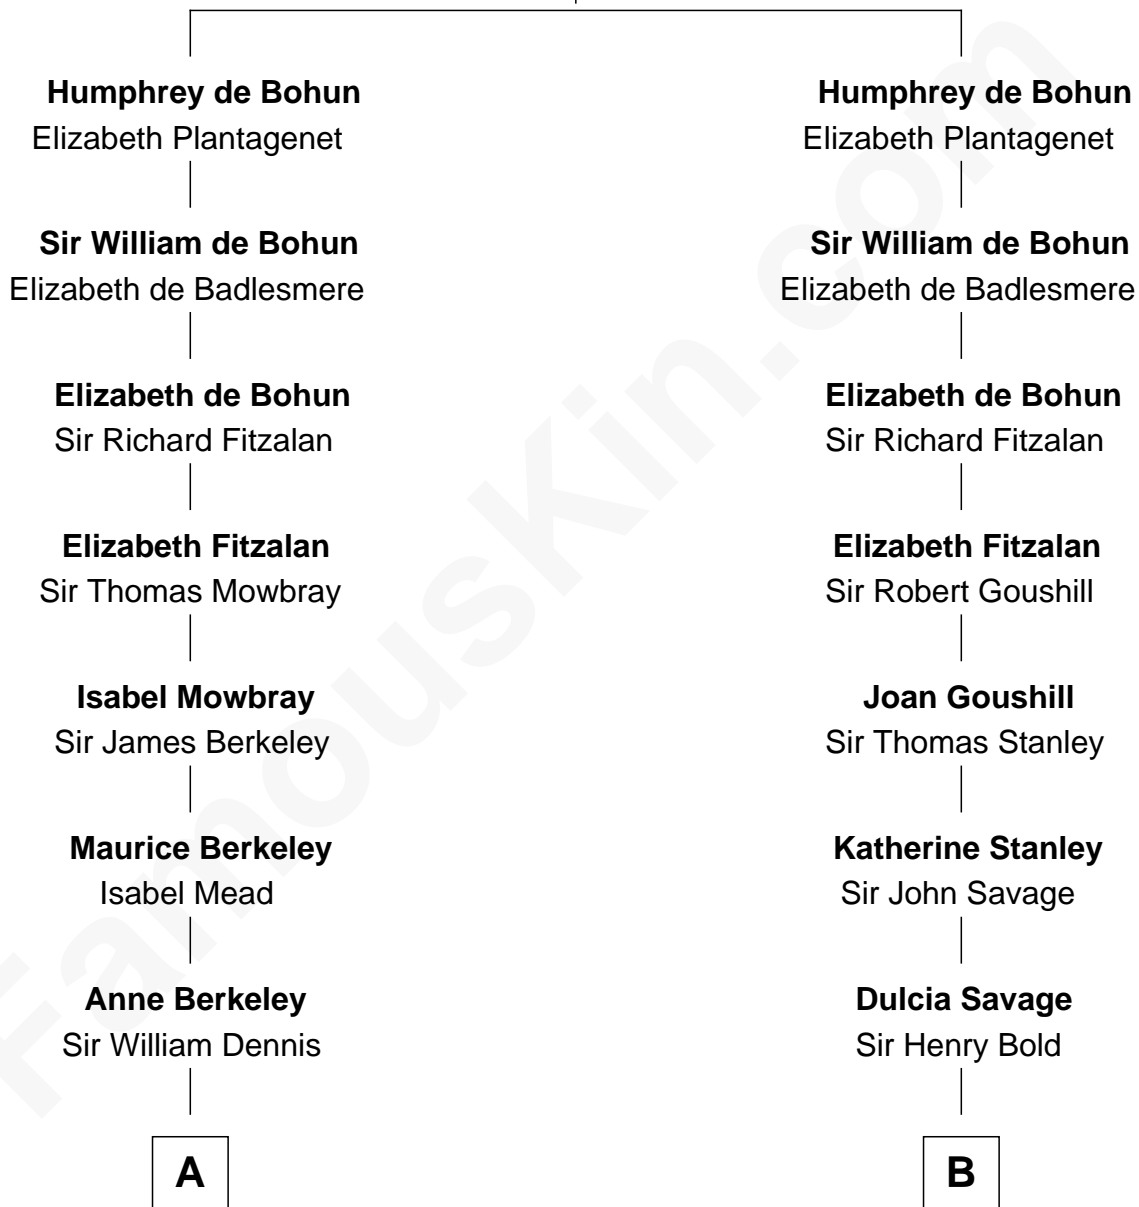

FamousKin.com Relationship Chart of

John Kerry

68th U.S. Secretary of State

17th cousin 3 times removed of

Fitzhugh Lee

40th Governor of Virginia

Humphrey de Bohun

Maud de Fiennes

C

Robert Charles Winthrop

Elizabeth Mason

Margaret Tyndal Winthrop

James Grant Forbes

Rosemary Isabel Forbes

Richard John Kerry

John Kerry

68th U.S. Secretary of State

FamousKin.com