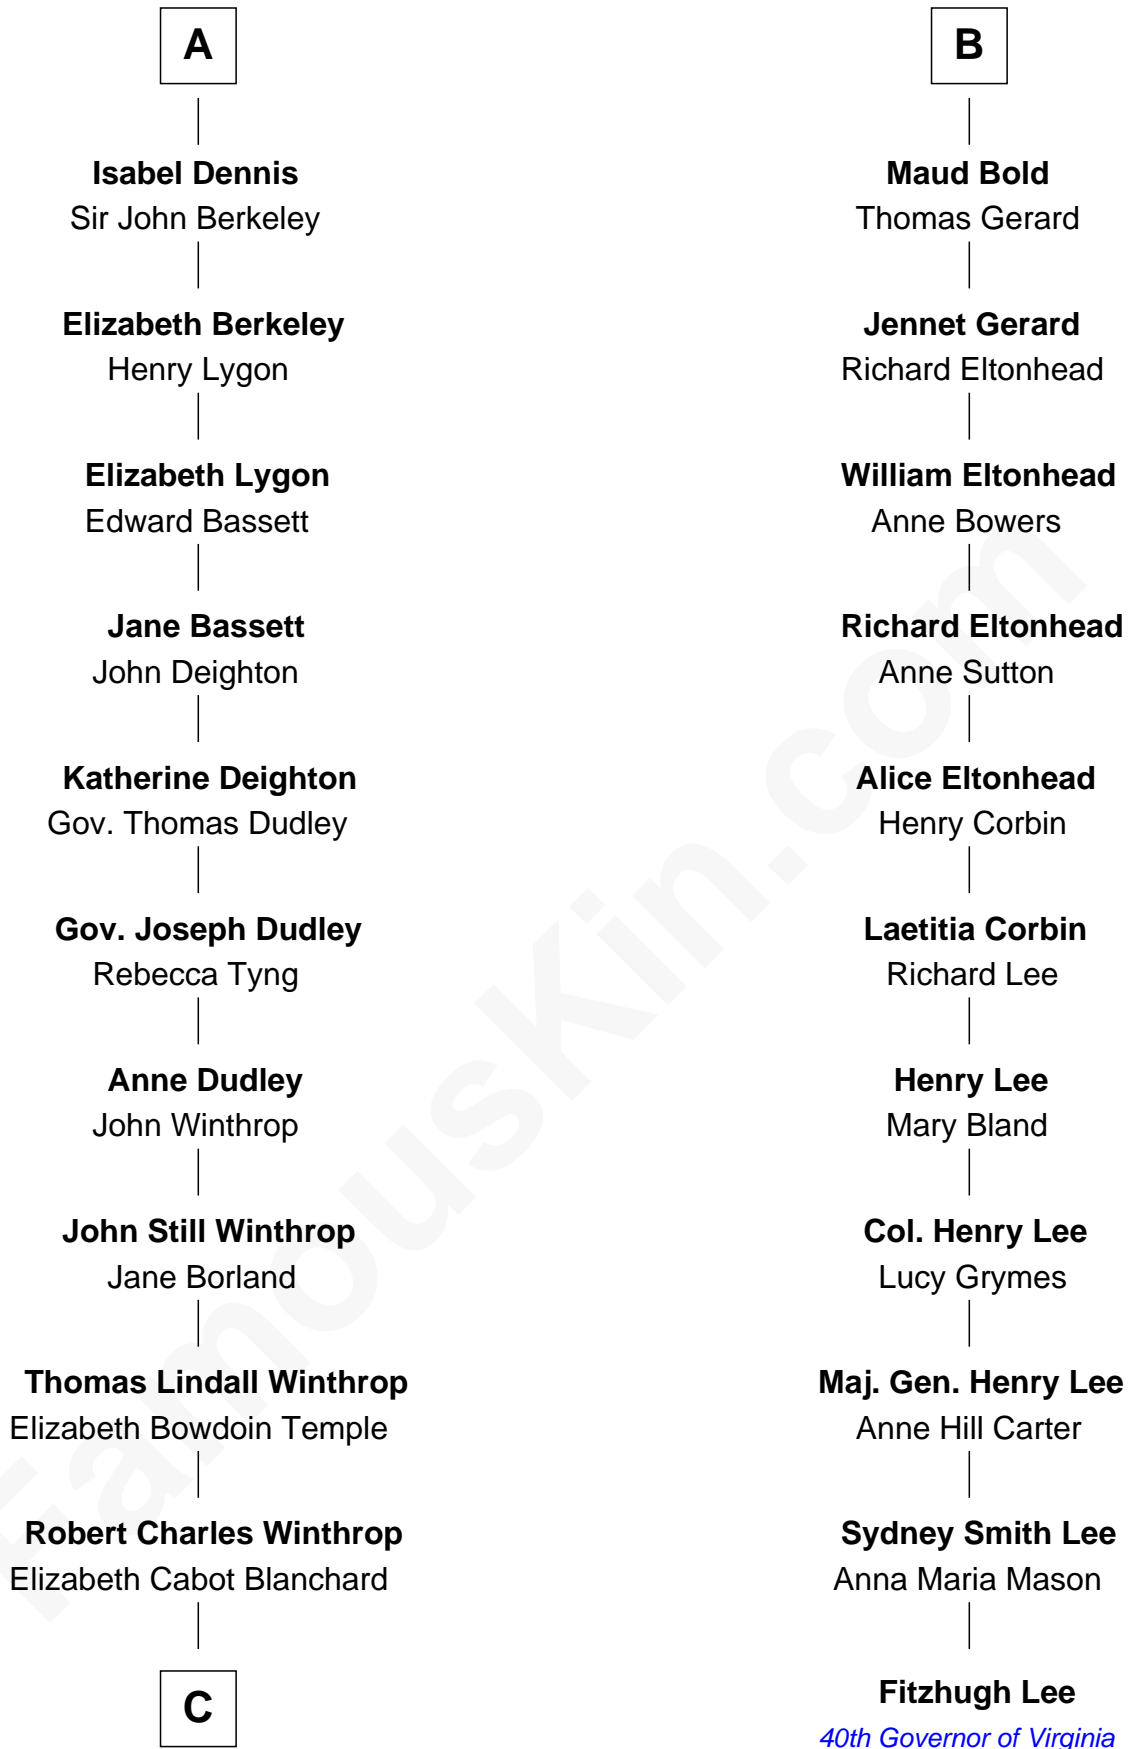

FamousKin.com Relationship Chart of

John Kerry

68th U.S. Secretary of State

17th cousin 3 times removed of

Fitzhugh Lee

40th Governor of Virginia

Humphrey de Bohun

Maud de Fiennes

C

Robert Charles Winthrop

Elizabeth Mason

Margaret Tyndal Winthrop

James Grant Forbes

Rosemary Isabel Forbes

Richard John Kerry

John Kerry

68th U.S. Secretary of State

FamousKin.com