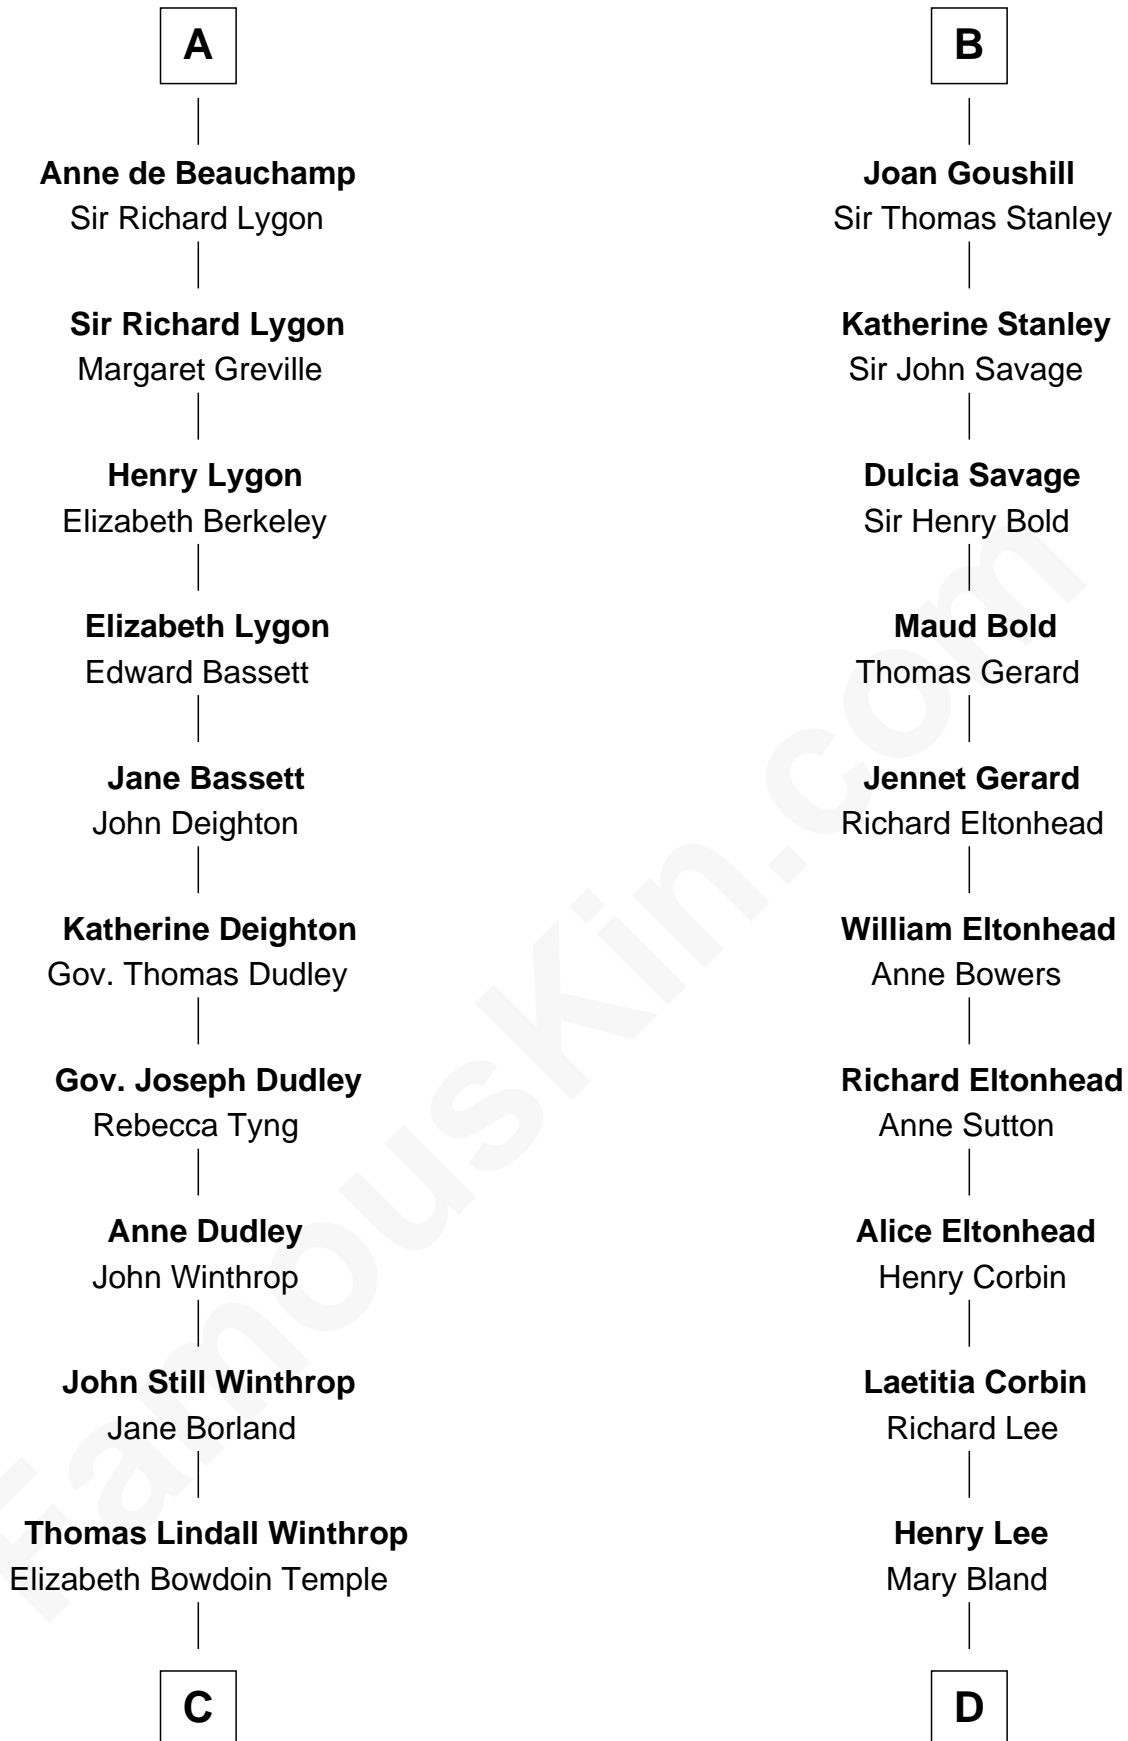

FamousKin.com Relationship Chart of

John Kerry

68th U.S. Secretary of State

20th cousin 1 time removed of

Fitzhugh Lee

40th Governor of Virginia

William Mauduit
Alice de Newburgh

Isabel Mauduit
Sir William de Beauchamp

Sir Walter de Beauchamp
Alice de Tony

Giles de Beauchamp
Catherine de Bures

John de Beauchamp
Elizabeth - - - - -

Sir William de Beauchamp
Catherine de Ufflete

John de Beauchamp
Margaret Ferrers

Sir Richard de Beauchamp
Elizabeth Stafford

A

Isabel Mauduit
Sir William de Beauchamp

William de Beauchamp
Maud FitzJohn

Isabella de Beauchamp
Sir Patrick de Chaworth

Maud de Chaworth
Henry Plantagenet

Eleanor Plantagenet
Richard Fitzalan

Sir Richard Fitzalan
Elizabeth de Bohun

Elizabeth Fitzalan
Sir Robert Goushill

B

C

Robert Charles Winthrop
Elizabeth Cabot Blanchard

Robert Charles Winthrop
Elizabeth Mason

Margaret Tyndal Winthrop
James Grant Forbes

Rosemary Isabel Forbes
Richard John Kerry