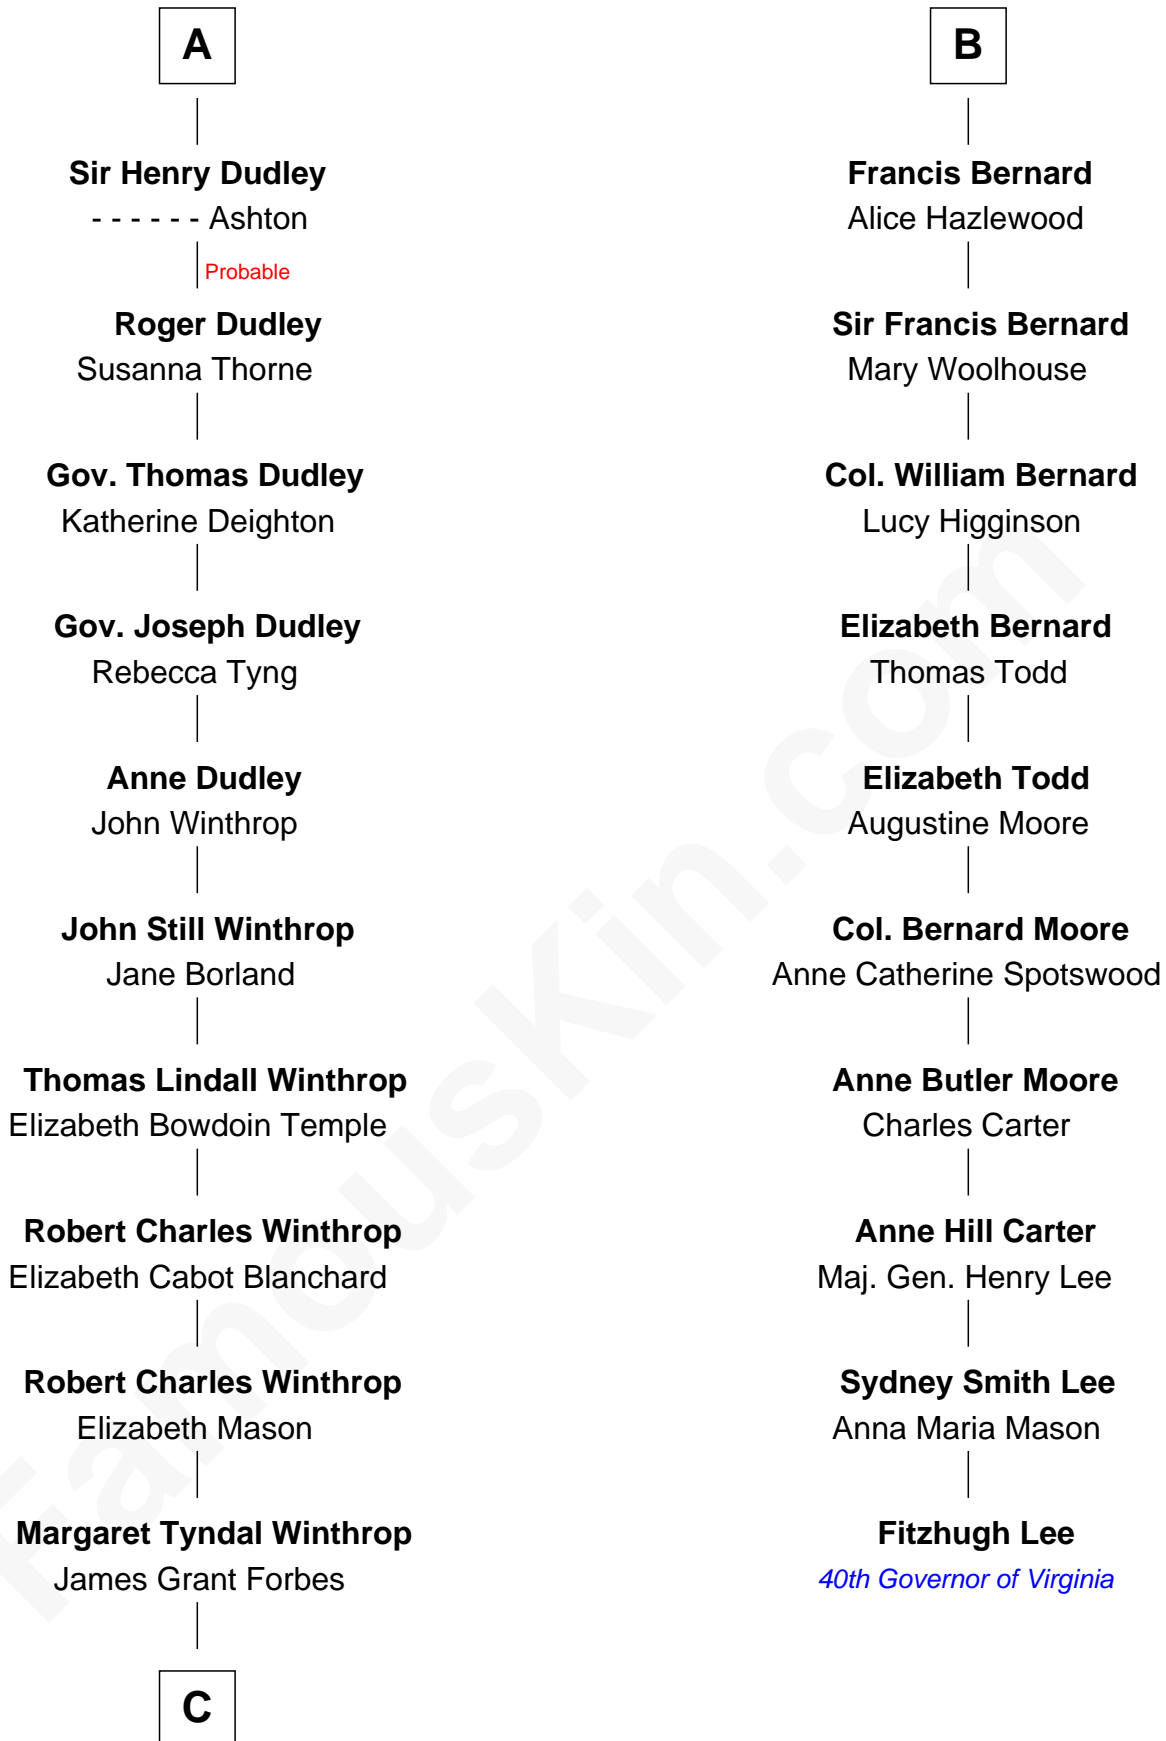

FamousKin.com Relationship Chart of

John Kerry

68th U.S. Secretary of State

16th cousin 2 times removed of

Fitzhugh Lee

40th Governor of Virginia

Sir William de Ros
Margery de Badlesmere

Thomas de Ros
Beatrice de Stafford

Maud de Roos
John de Welles

Margaret de Ros
Sir Reynold Grey

Margery de Welles
Stephen le Scrope

Margaret Grey
Sir William Bonville

John le Scrope
Elizabeth Chaworth

William Bonville
Elizabeth Harington

Elizabeth le Scrope
Sir Henry le Scrope

William Bonville
Katherine Neville

Margaret Scrope
John Bernard

Cecily Bonville
Thomas Grey

John Bernard
Margaret Daundelyn

Cecily Grey
Sir John Sutton

John Bernard
Cecily Muscote

A

B

C

—
Rosemary Isabel Forbes

Richard John Kerry

—
John Kerry

68th U.S. Secretary of State

FamousKin.com