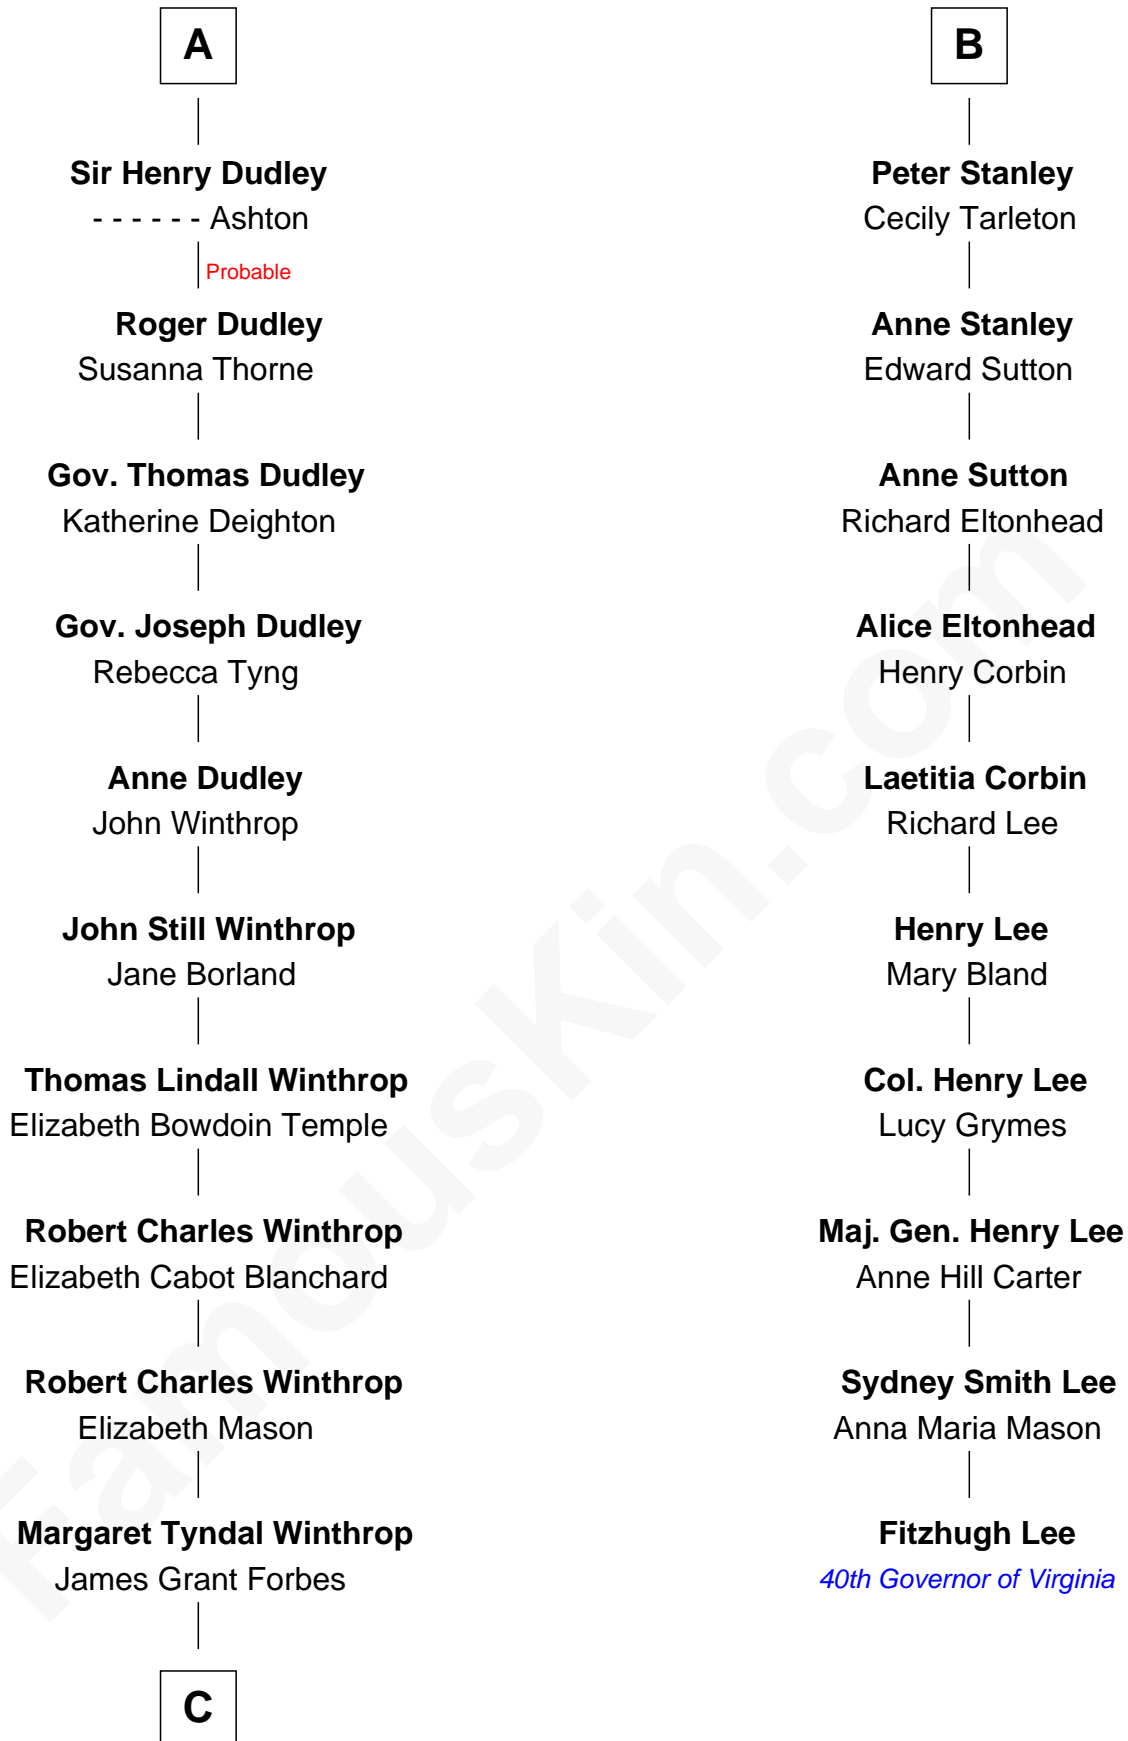

Sir Robert de Swinnerton

Margaret Grey

Sir William Bonville

Maud de Swinnerton

Sir John Savage

William Bonville

Elizabeth Harington

Mary Savage

William Stanley

William Bonville

Katherine Neville

William Stanley

Alice Hoghton

Cecily Bonville

Thomas Grey

Sir William Stanley

Agnes Grosvenor

Cecily Grey

Sir John Sutton

Sir William Stanley

Anne Harington

A

B

C

—
Rosemary Isabel Forbes

Richard John Kerry

—
John Kerry

68th U.S. Secretary of State

FamousKin.com