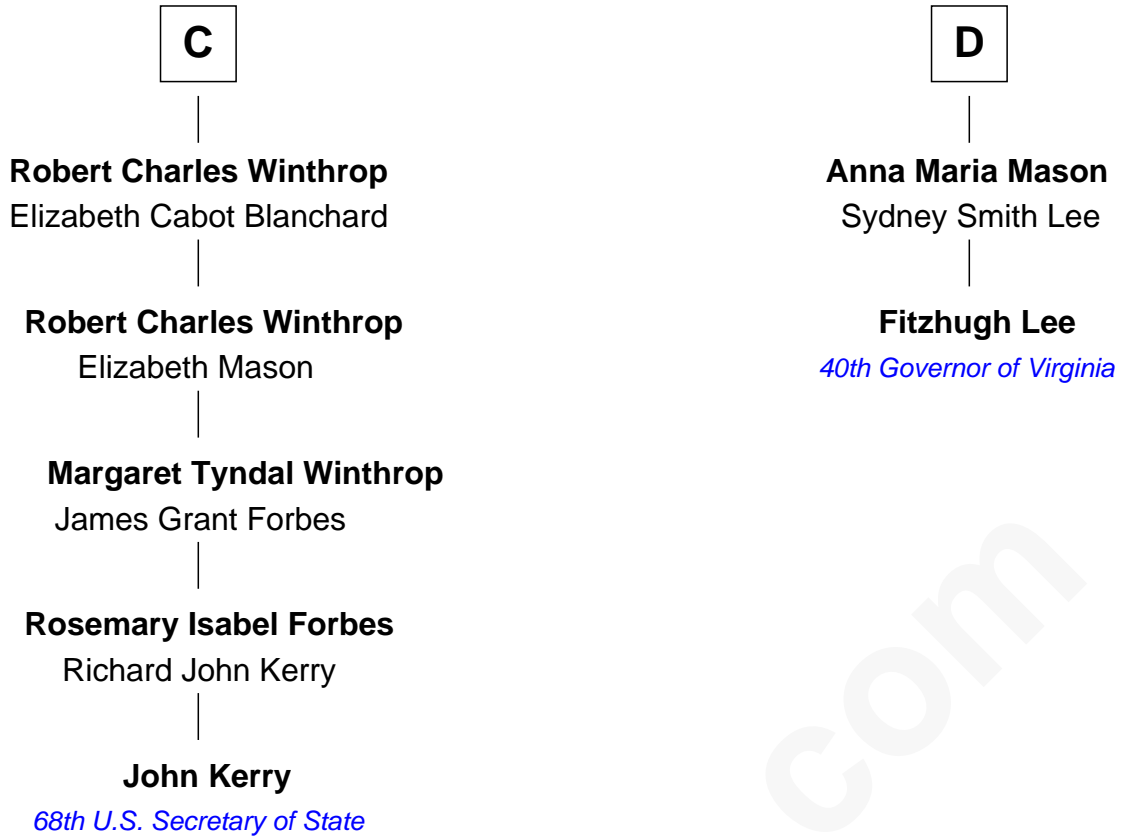

FamousKin.com

Relationship Chart of

John Kerry

68th U.S. Secretary of State

18th cousin 3 times removed of

Fitzhugh Lee

40th Governor of Virginia

Sir Edmund Mortimer
Elizabeth de Badlesmere

Sir Roger de Mortimer
Philippa de Montagu

Edmund Mortimer
Philippa Plantagenet

Elizabeth Mortimer
Sir Henry Percy

Sir Henry Percy
Eleanor Neville

Anne Percy
Sir Thomas Hungerford

Mary Hungerford
Sir Edward Hastings

Anne Hastings
Sir Thomas Stanley

A

Sir Roger de Mortimer
Philippa de Montagu

Edmund Mortimer
Philippa Plantagenet

Elizabeth Mortimer
Sir Henry Percy

Elizabeth Percy
Sir John Clifford

Thomas Clifford
Joan Dacre

Matilda Clifford
Sir Edmund Sutton

Thomas Dudley
Grace Threlkeld

B

FamousKin.com