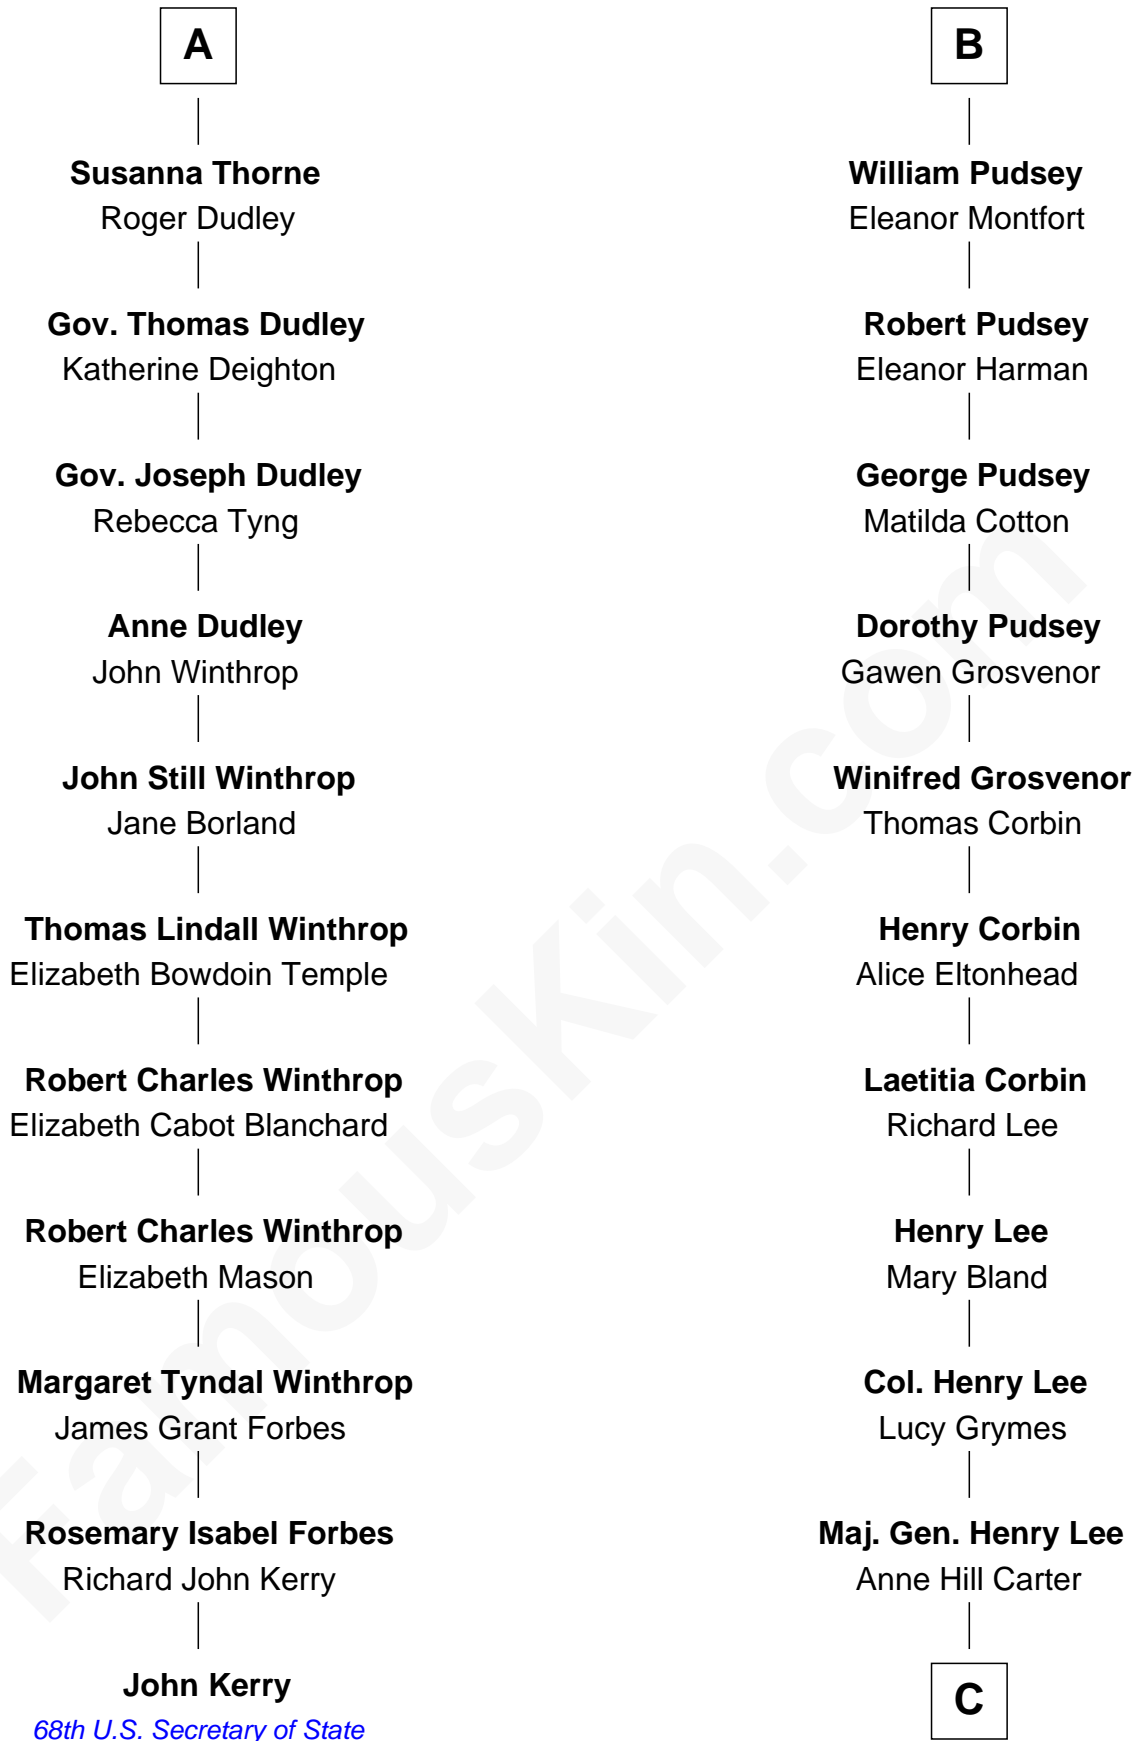

FamousKin.com Relationship Chart of

John Kerry

68th U.S. Secretary of State

17th cousin 1 time removed of

Fitzhugh Lee

40th Governor of Virginia

Sir John Grey

Avice Marmion

C

Sydney Smith Lee
Anna Maria Mason

Fitzhugh Lee
40th Governor of Virginia

FamousKin.com