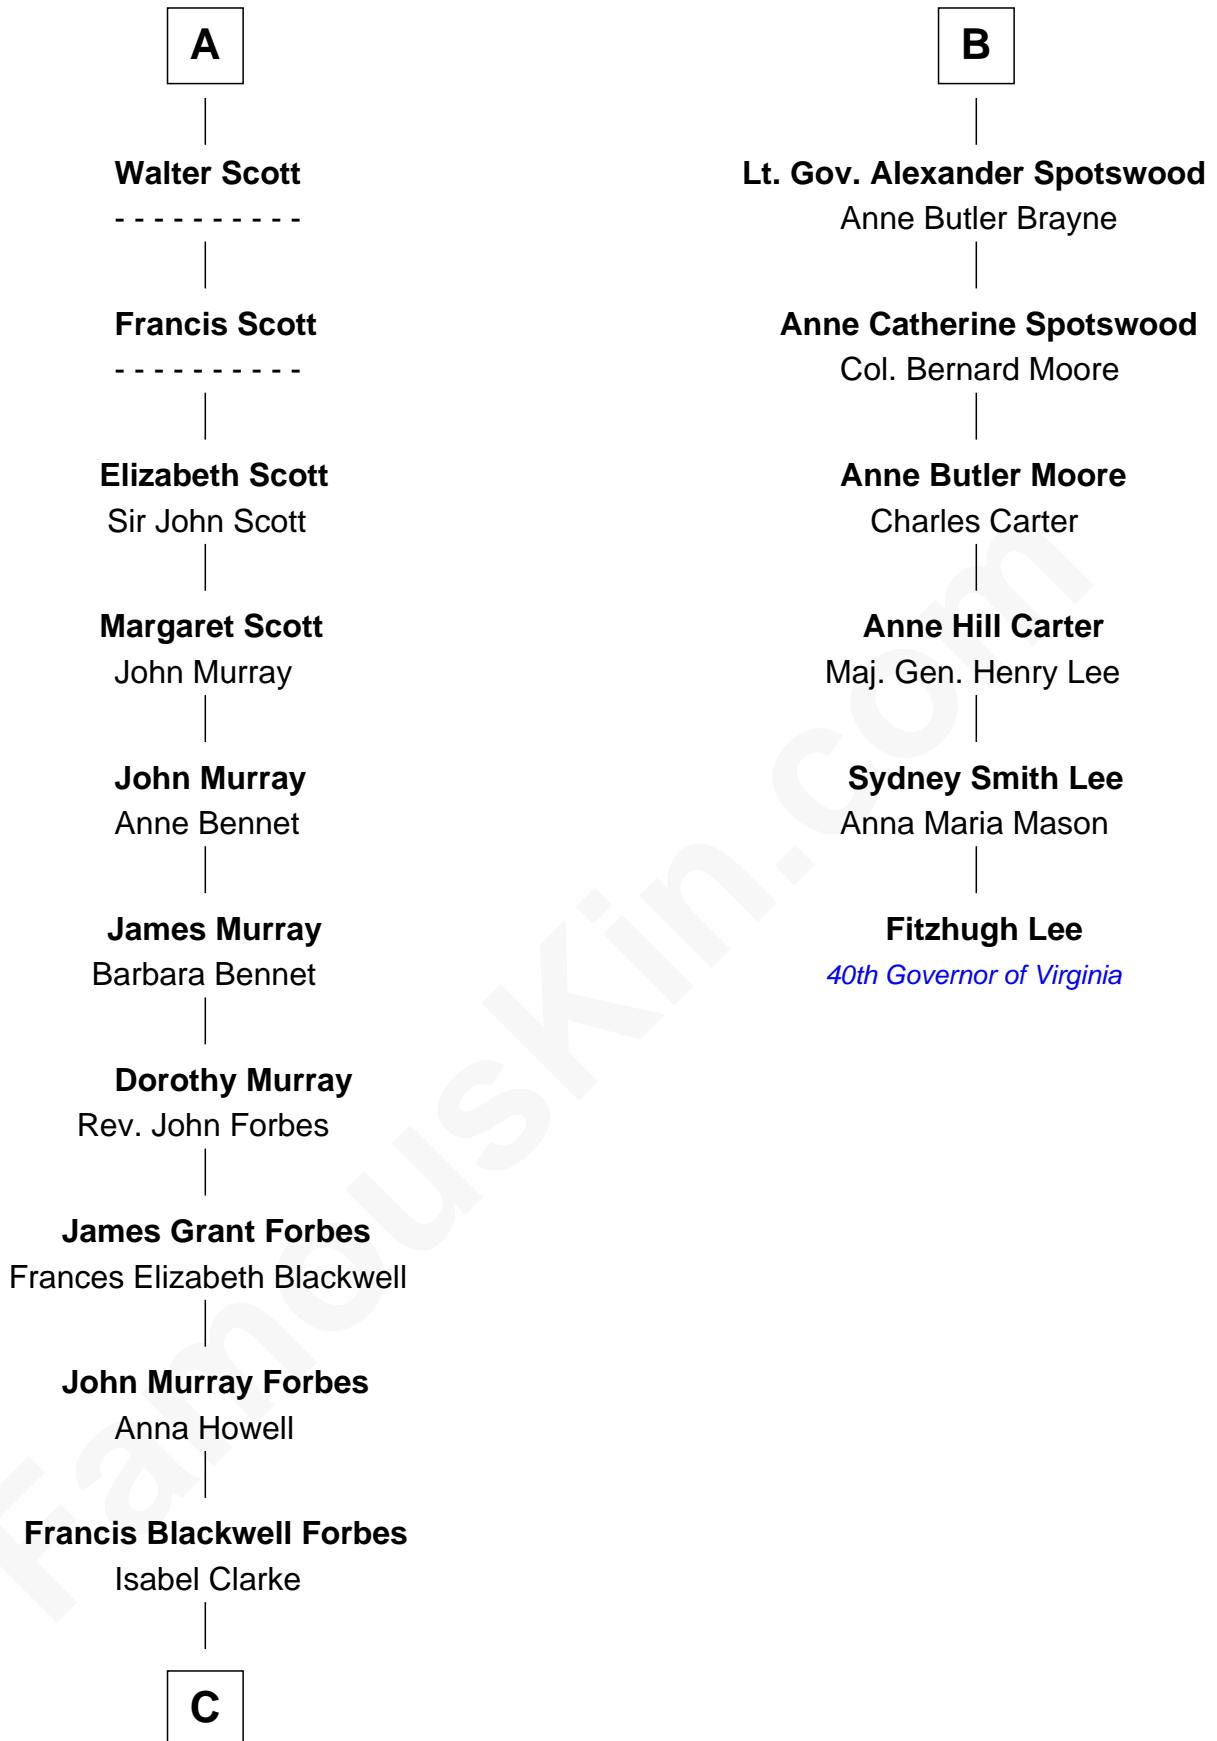

FamousKin.com Relationship Chart of

John Kerry

68th U.S. Secretary of State

12th cousin 7 times removed of

Fitzhugh Lee

40th Governor of Virginia

C

—
James Grant Forbes
Margaret Tyndal Winthrop

—
Rosemary Isabel Forbes
Richard John Kerry

—
John Kerry
68th U.S. Secretary of State

FamousKin.com