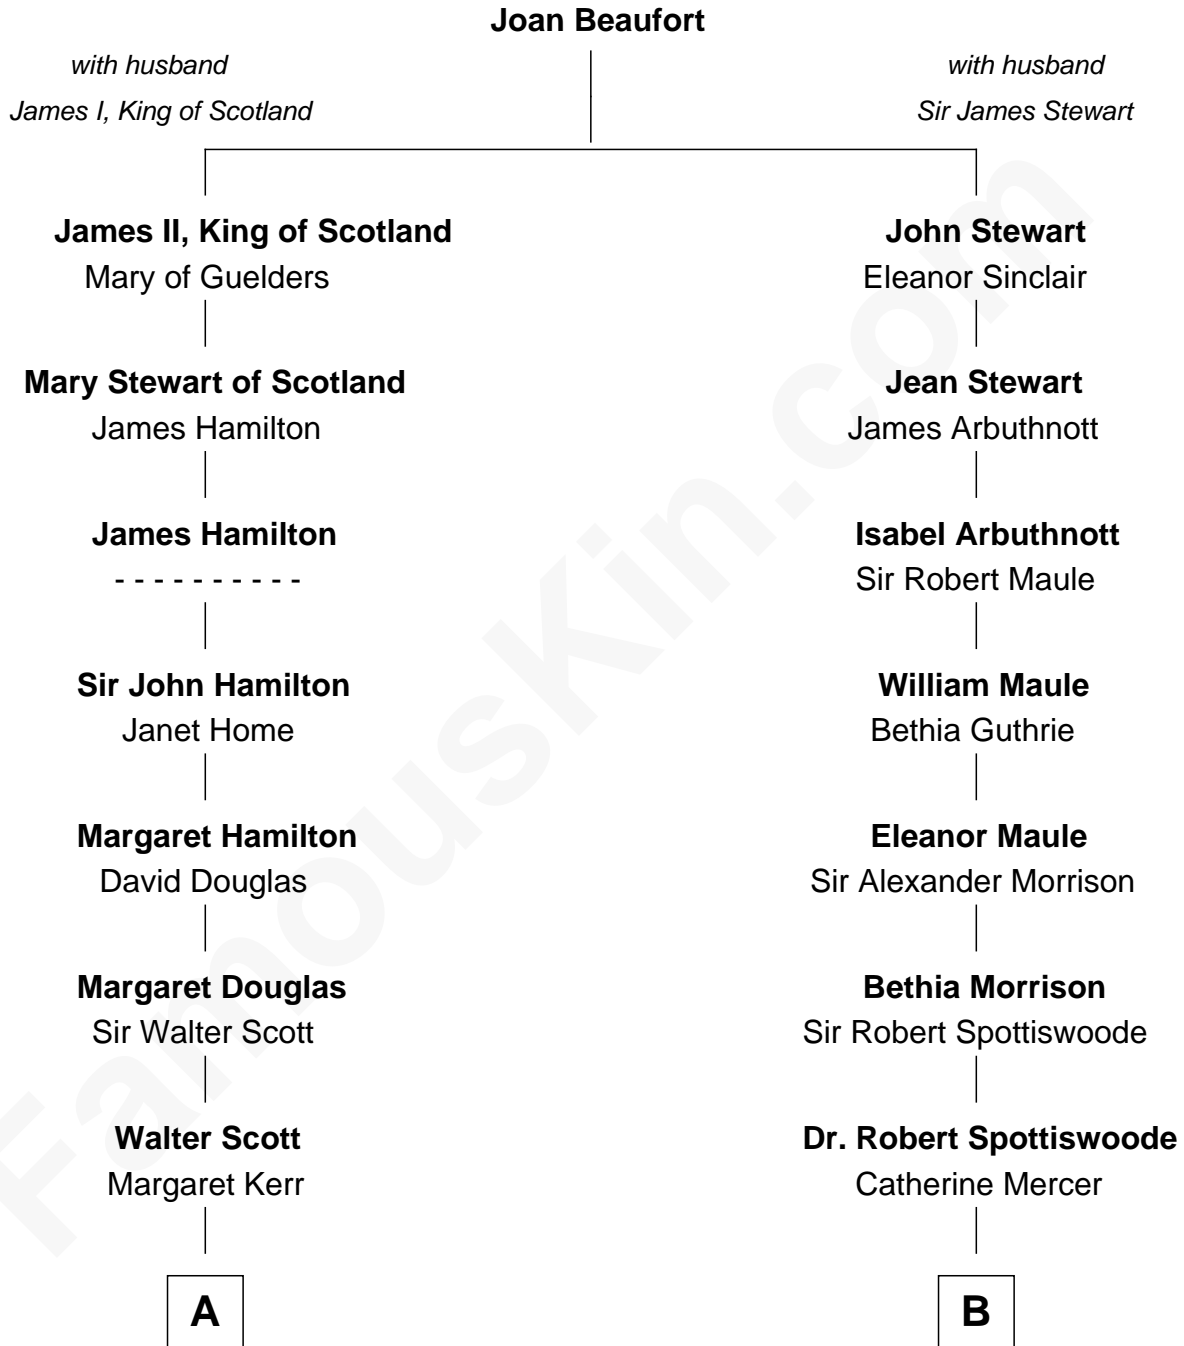

FamousKin.com Relationship Chart of

John Kerry

68th U.S. Secretary of State

12th cousin 7 times removed of

Fitzhugh Lee

40th Governor of Virginia

C

—
James Grant Forbes
Margaret Tyndal Winthrop

—
Rosemary Isabel Forbes
Richard John Kerry

—
John Kerry
68th U.S. Secretary of State

FamousKin.com