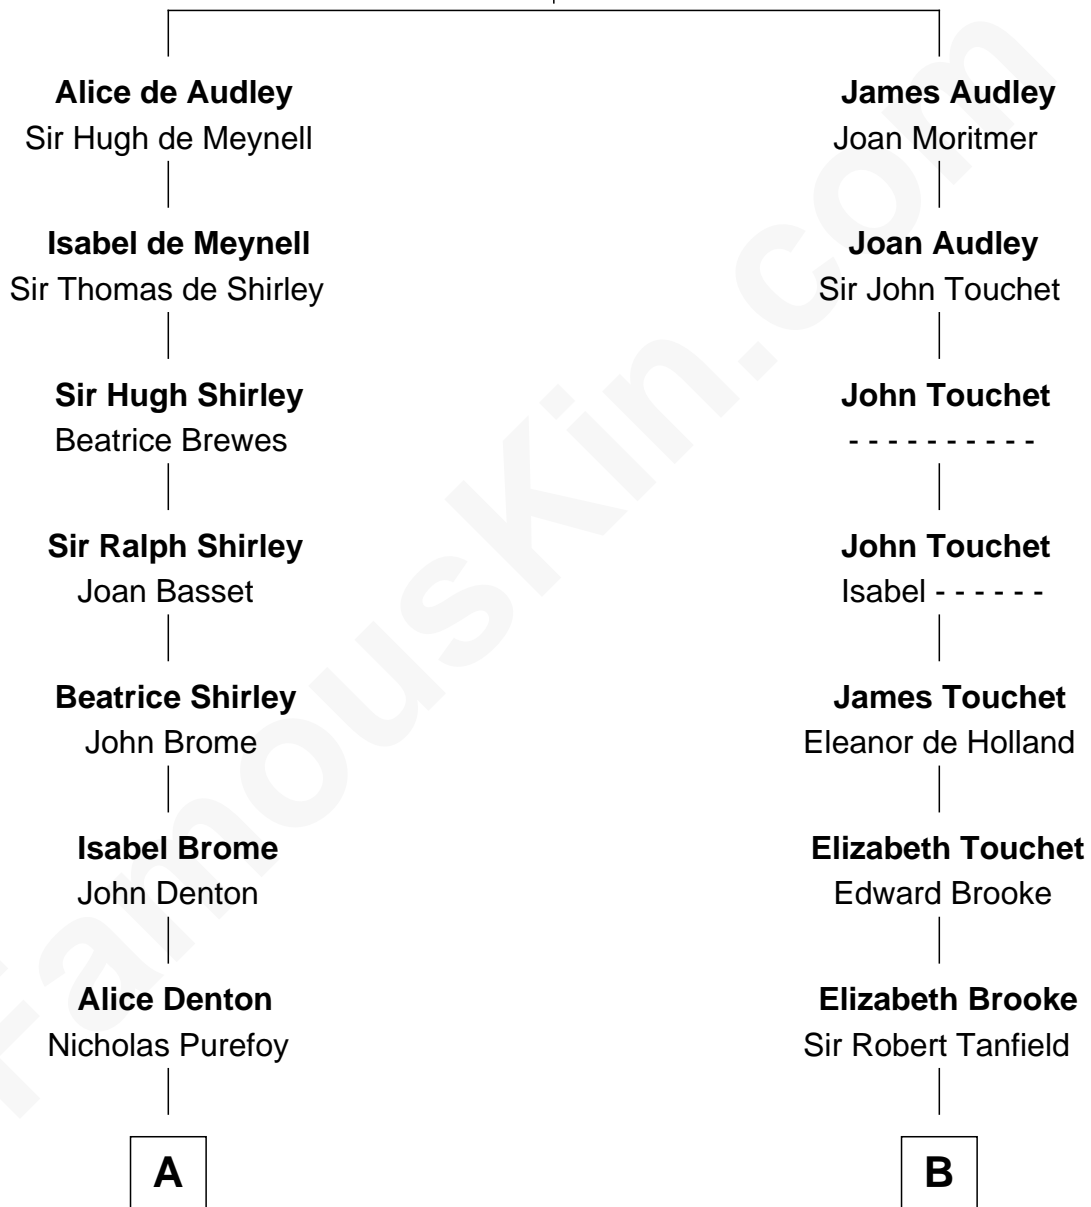

FamousKin.com Relationship Chart of

John Kerry

68th U.S. Secretary of State

19th cousin 1 time removed of

Fitzhugh Lee

40th Governor of Virginia

Sir Nicholas Audley

Joan Martin

C

Margaret Tyndal Winthrop

James Grant Forbes

Rosemary Isabel Forbes

Richard John Kerry

John Kerry

68th U.S. Secretary of State

D