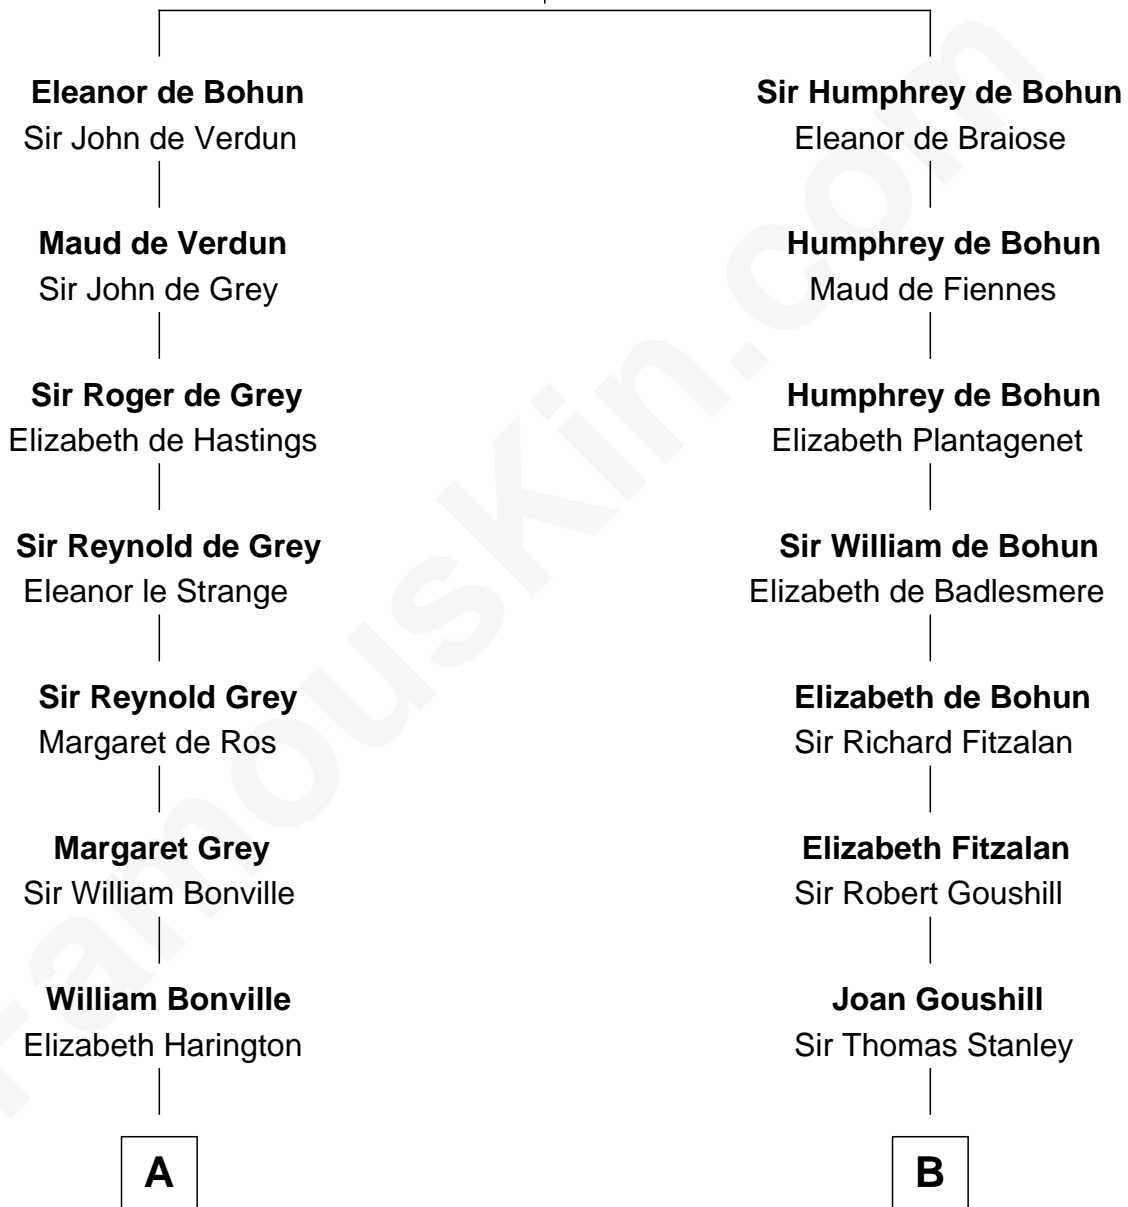

FamousKin.com

Relationship Chart of

John Kerry

68th U.S. Secretary of State

17th cousin 4 times removed of

Thomas Sim Lee

2nd and 7th Governor of Maryland

Sir Humphrey de Bohun

Maud of Eu

C

Robert Charles Winthrop
Elizabeth Cabot Blanchard

Robert Charles Winthrop
Elizabeth Mason

Margaret Tyndal Winthrop
James Grant Forbes

Rosemary Isabel Forbes
Richard John Kerry

John Kerry
68th U.S. Secretary of State