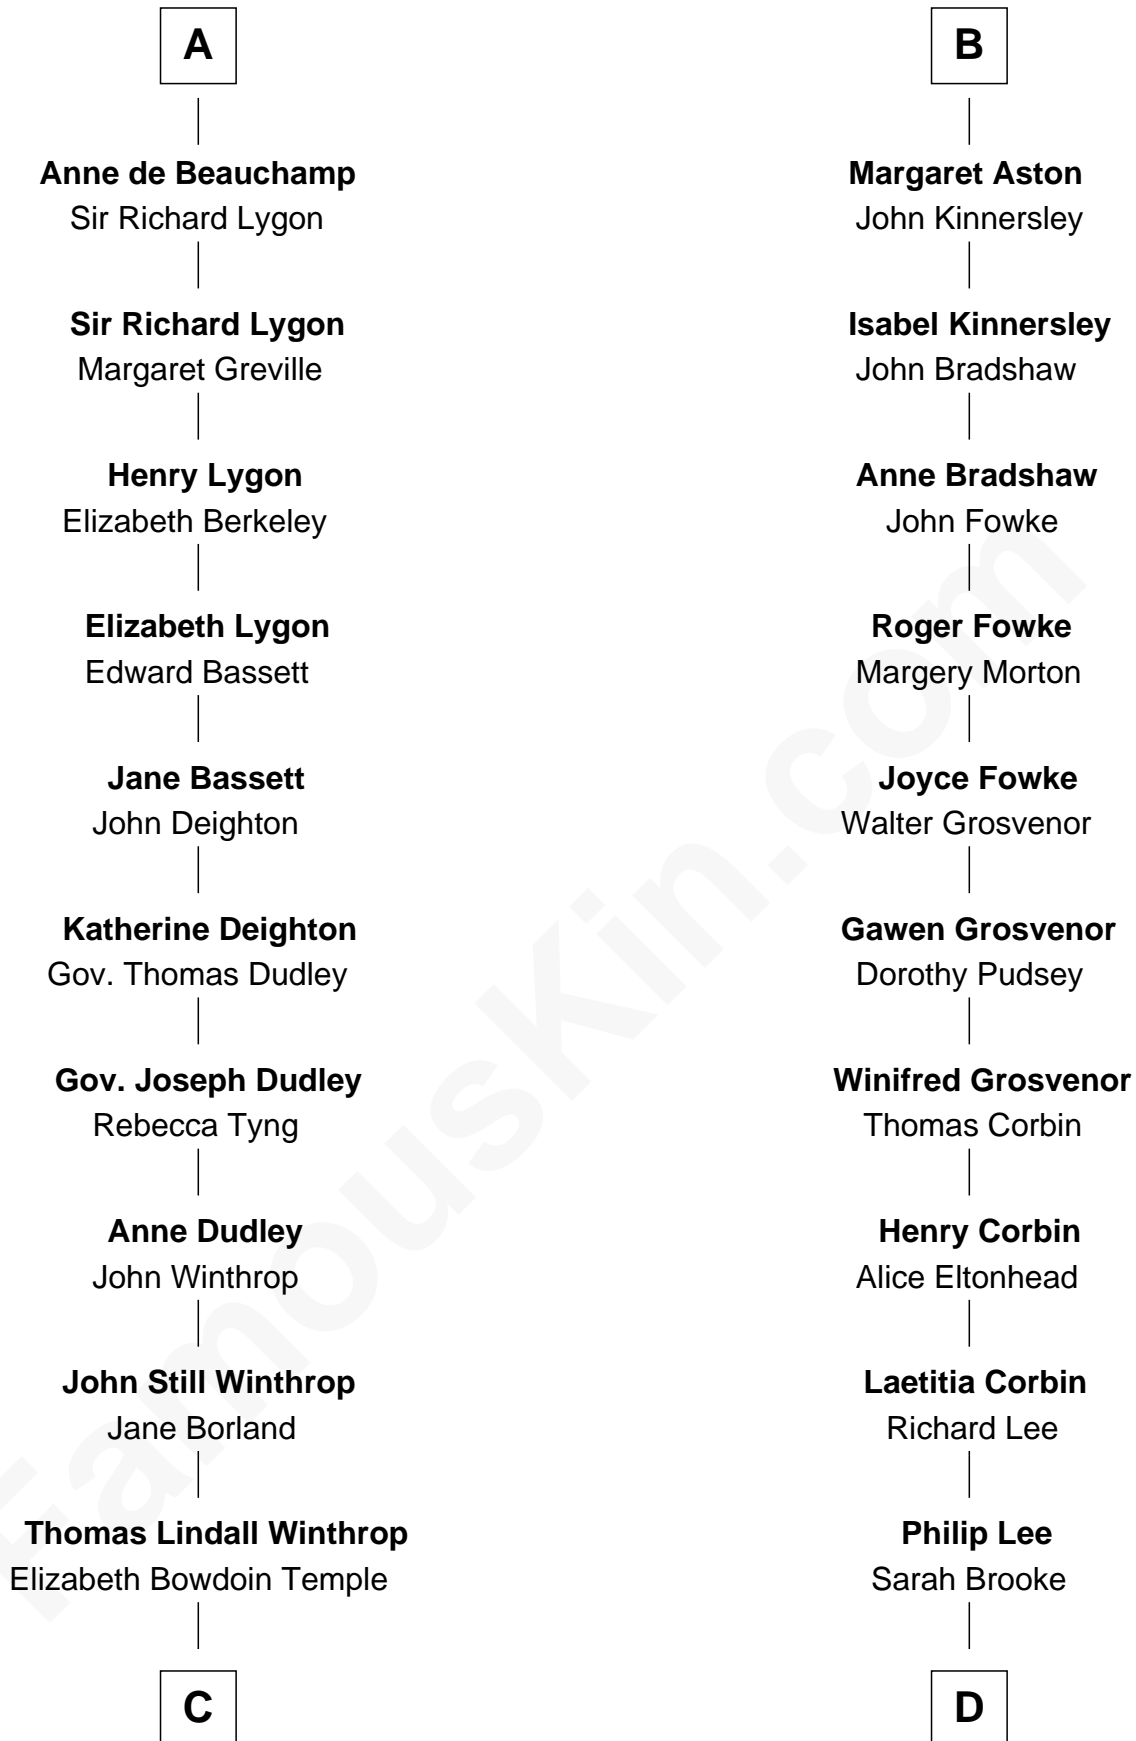

FamousKin.com Relationship Chart of

John Kerry

68th U.S. Secretary of State

18th cousin 3 times removed of

Thomas Sim Lee

2nd and 7th Governor of Maryland

John de Botetourte

Maud FitzThomas

Ada de Botetourte
Sir John de St. Philibert

Maud de St. Philibert
Sir Warin Trussell

Maud Trussell
Sir John de Hastang

Maud de Hastang
Ralph Stafford

Sir Humphrey Stafford
Elizabeth Burdet

Sir Humphrey Stafford
Eleanor Aylesbury

Elizabeth Stafford
Sir Richard de Beauchamp

A

Thomas de Botetourte
Joan de Somery

John de Botetourte
Joyce la Zouche de Mortimer

Joyce de Botetourte
Sir Baldwin Freville

Sir Baldwin Freville
Maude le Scrope

Joyce Freville
Sir Roger Aston

Sir Robert Aston
Isabel Brereton

John Aston
Elizabeth Delves

B

C

Robert Charles Winthrop
Elizabeth Cabot Blanchard

Robert Charles Winthrop
Elizabeth Mason

Margaret Tyndal Winthrop
James Grant Forbes