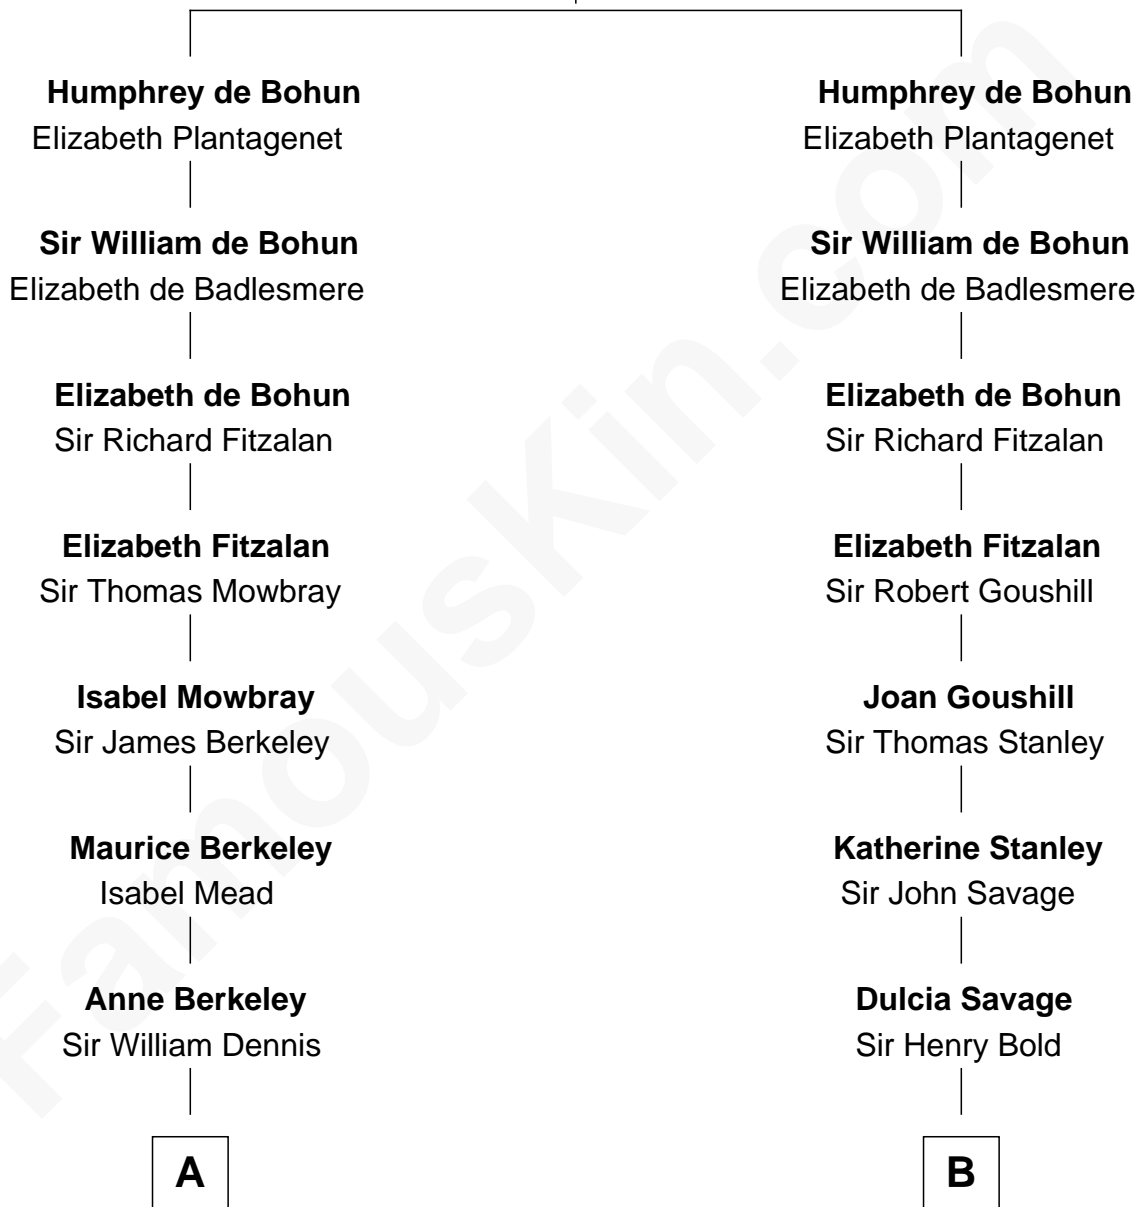

## Relationship Chart of

### John Kerry

68th U.S. Secretary of State

15th cousin 5 times removed of

### Thomas Sim Lee

2nd and 7th Governor of Maryland

**Humphrey de Bohun**

Maud de Fiennes

**C**

Robert Charles Winthrop

Elizabeth Mason

Margaret Tyndal Winthrop

James Grant Forbes

Rosemary Isabel Forbes

Richard John Kerry

John Kerry

*68th U.S. Secretary of State*

FamousKin.com