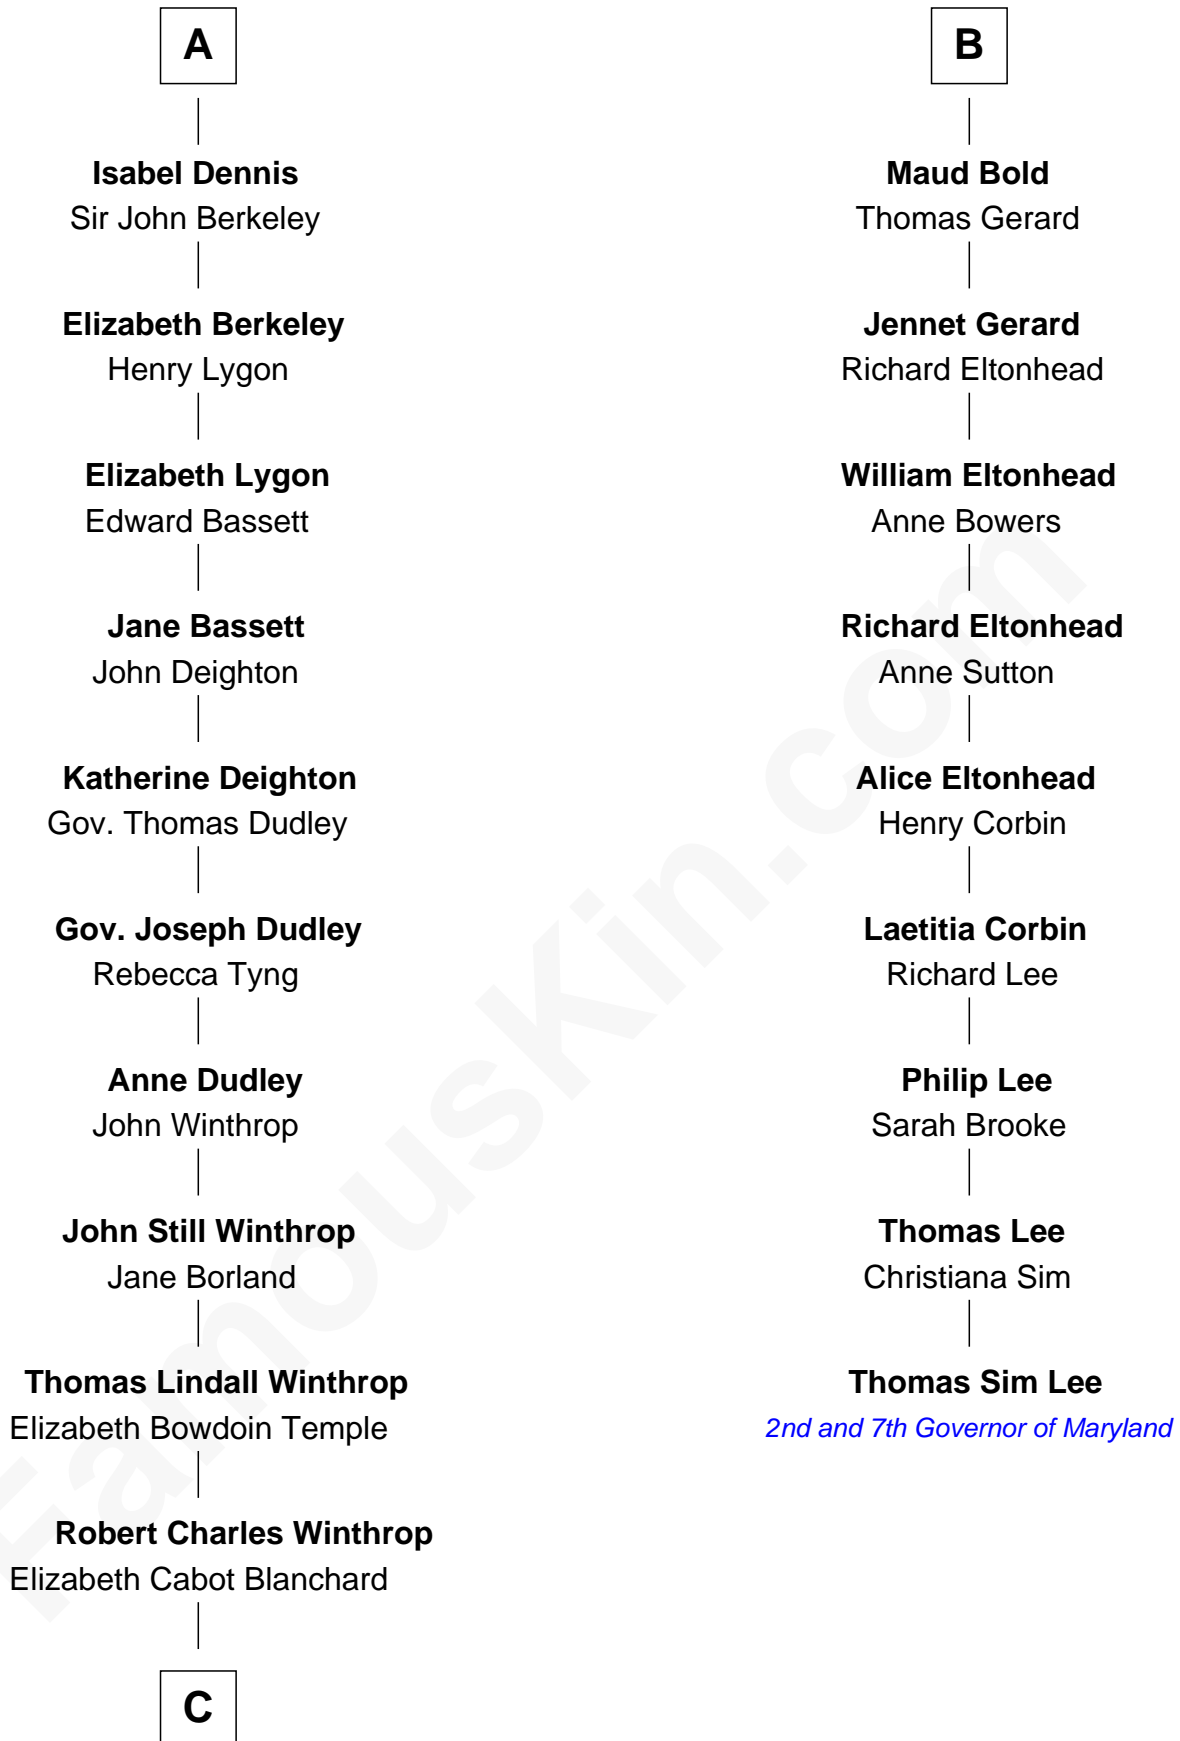

### John Kerry

68th U.S. Secretary of State

15th cousin 5 times removed of

### Thomas Sim Lee

2nd and 7th Governor of Maryland

**Humphrey de Bohun**

Maud de Fiennes

**C**

Robert Charles Winthrop

Elizabeth Mason

Margaret Tyndal Winthrop

James Grant Forbes

Rosemary Isabel Forbes

Richard John Kerry

John Kerry

*68th U.S. Secretary of State*

FamousKin.com