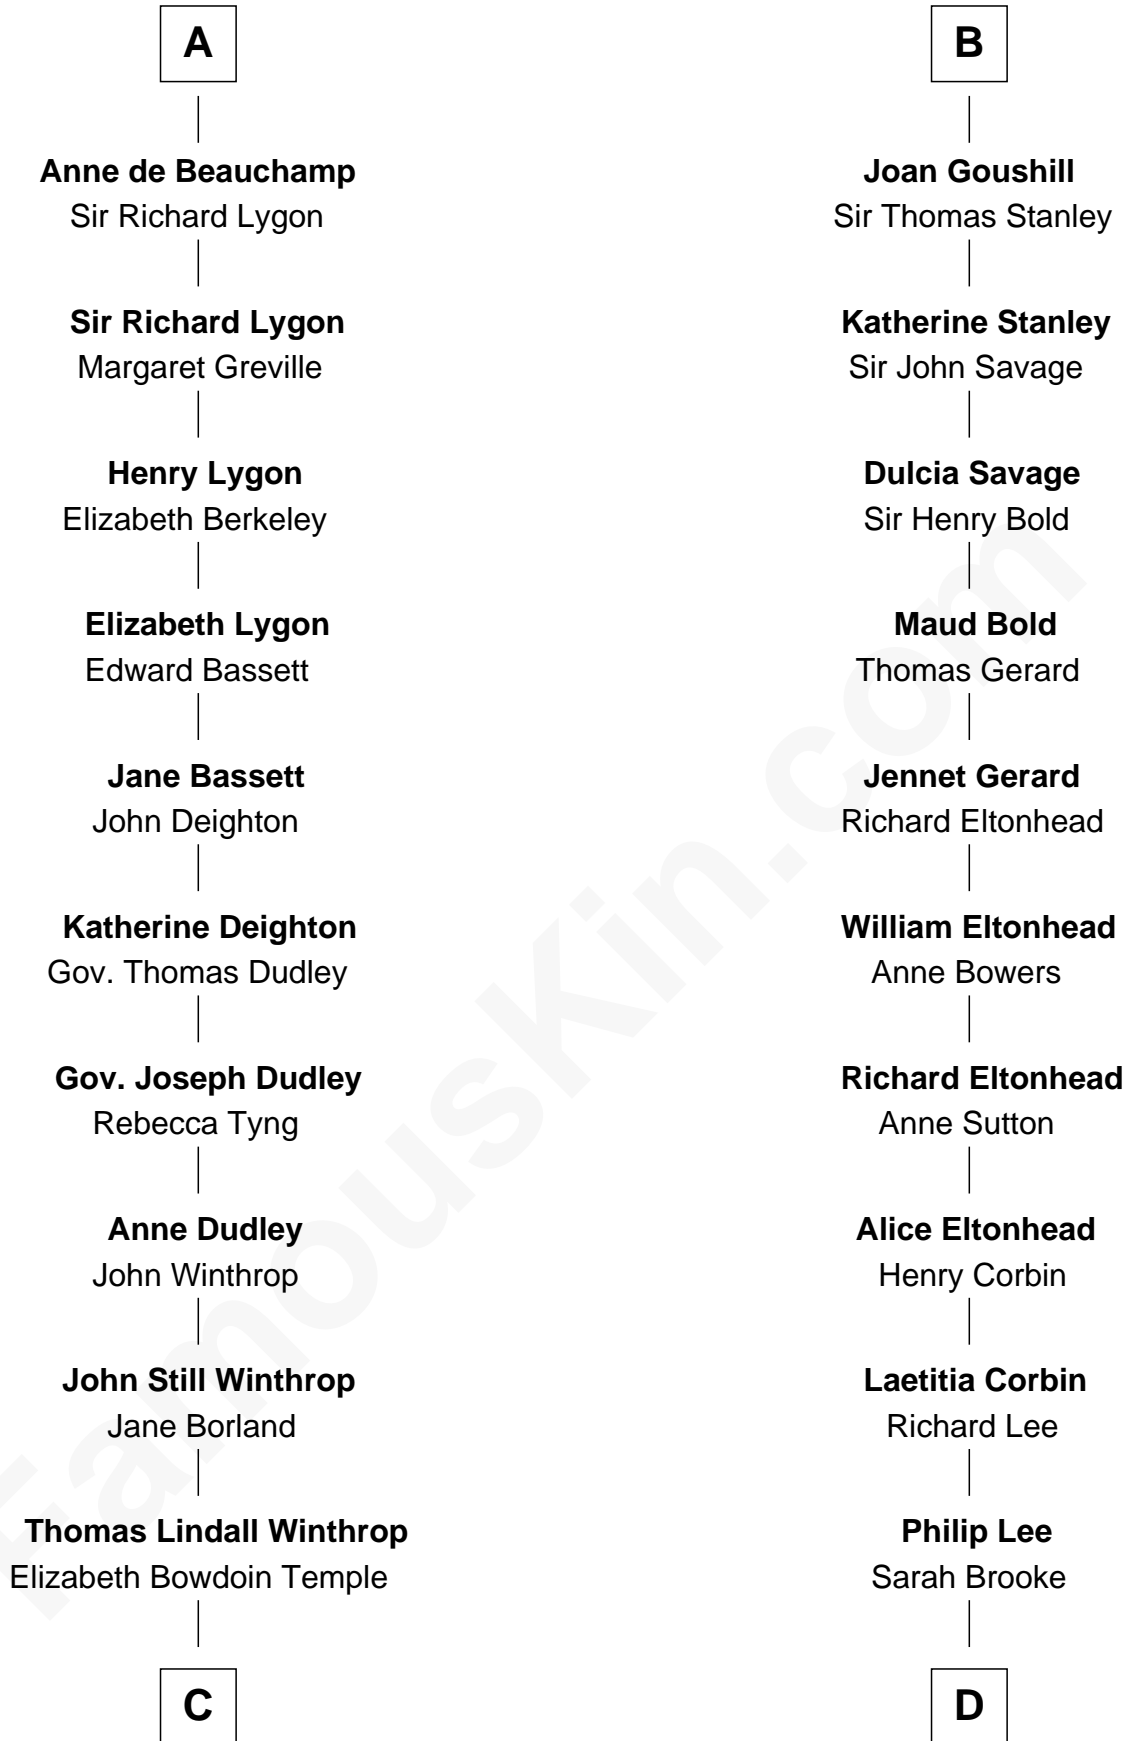

## Relationship Chart of

### John Kerry

68th U.S. Secretary of State

18th cousin 3 times removed of

**Thomas Sim Lee**

2nd and 7th Governor of Maryland

**C**

**Robert Charles Winthrop**  
Elizabeth Cabot Blanchard

**Robert Charles Winthrop**  
Elizabeth Mason

**Margaret Tyndal Winthrop**  
James Grant Forbes

**Rosemary Isabel Forbes**  
Richard John Kerry

**John Kerry**  
*68th U.S. Secretary of State*

**D**

**Thomas Lee**  
Christiana Sim

**Thomas Sim Lee**  
*2nd and 7th Governor of Maryland*