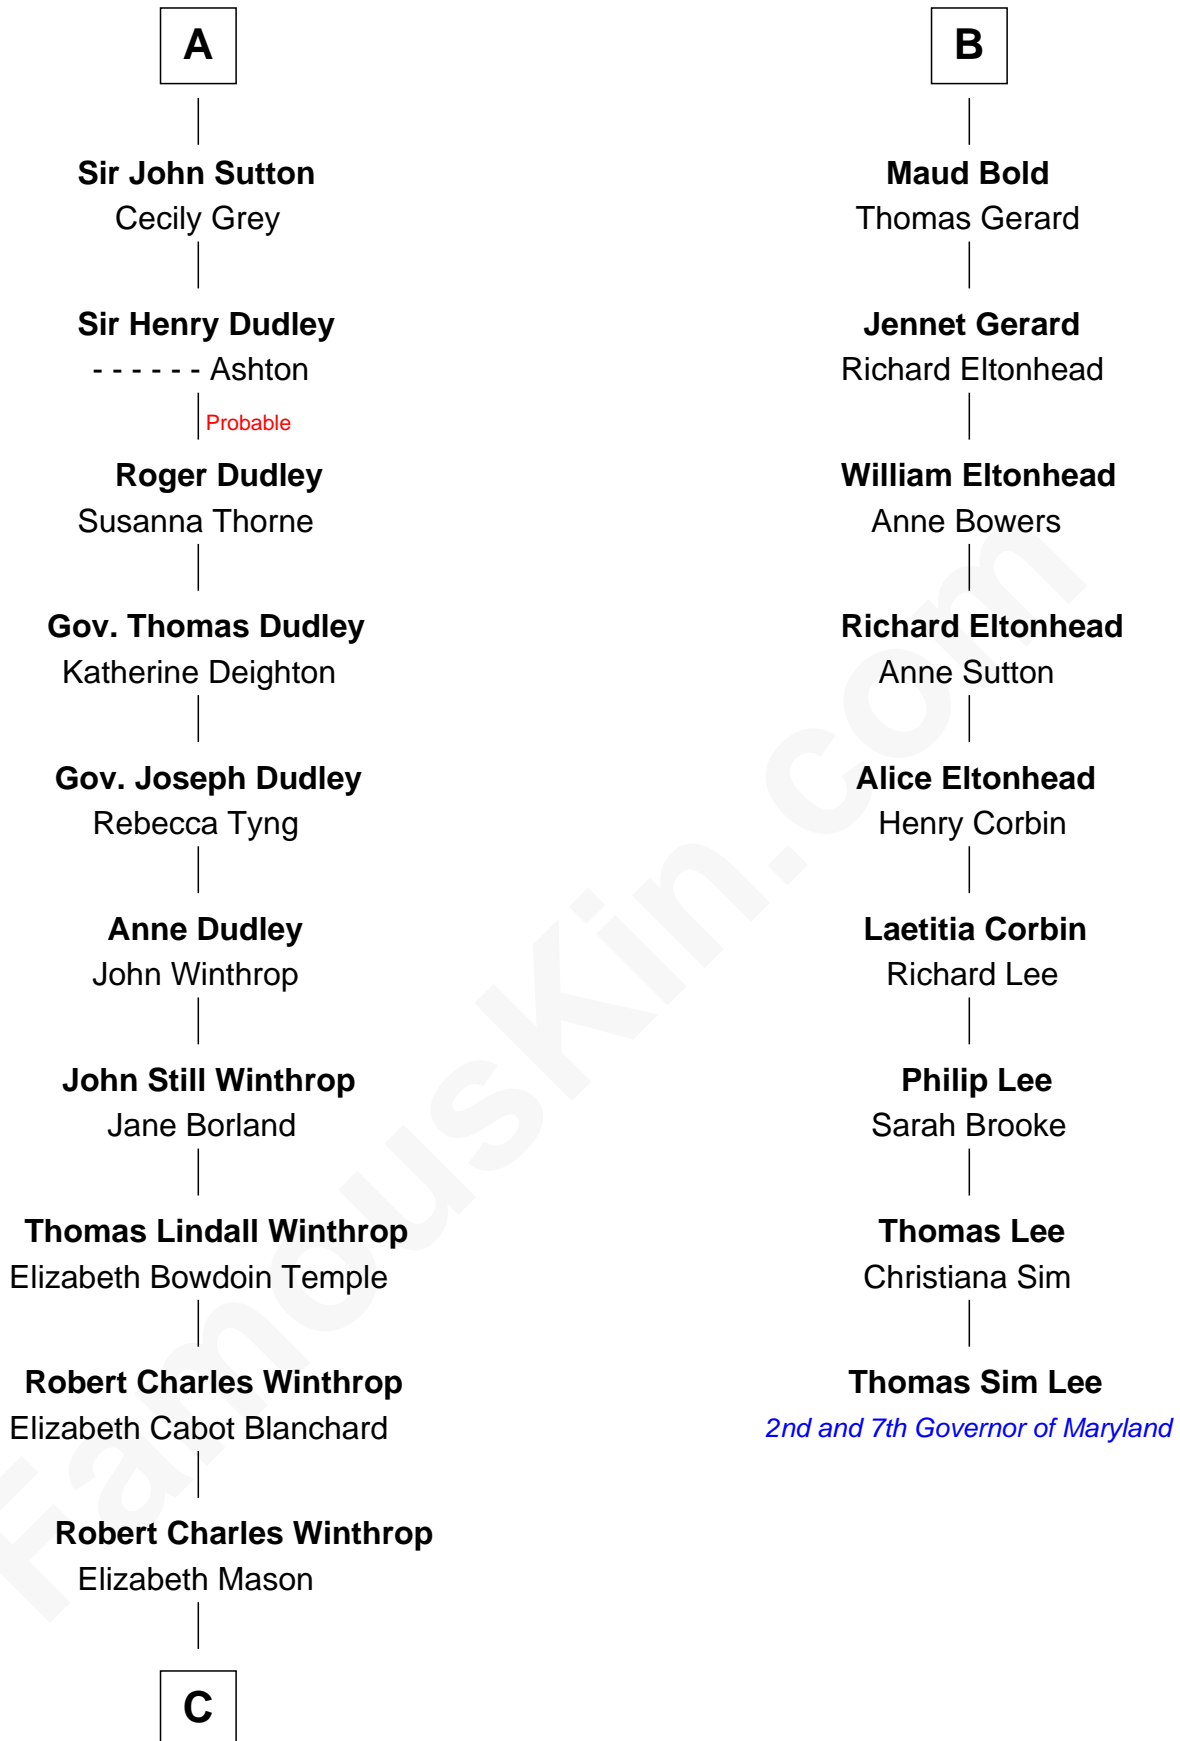

FamousKin.com Relationship Chart of

John Kerry

68th U.S. Secretary of State

15th cousin 4 times removed of

Thomas Sim Lee

2nd and 7th Governor of Maryland

C

—
Margaret Tyndal Winthrop

James Grant Forbes

—
Rosemary Isabel Forbes

Richard John Kerry

—
John Kerry

68th U.S. Secretary of State

FamousKin.com