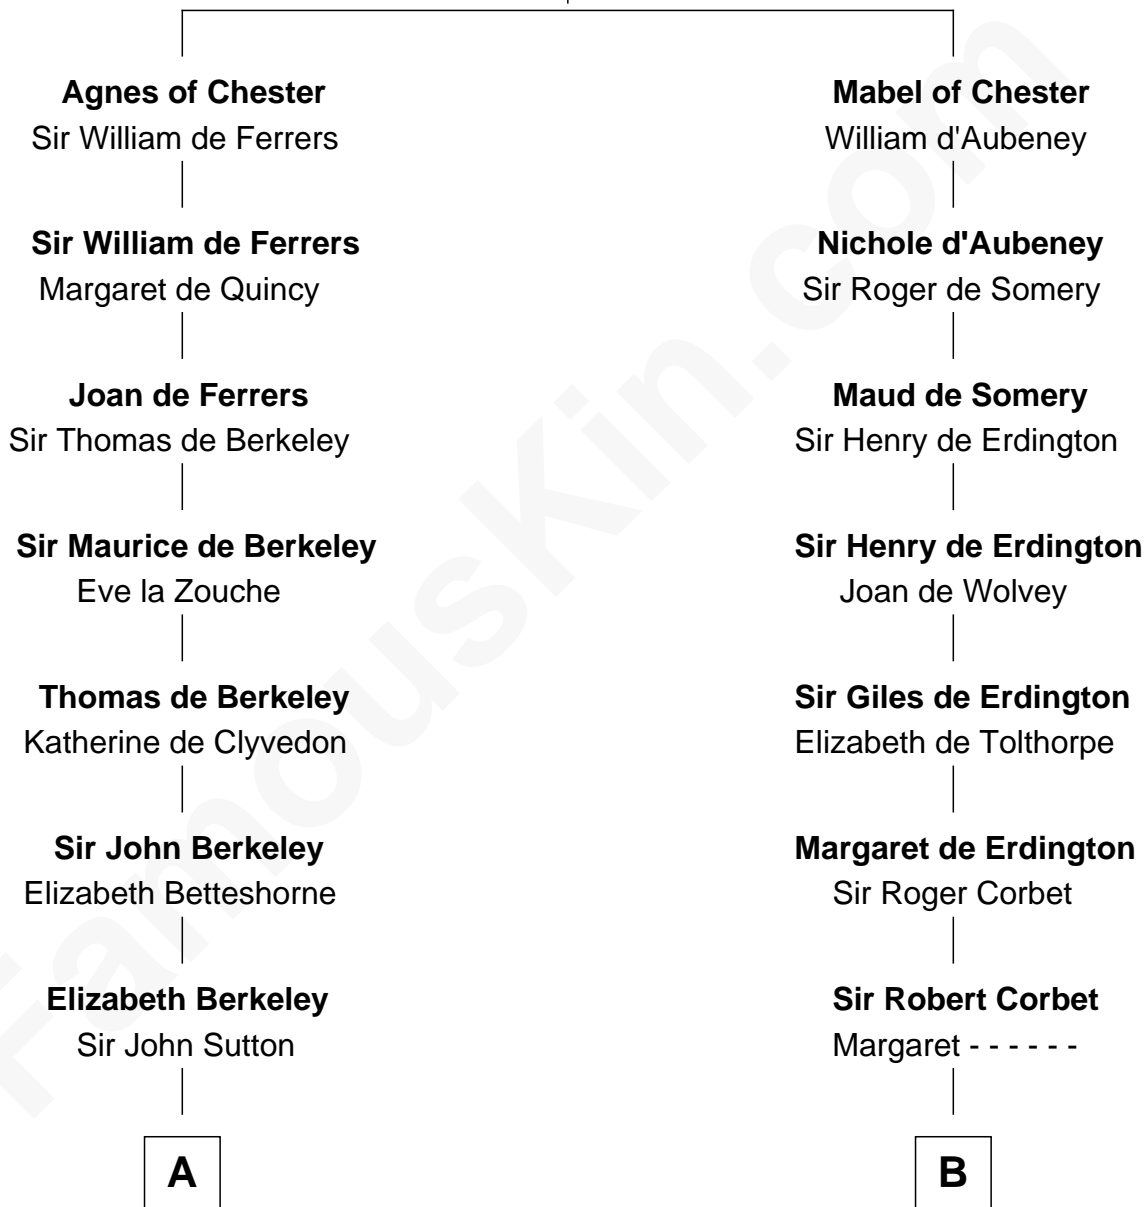

FamousKin.com

Relationship Chart of

John Kerry

68th U.S. Secretary of State

19th cousin 2 times removed of

Thomas Sim Lee

2nd and 7th Governor of Maryland

Hugh de Kevelioc
Bertrade de Montfort

C

Robert Charles Winthrop
Elizabeth Cabot Blanchard

Robert Charles Winthrop
Elizabeth Mason

Margaret Tyndal Winthrop
James Grant Forbes

Rosemary Isabel Forbes
Richard John Kerry

John Kerry
68th U.S. Secretary of State

D

Philip Lee
Sarah Brooke

Thomas Lee
Christiana Sim

Thomas Sim Lee
2nd and 7th Governor of Maryland

FamousKin.com