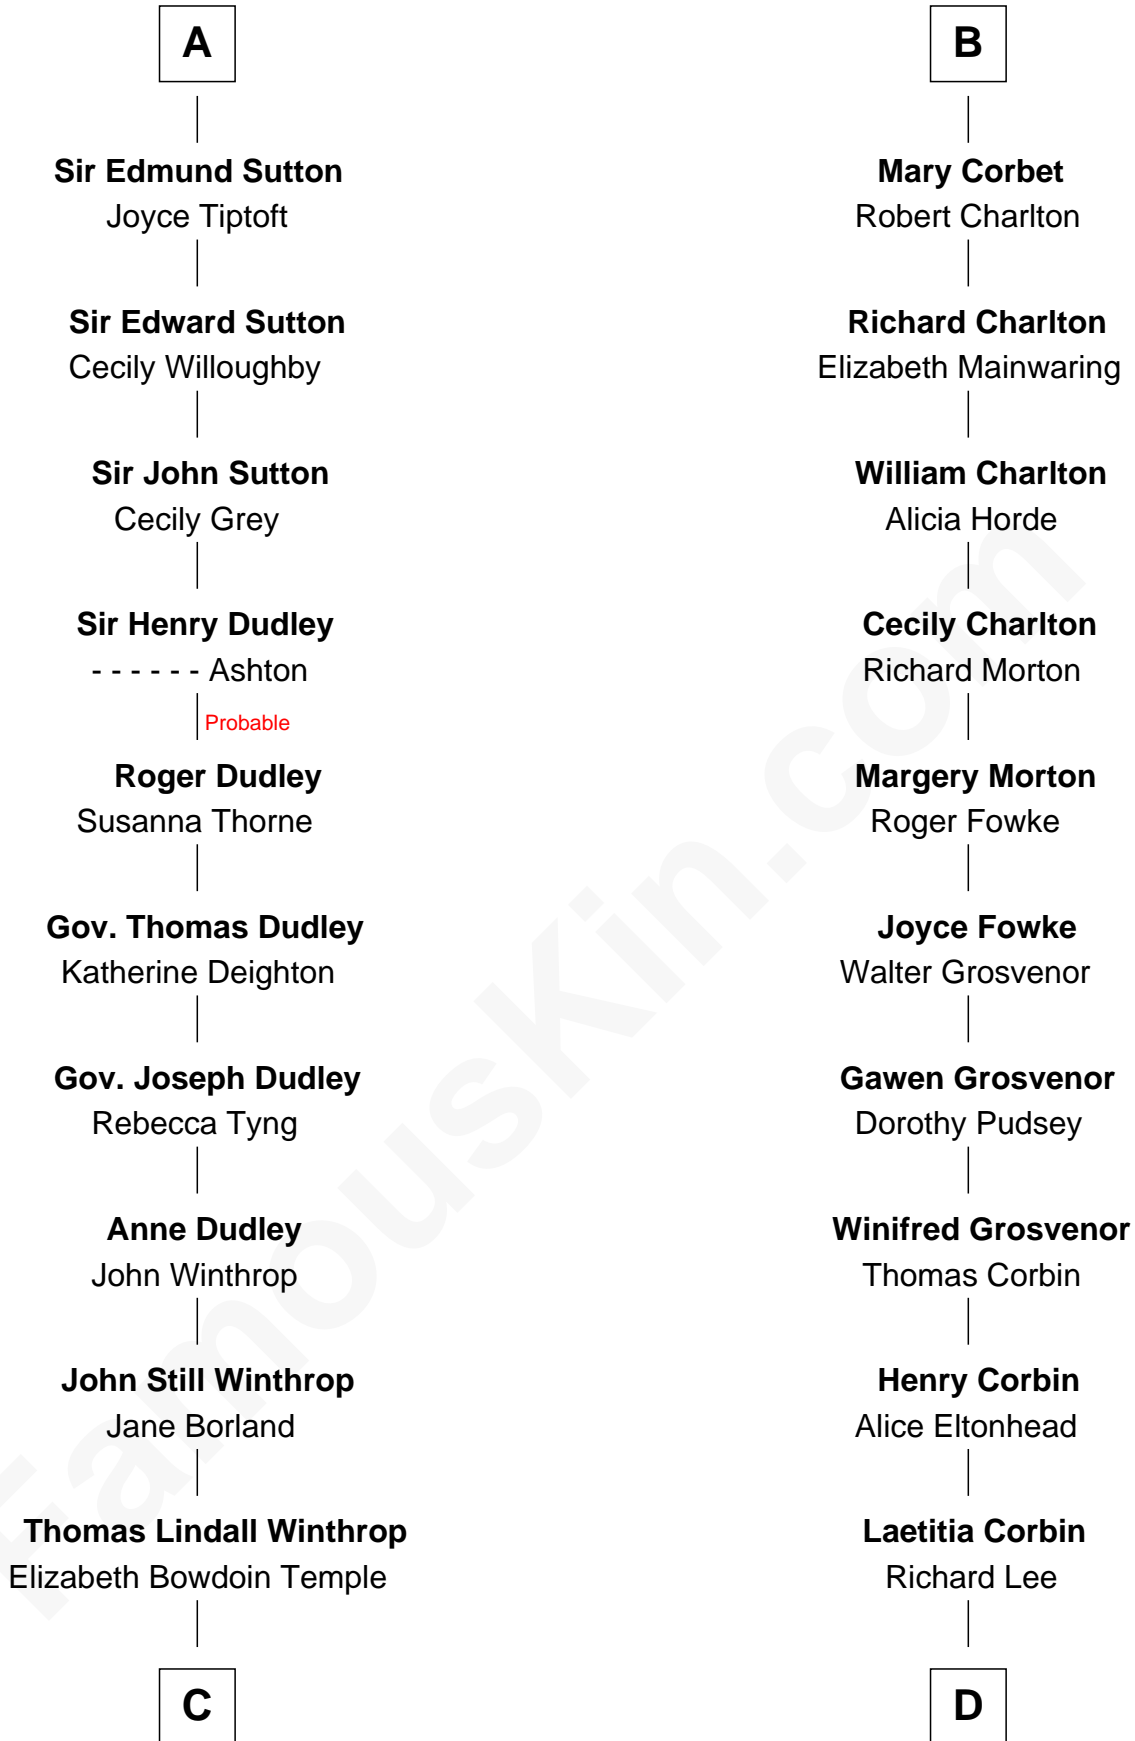

FamousKin.com

Relationship Chart of

John Kerry

68th U.S. Secretary of State

19th cousin 2 times removed of

Thomas Sim Lee

2nd and 7th Governor of Maryland

Hugh de Kevelioc
Bertrade de Montfort

C

Robert Charles Winthrop
Elizabeth Cabot Blanchard

Robert Charles Winthrop
Elizabeth Mason

Margaret Tyndal Winthrop
James Grant Forbes

Rosemary Isabel Forbes
Richard John Kerry

John Kerry
68th U.S. Secretary of State