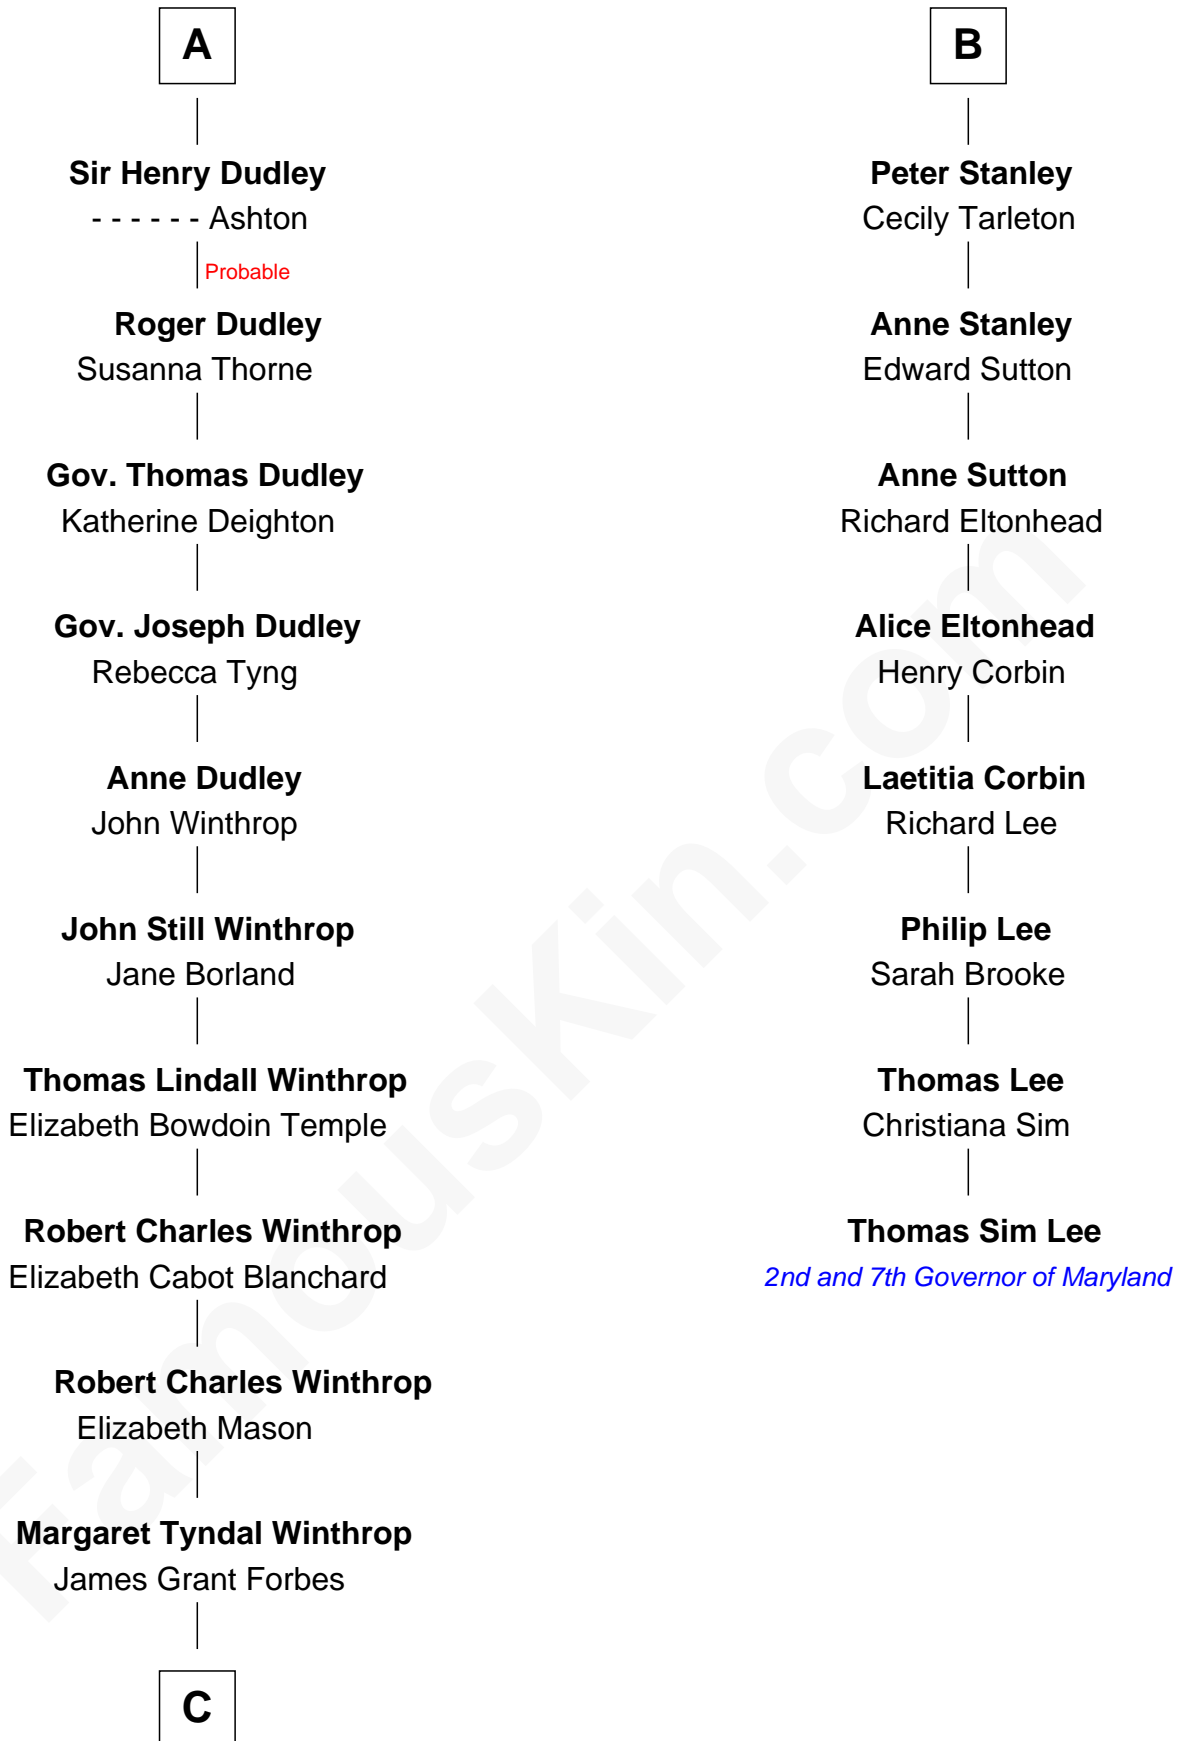

## Relationship Chart of

### John Kerry

68th U.S. Secretary of State

14th cousin 4 times removed of

### Thomas Sim Lee

2nd and 7th Governor of Maryland

**C**

—  
**Rosemary Isabel Forbes**

Richard John Kerry

—  
**John Kerry**

*68th U.S. Secretary of State*

FamousKin.com