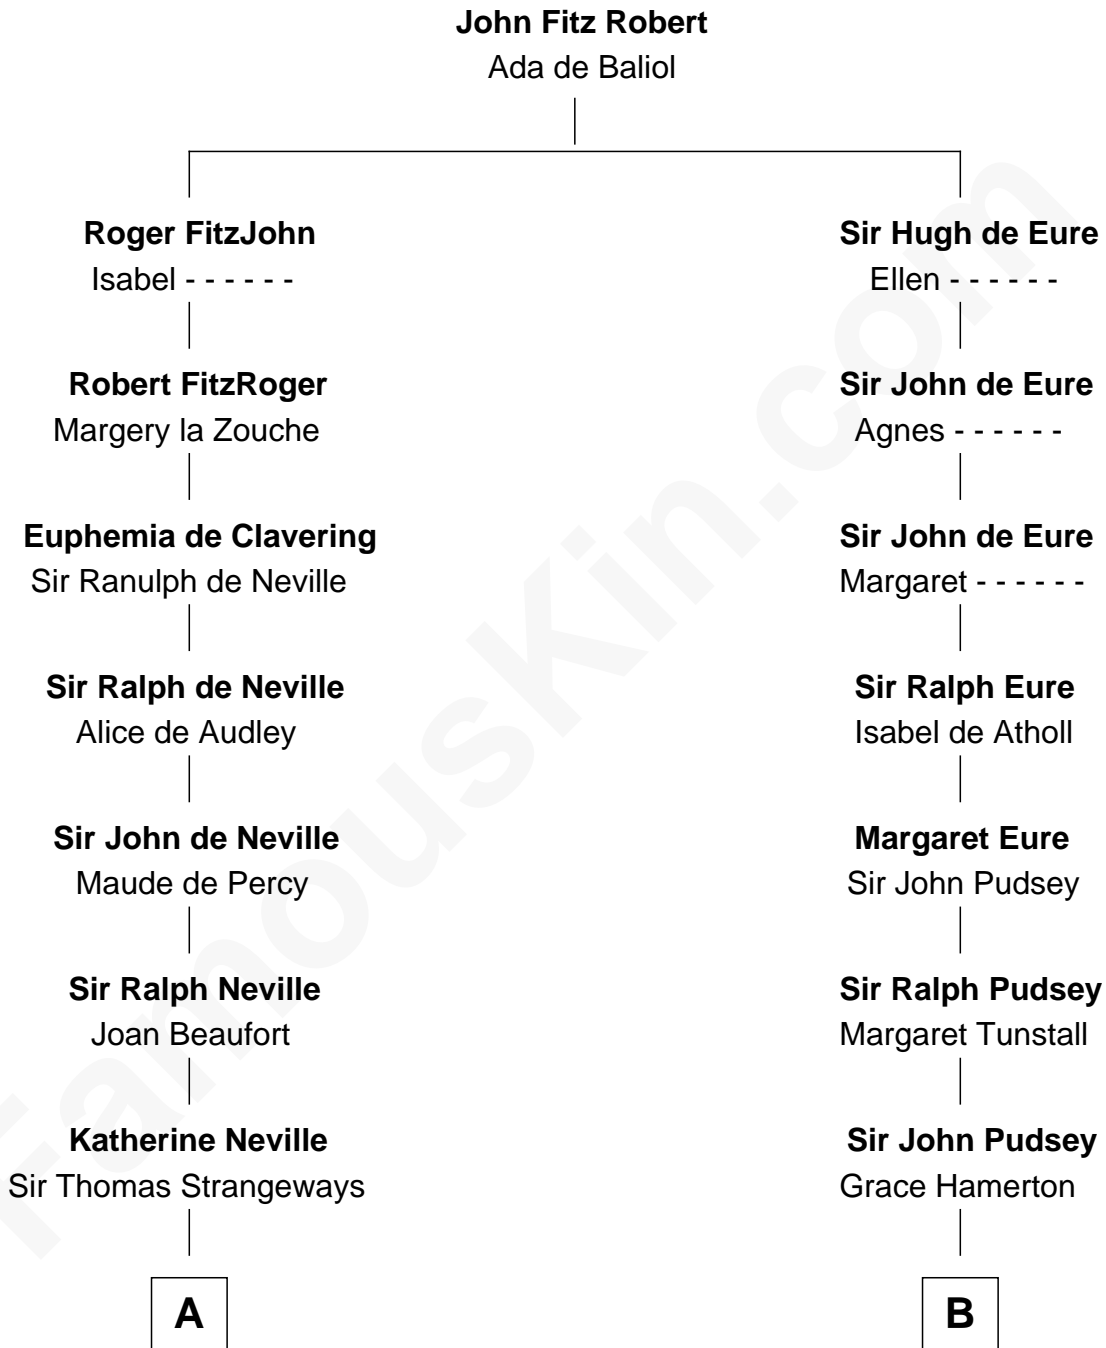

FamousKin.com

Relationship Chart of

John Kerry

68th U.S. Secretary of State

18th cousin 3 times removed of

Thomas Sim Lee

2nd and 7th Governor of Maryland

C

Robert Charles Winthrop
Elizabeth Cabot Blanchard

Robert Charles Winthrop
Elizabeth Mason

Margaret Tyndal Winthrop
James Grant Forbes

Rosemary Isabel Forbes
Richard John Kerry

John Kerry
68th U.S. Secretary of State

D

Thomas Lee
Christiana Sim

Thomas Sim Lee
2nd and 7th Governor of Maryland

FamousKin.com