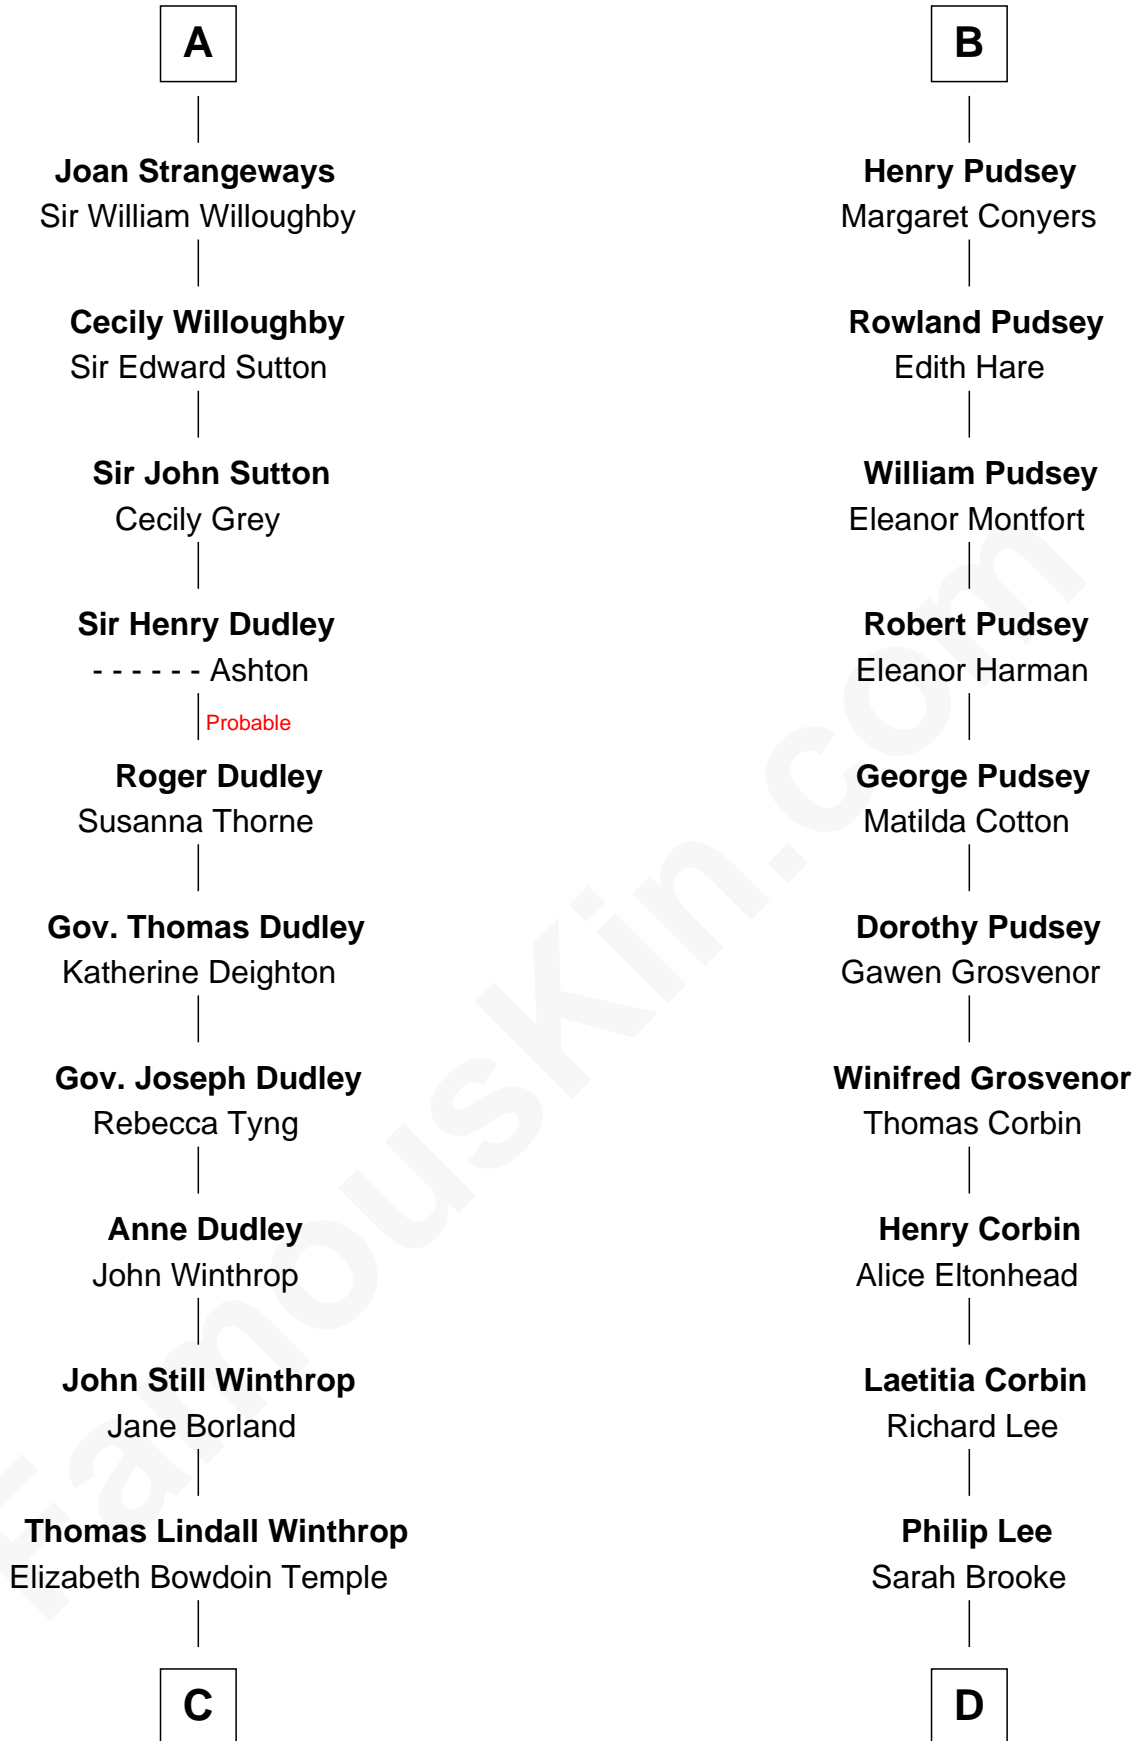

FamousKin.com

Relationship Chart of

John Kerry

68th U.S. Secretary of State

18th cousin 3 times removed of

Thomas Sim Lee

2nd and 7th Governor of Maryland

C

Robert Charles Winthrop
Elizabeth Cabot Blanchard

Robert Charles Winthrop
Elizabeth Mason

Margaret Tyndal Winthrop
James Grant Forbes

Rosemary Isabel Forbes
Richard John Kerry

John Kerry
68th U.S. Secretary of State

D

Thomas Lee
Christiana Sim

Thomas Sim Lee
2nd and 7th Governor of Maryland

FamousKin.com