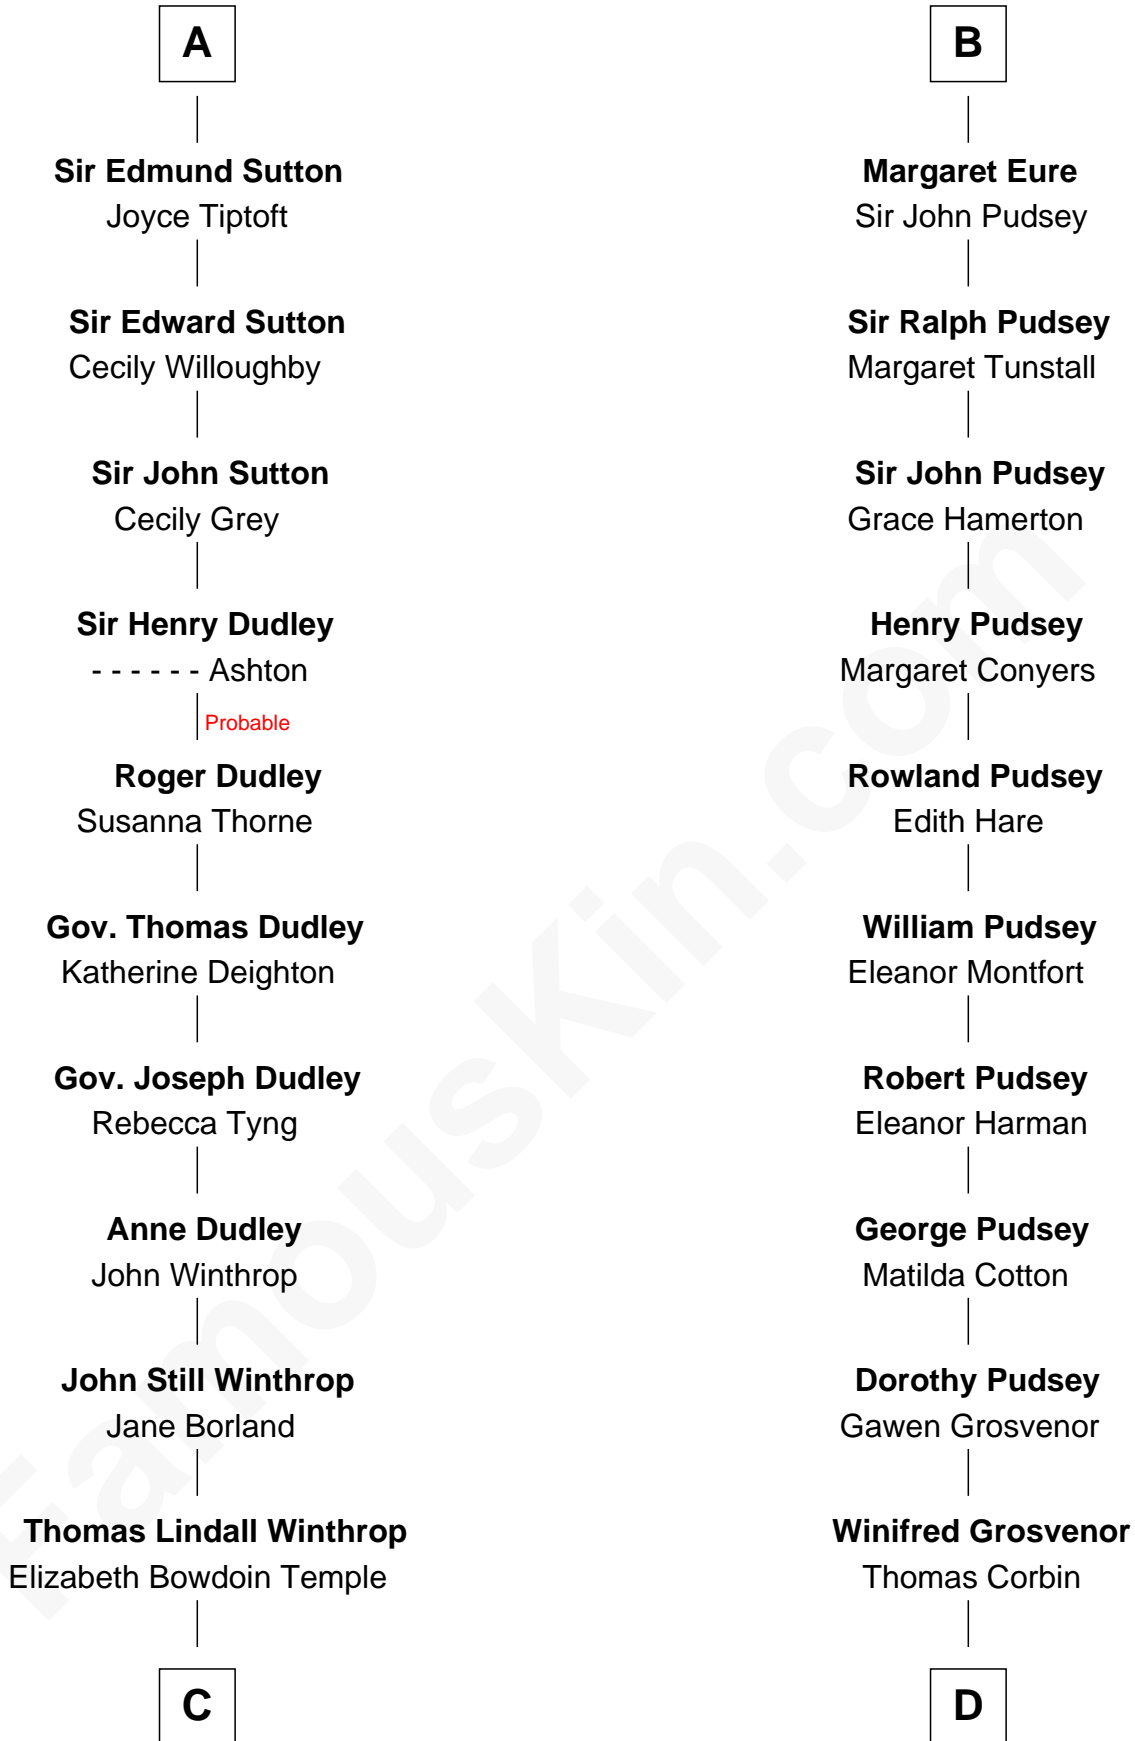

FamousKin.com Relationship Chart of

John Kerry

68th U.S. Secretary of State

21st cousin of

Thomas Sim Lee

2nd and 7th Governor of Maryland

----- **De Warenne**
John, King of England

C

Robert Charles Winthrop
Elizabeth Cabot Blanchard

Robert Charles Winthrop
Elizabeth Mason

Margaret Tyndal Winthrop
James Grant Forbes

Rosemary Isabel Forbes
Richard John Kerry

John Kerry
68th U.S. Secretary of State