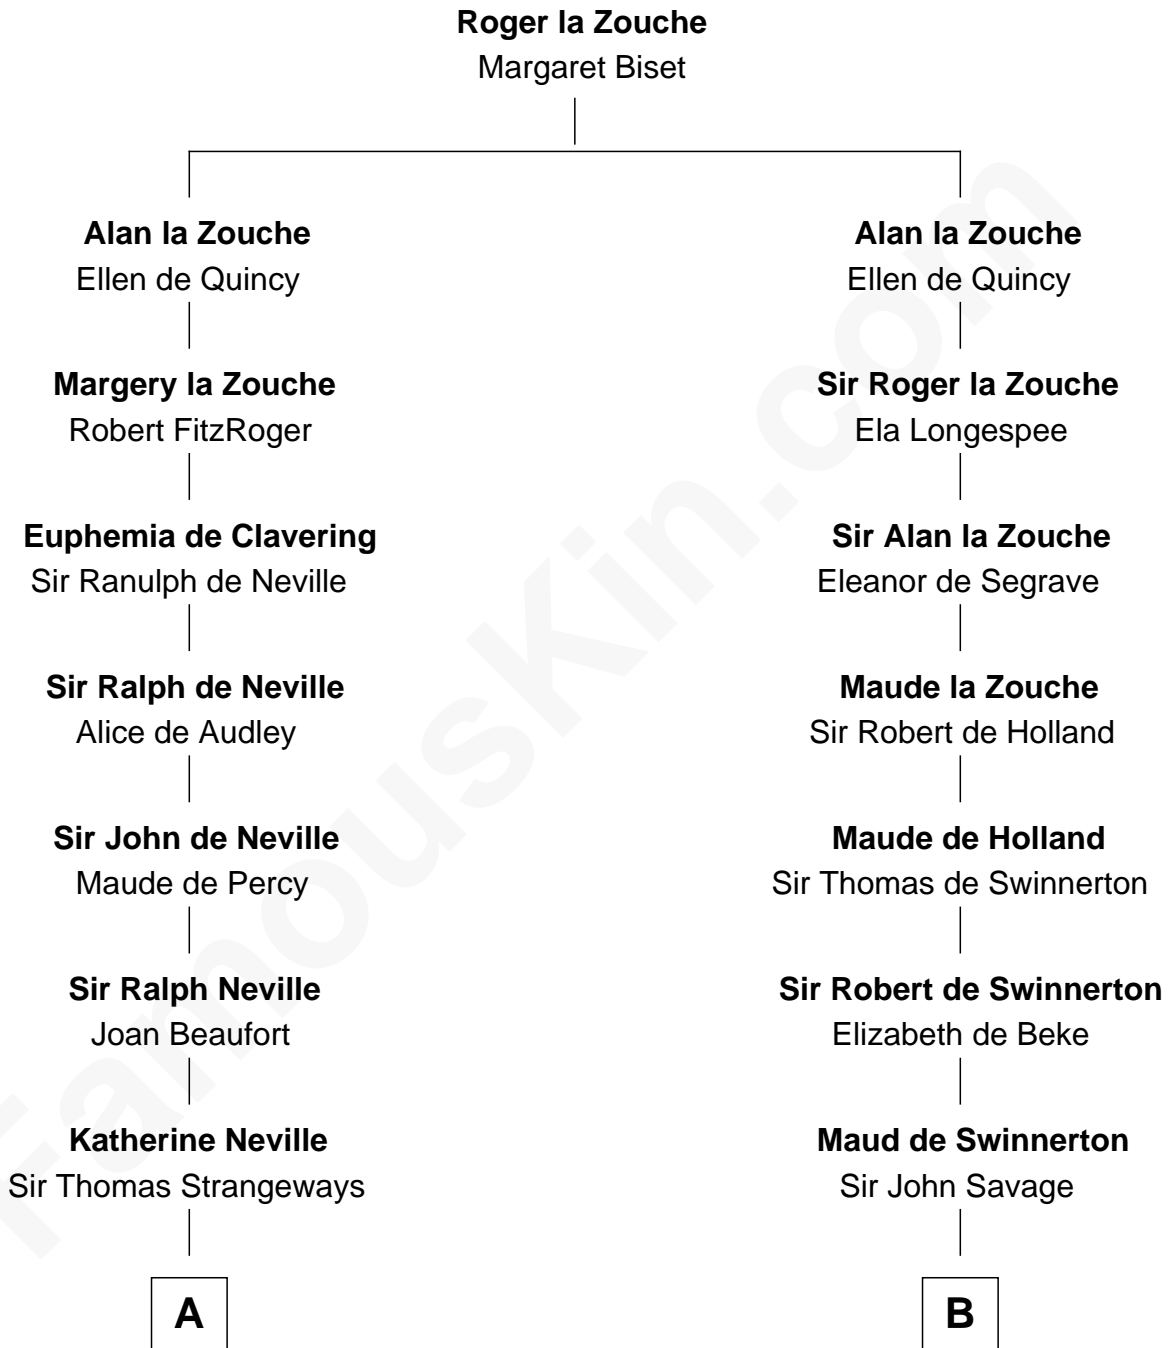

FamousKin.com

Relationship Chart of

John Kerry

68th U.S. Secretary of State

18th cousin 3 times removed of

Thomas Sim Lee

2nd and 7th Governor of Maryland

C

Robert Charles Winthrop
Elizabeth Cabot Blanchard

Robert Charles Winthrop
Elizabeth Mason

Margaret Tyndal Winthrop
James Grant Forbes

Rosemary Isabel Forbes
Richard John Kerry

John Kerry
68th U.S. Secretary of State

D

Thomas Lee
Christiana Sim

Thomas Sim Lee
2nd and 7th Governor of Maryland

FamousKin.com