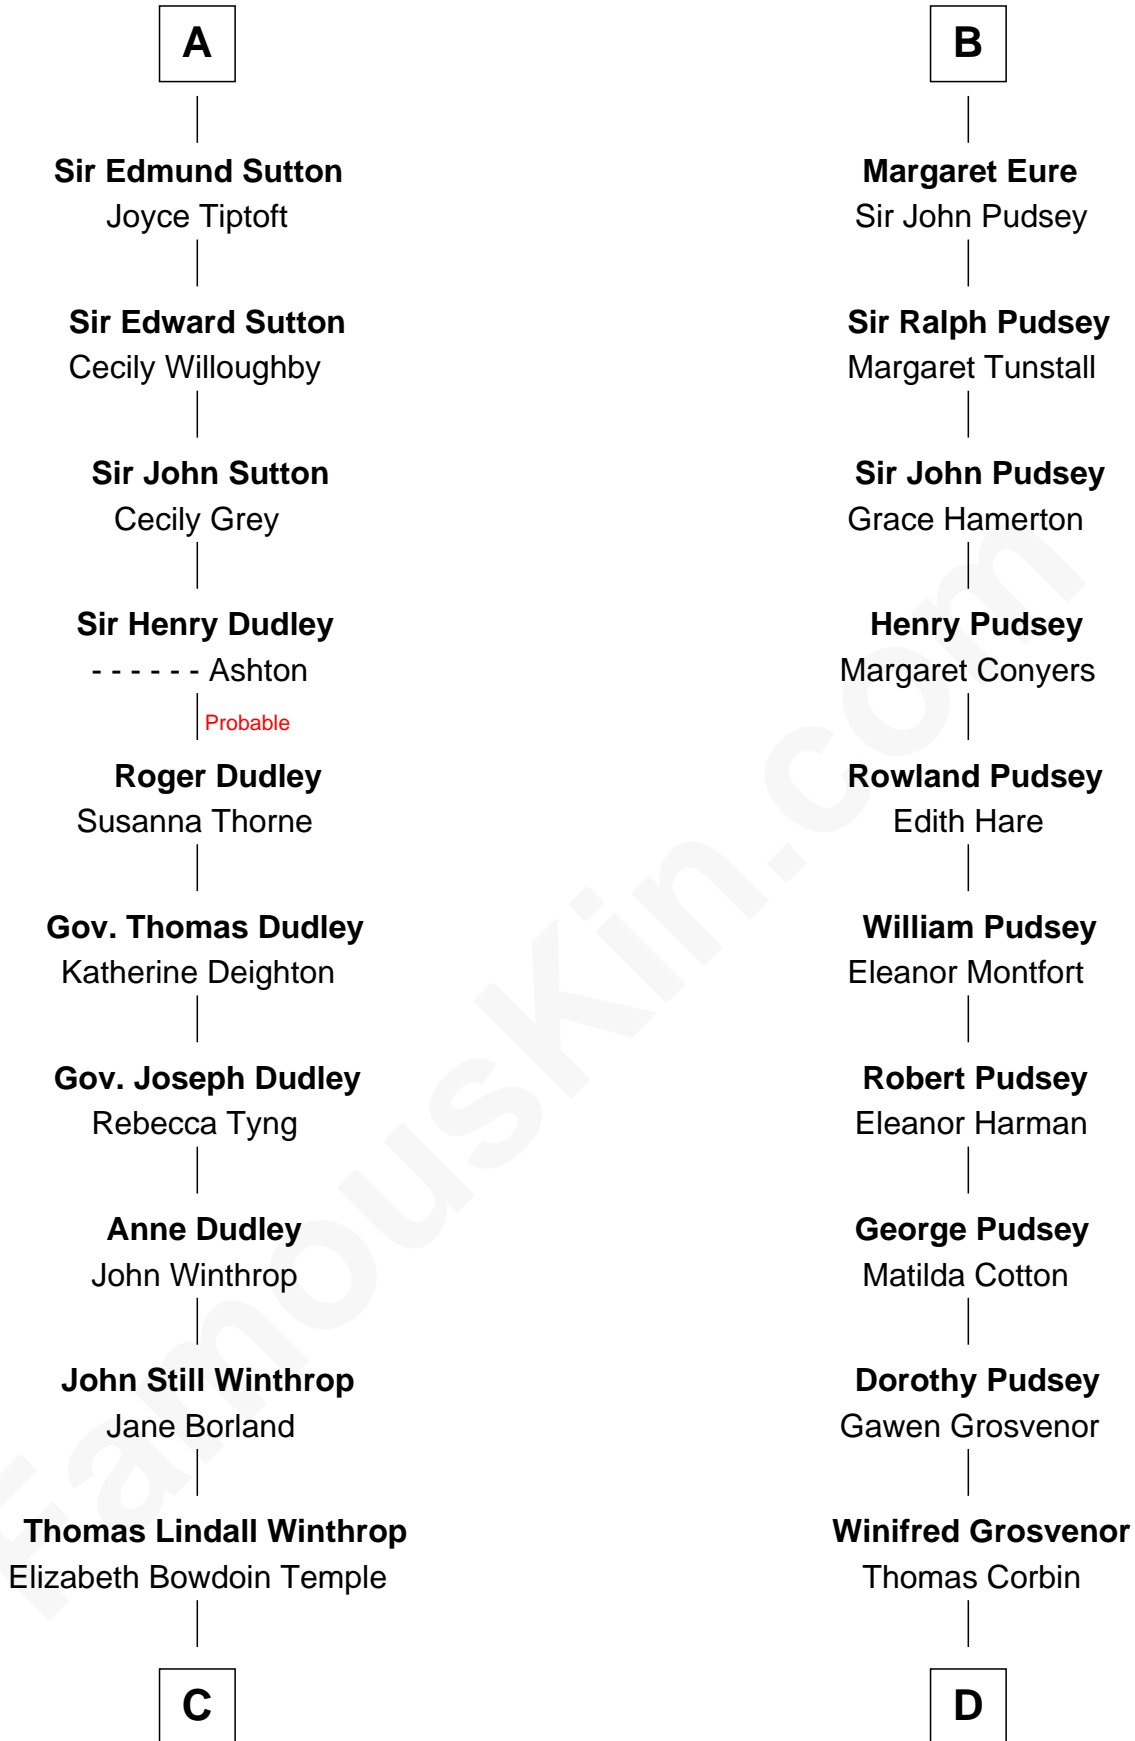

FamousKin.com Relationship Chart of

John Kerry

68th U.S. Secretary of State

21st cousin of

Thomas Sim Lee

2nd and 7th Governor of Maryland

Fulbert de Dover

C

Robert Charles Winthrop
Elizabeth Cabot Blanchard

Robert Charles Winthrop
Elizabeth Mason

Margaret Tyndal Winthrop
James Grant Forbes

Rosemary Isabel Forbes
Richard John Kerry

John Kerry
68th U.S. Secretary of State