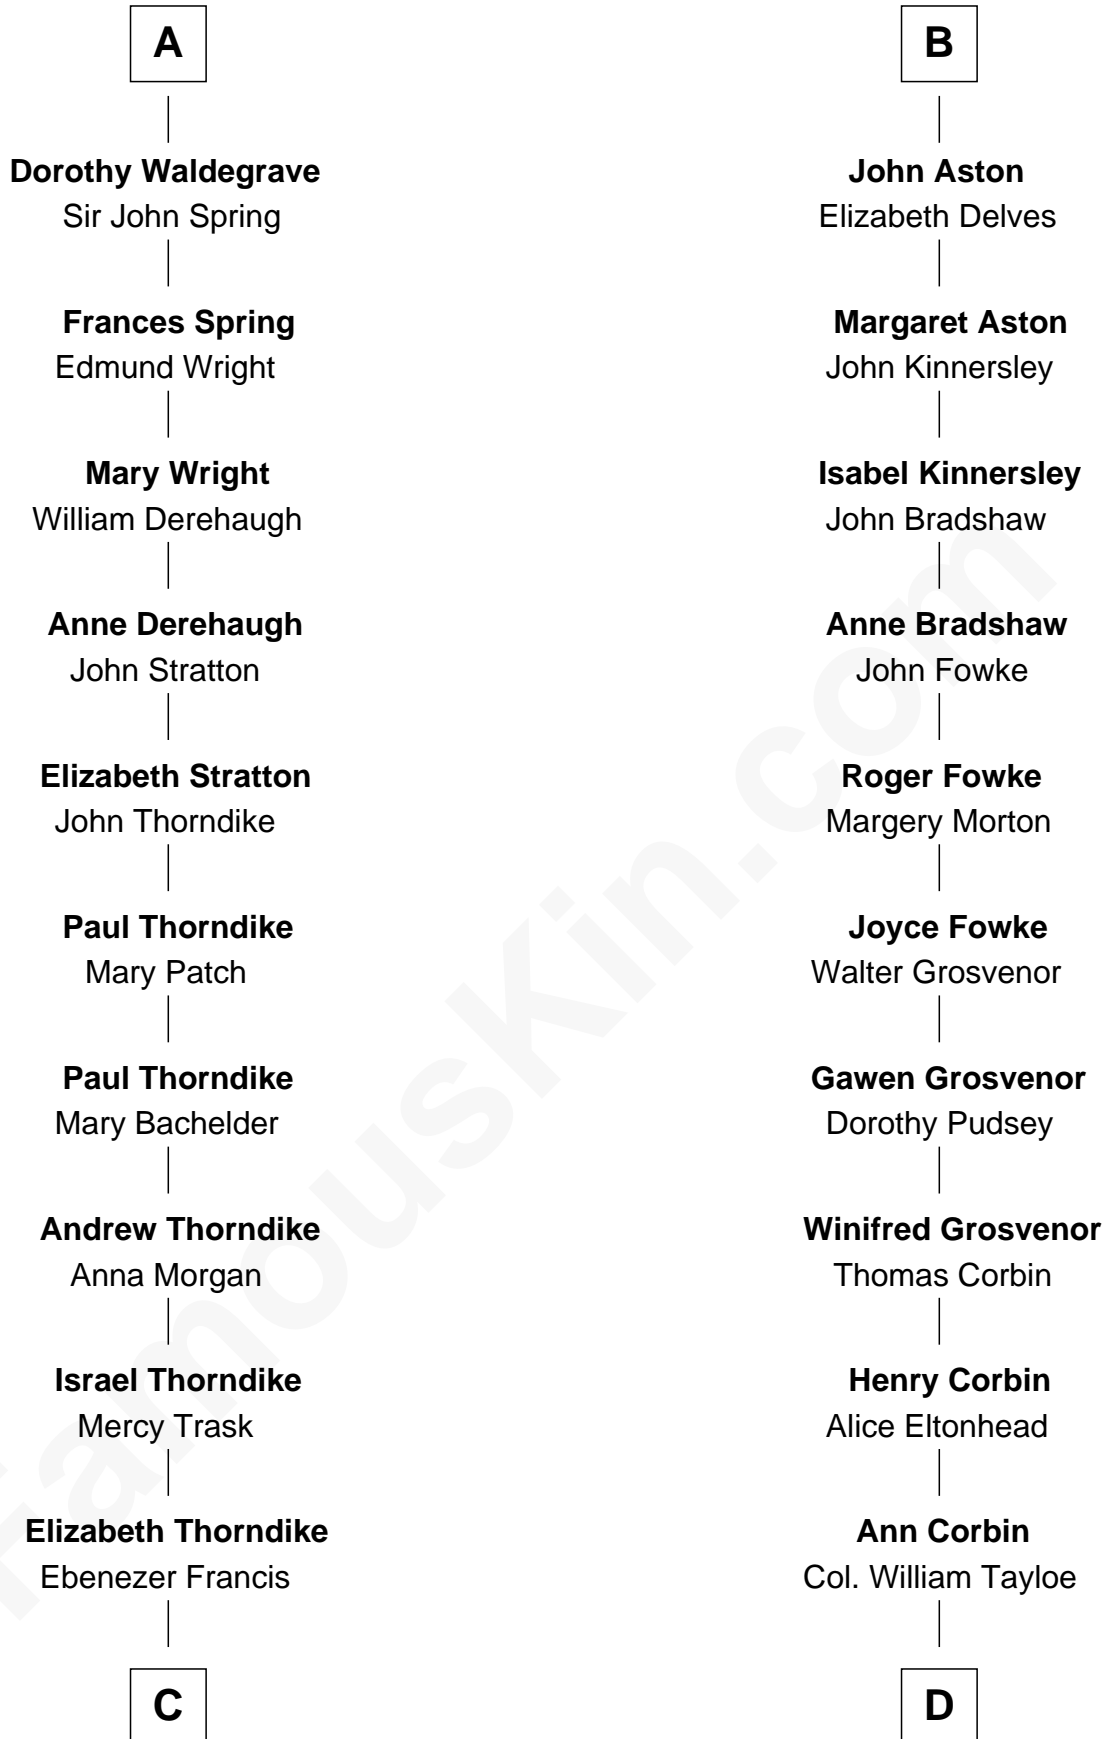

FamousKin.com

Relationship Chart of

John Kerry

68th U.S. Secretary of State

20th cousin 1 time removed of

Edward Lloyd V

13th Governor of Maryland

C

Sarah Ellen Francis
Robert Means Mason

Elizabeth Mason
Robert Charles Winthrop

Margaret Tyndal Winthrop
James Grant Forbes

Rosemary Isabel Forbes
Richard John Kerry

John Kerry
68th U.S. Secretary of State

D

John Tayloe
Elizabeth Gwynn

John Tayloe
Rebecca Plater

Elizabeth Tayloe
Col. Edward Lloyd

Edward Lloyd V
13th Governor of Maryland