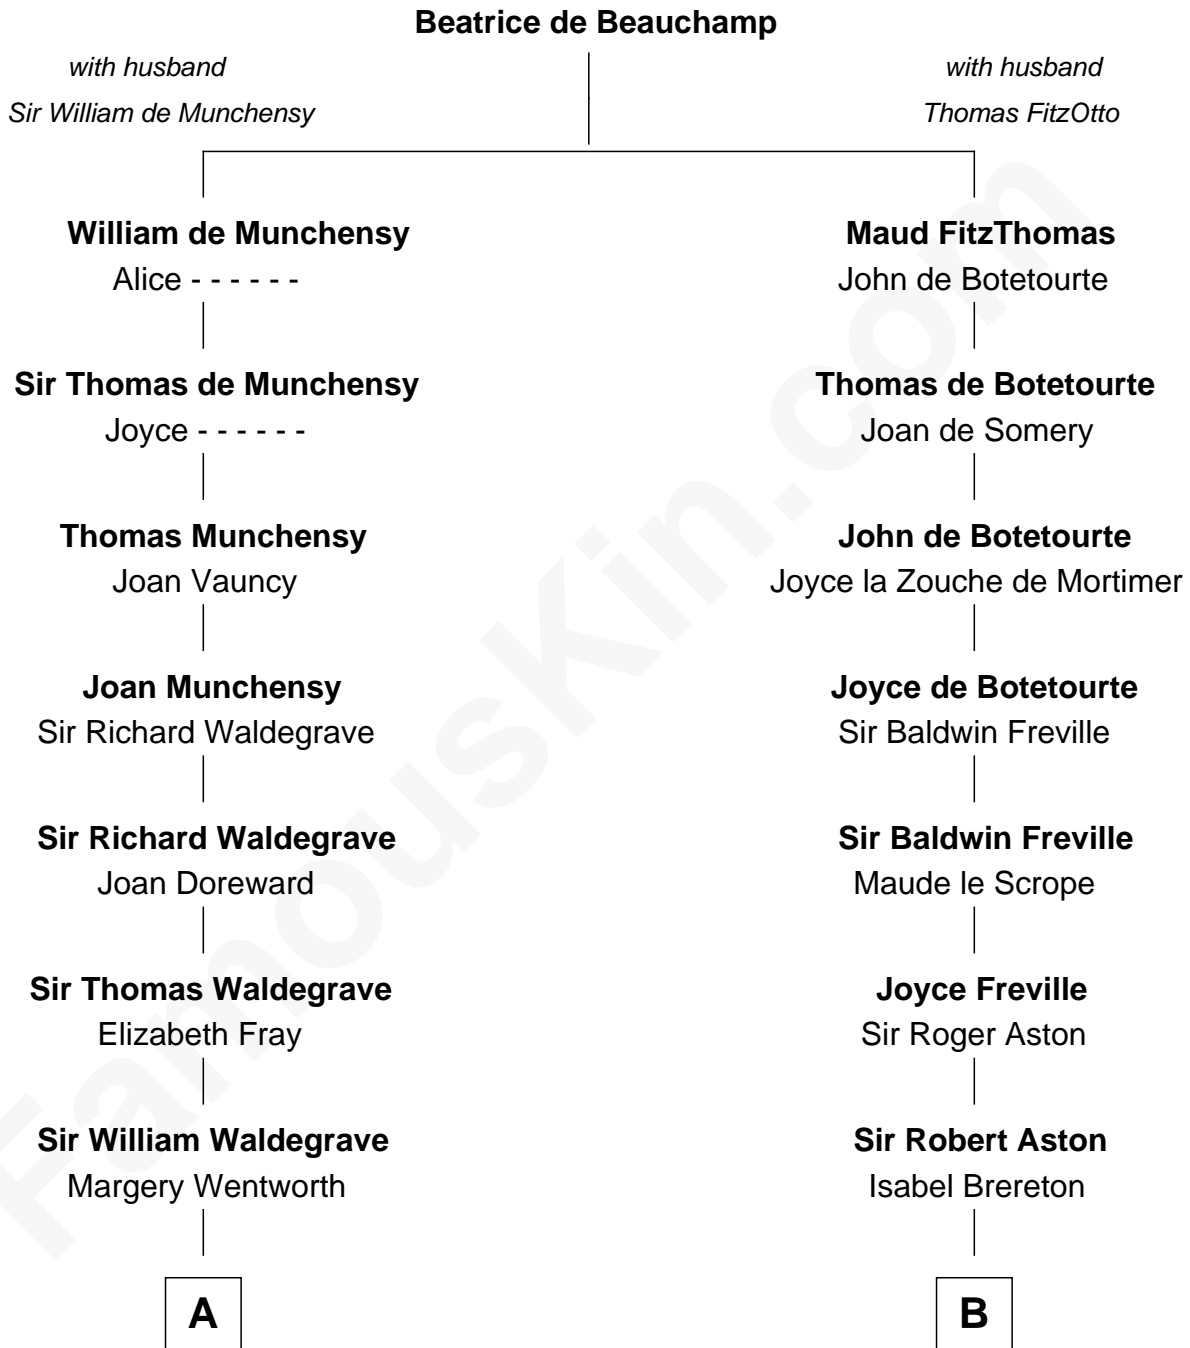

FamousKin.com

Relationship Chart of

John Kerry

68th U.S. Secretary of State

20th cousin 1 time removed of

Edward Lloyd V

13th Governor of Maryland

C

Sarah Ellen Francis
Robert Means Mason

Elizabeth Mason
Robert Charles Winthrop

Margaret Tyndal Winthrop
James Grant Forbes

Rosemary Isabel Forbes
Richard John Kerry

John Kerry
68th U.S. Secretary of State

D

John Tayloe
Elizabeth Gwynn

John Tayloe
Rebecca Plater

Elizabeth Tayloe
Col. Edward Lloyd

Edward Lloyd V
13th Governor of Maryland