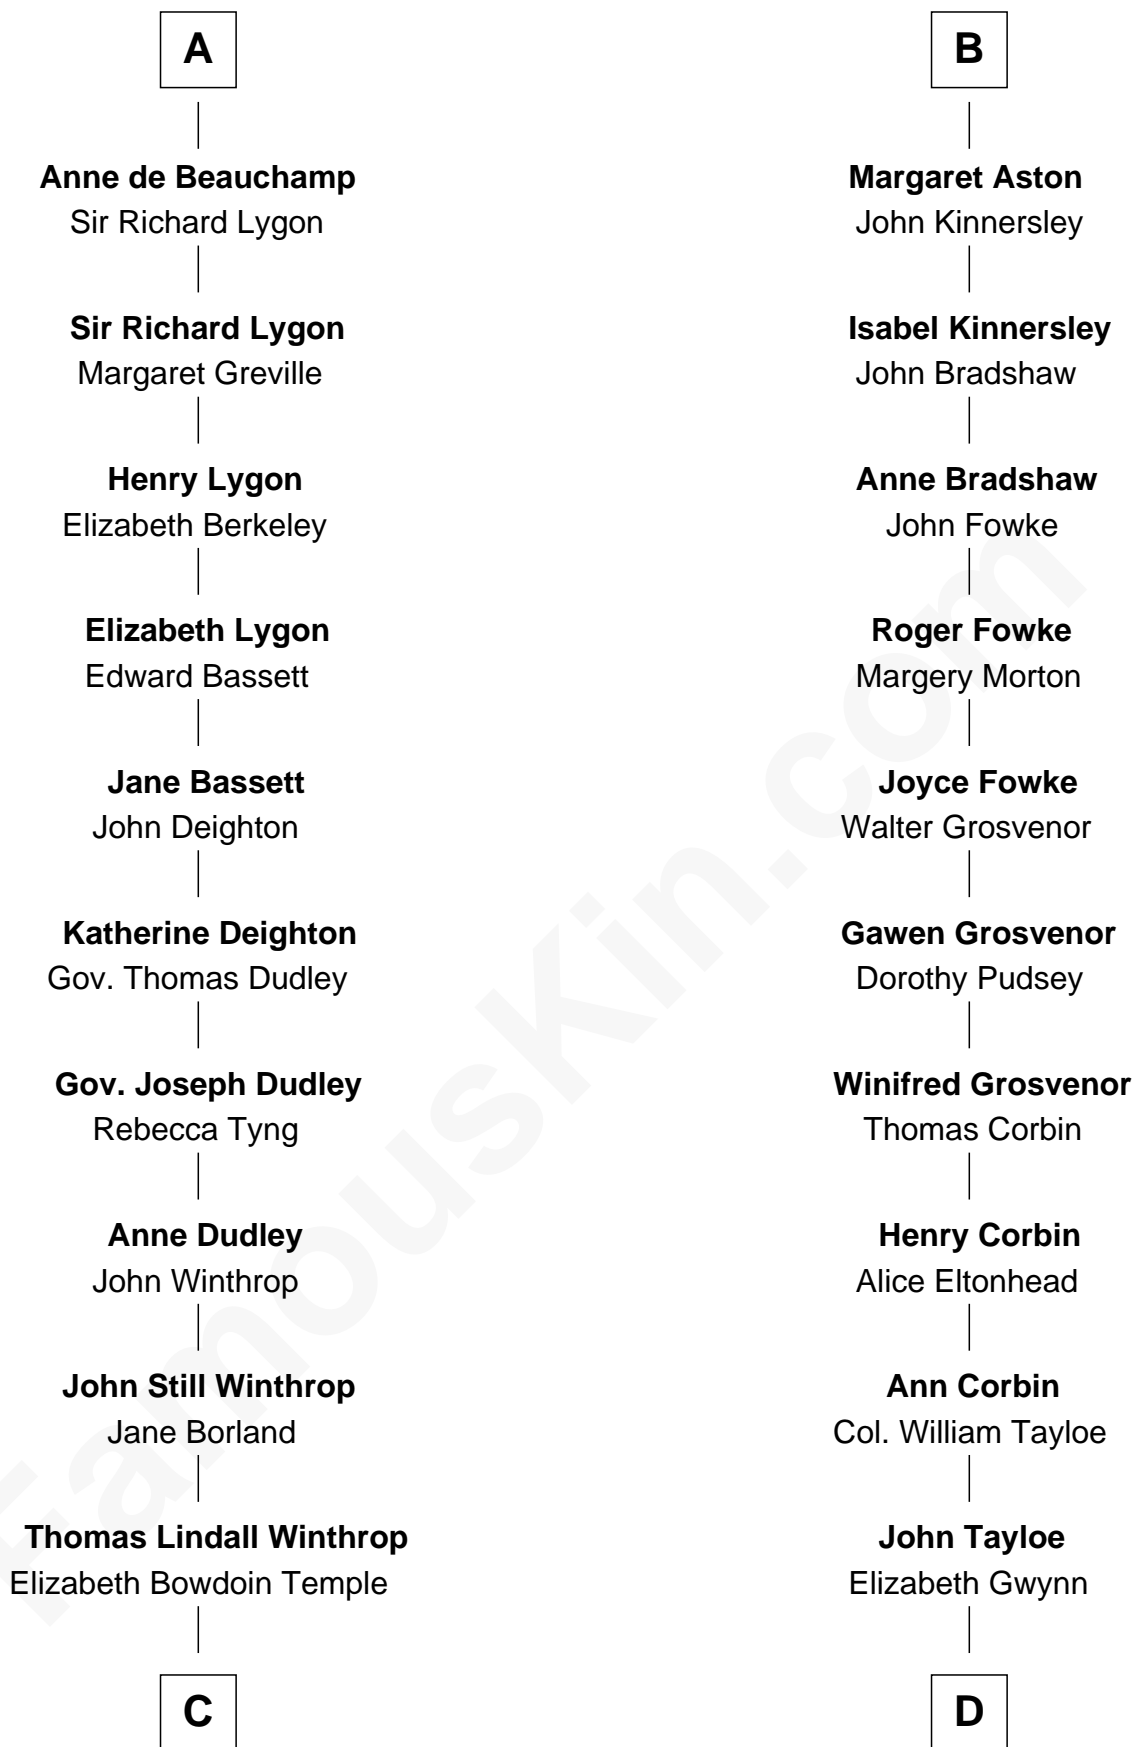

# FamousKin.com Relationship Chart of

**John Kerry**

*68th U.S. Secretary of State*

**19th cousin 2 times removed of**

**Edward Lloyd V**

*13th Governor of Maryland*

**John de Botetourte**

Maud FitzThomas

**Sir Humphrey Stafford**  
Eleanor Aylesbury

**Elizabeth Stafford**  
Sir Richard de Beauchamp

**A**

**Thomas de Botetourte**  
Joan de Somery

**John de Botetourte**  
Joyce la Zouche de Mortimer

**Joyce de Botetourte**  
Sir Baldwin Freville

**Sir Baldwin Freville**  
Maude le Scrope

**Joyce Freville**  
Sir Roger Aston

**Sir Robert Aston**  
Isabel Brereton

**John Aston**  
Elizabeth Delves

**B**

**C**

**Robert Charles Winthrop**  
Elizabeth Cabot Blanchard

**Robert Charles Winthrop**  
Elizabeth Mason

**Margaret Tyndal Winthrop**  
James Grant Forbes

**Rosemary Isabel Forbes**  
Richard John Kerry

**John Kerry**  
*68th U.S. Secretary of State*

**D**

**John Tayloe**  
Rebecca Plater