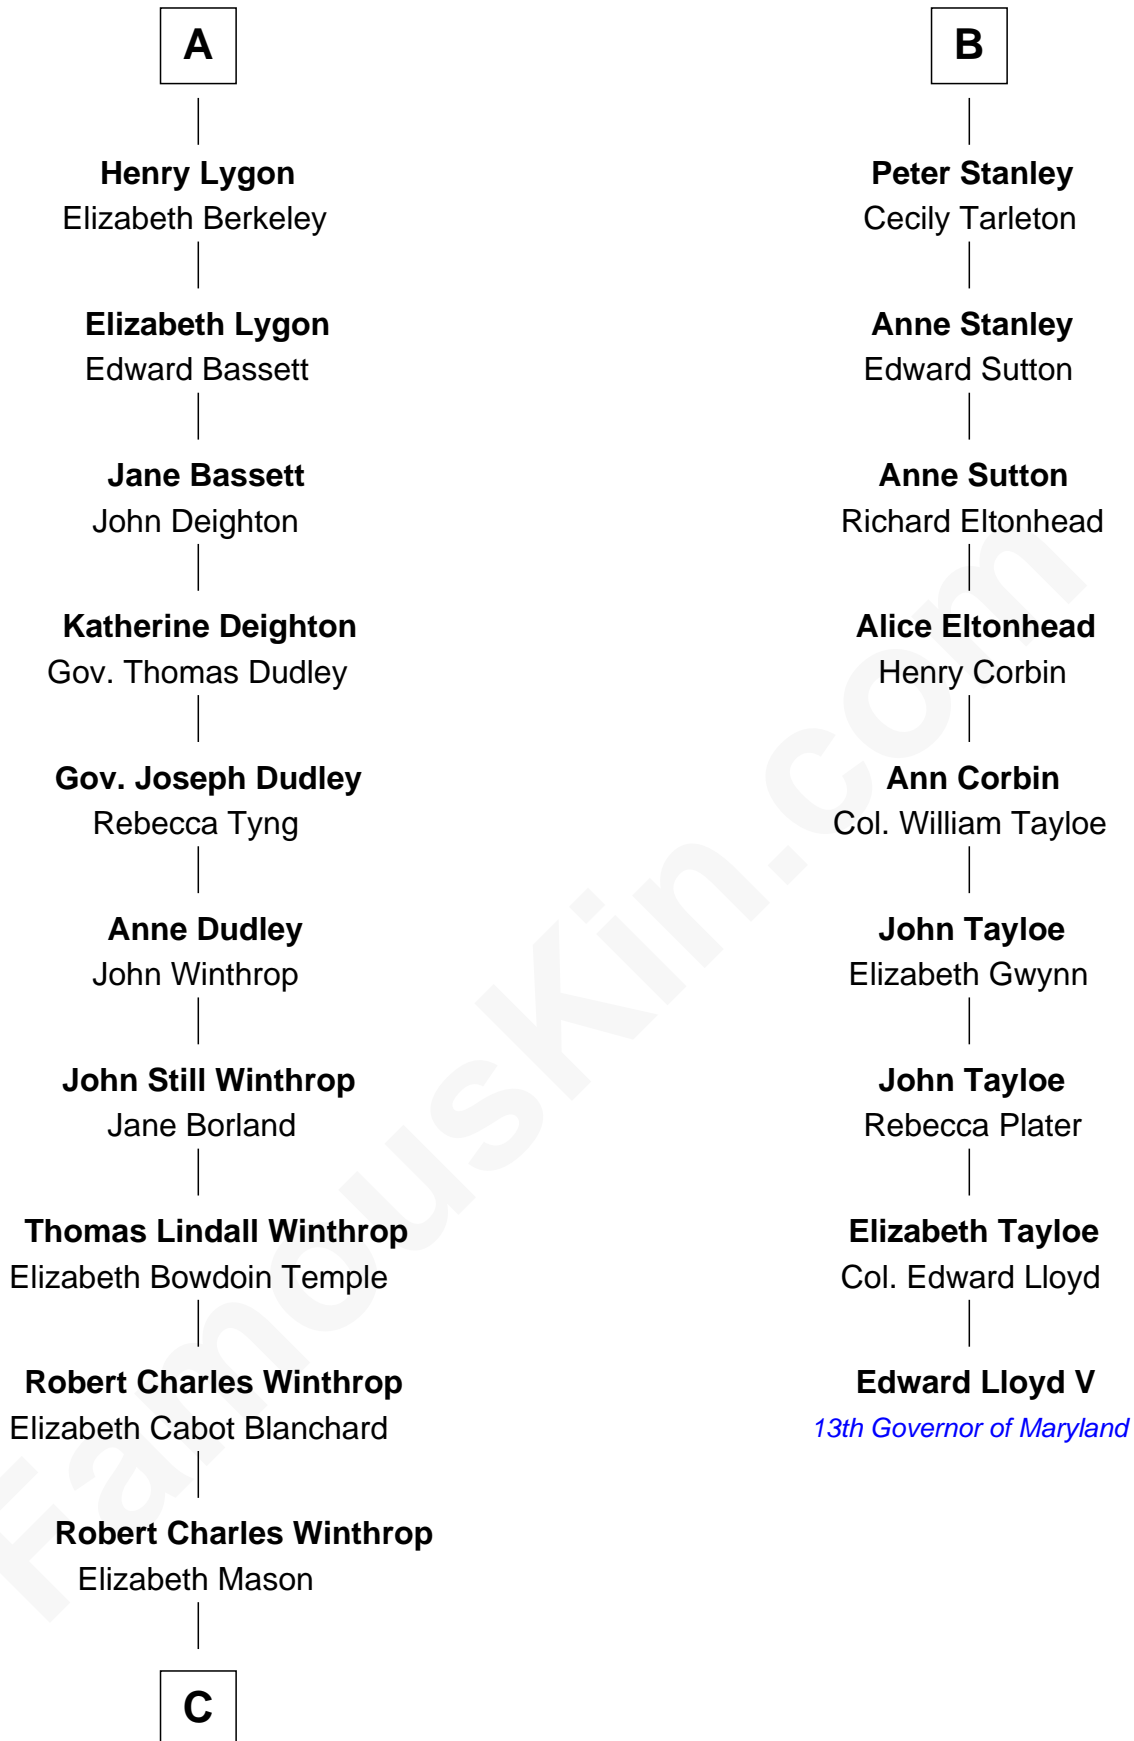

FamousKin.com

Relationship Chart of

John Kerry

68th U.S. Secretary of State

15th cousin 4 times removed of

Edward Lloyd V

13th Governor of Maryland

Katherine de Hastang

Ralph de Stafford

C

—
Margaret Tyndal Winthrop

James Grant Forbes

—
Rosemary Isabel Forbes

Richard John Kerry

—
John Kerry

68th U.S. Secretary of State