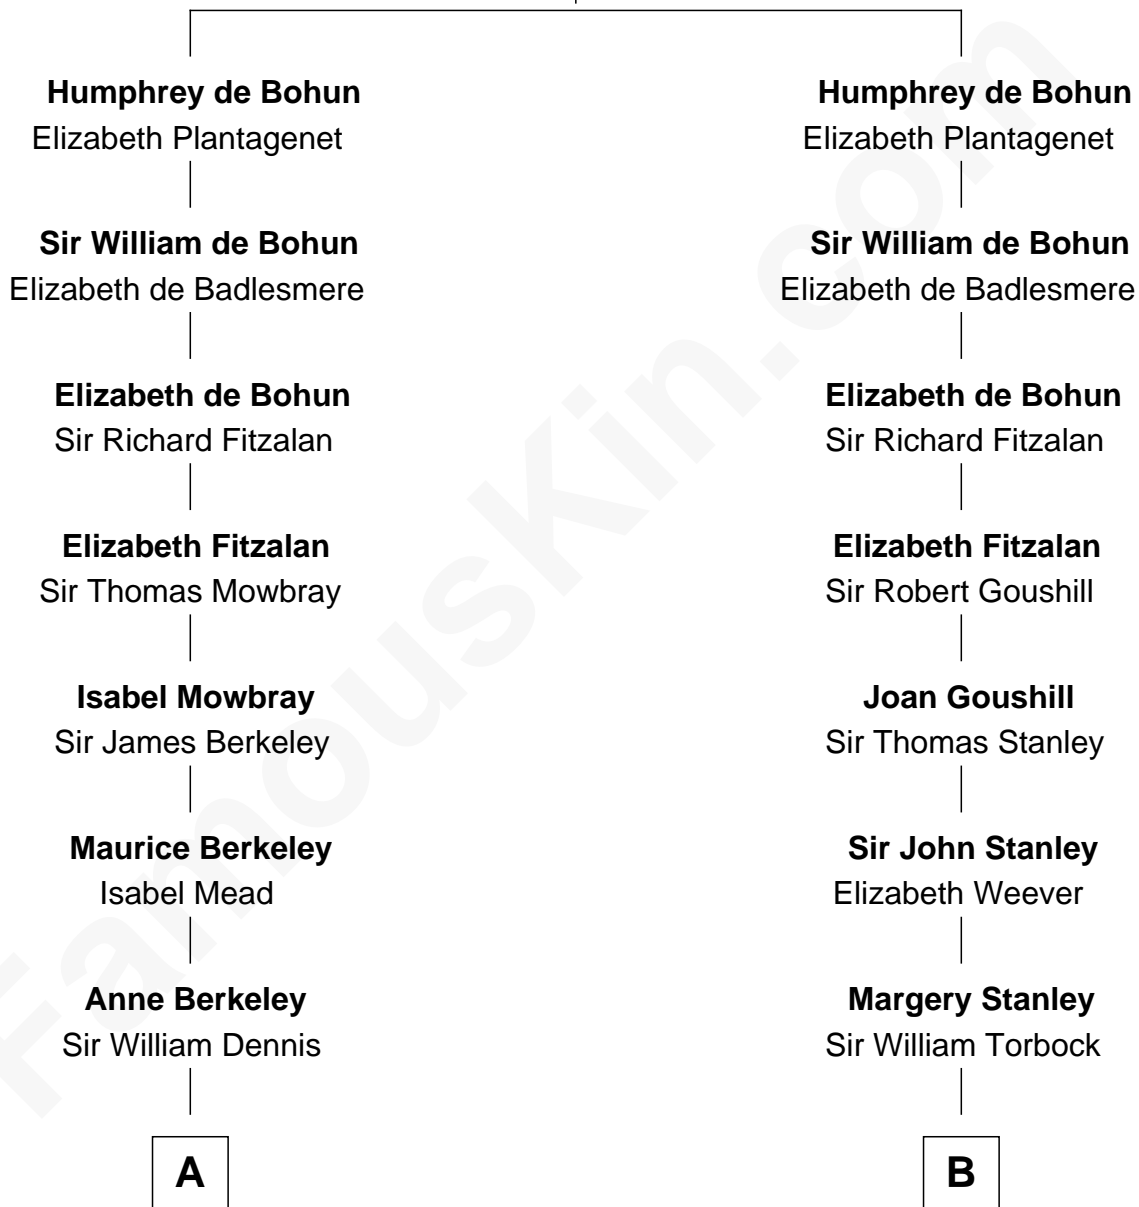

## Relationship Chart of

### John Kerry

68th U.S. Secretary of State

16th cousin 4 times removed of

### Edward Lloyd V

13th Governor of Maryland

**Humphrey de Bohun**

Maud de Fiennes

**C**

Robert Charles Winthrop

Elizabeth Mason

Margaret Tyndal Winthrop

James Grant Forbes

Rosemary Isabel Forbes

Richard John Kerry

John Kerry

*68th U.S. Secretary of State*

FamousKin.com