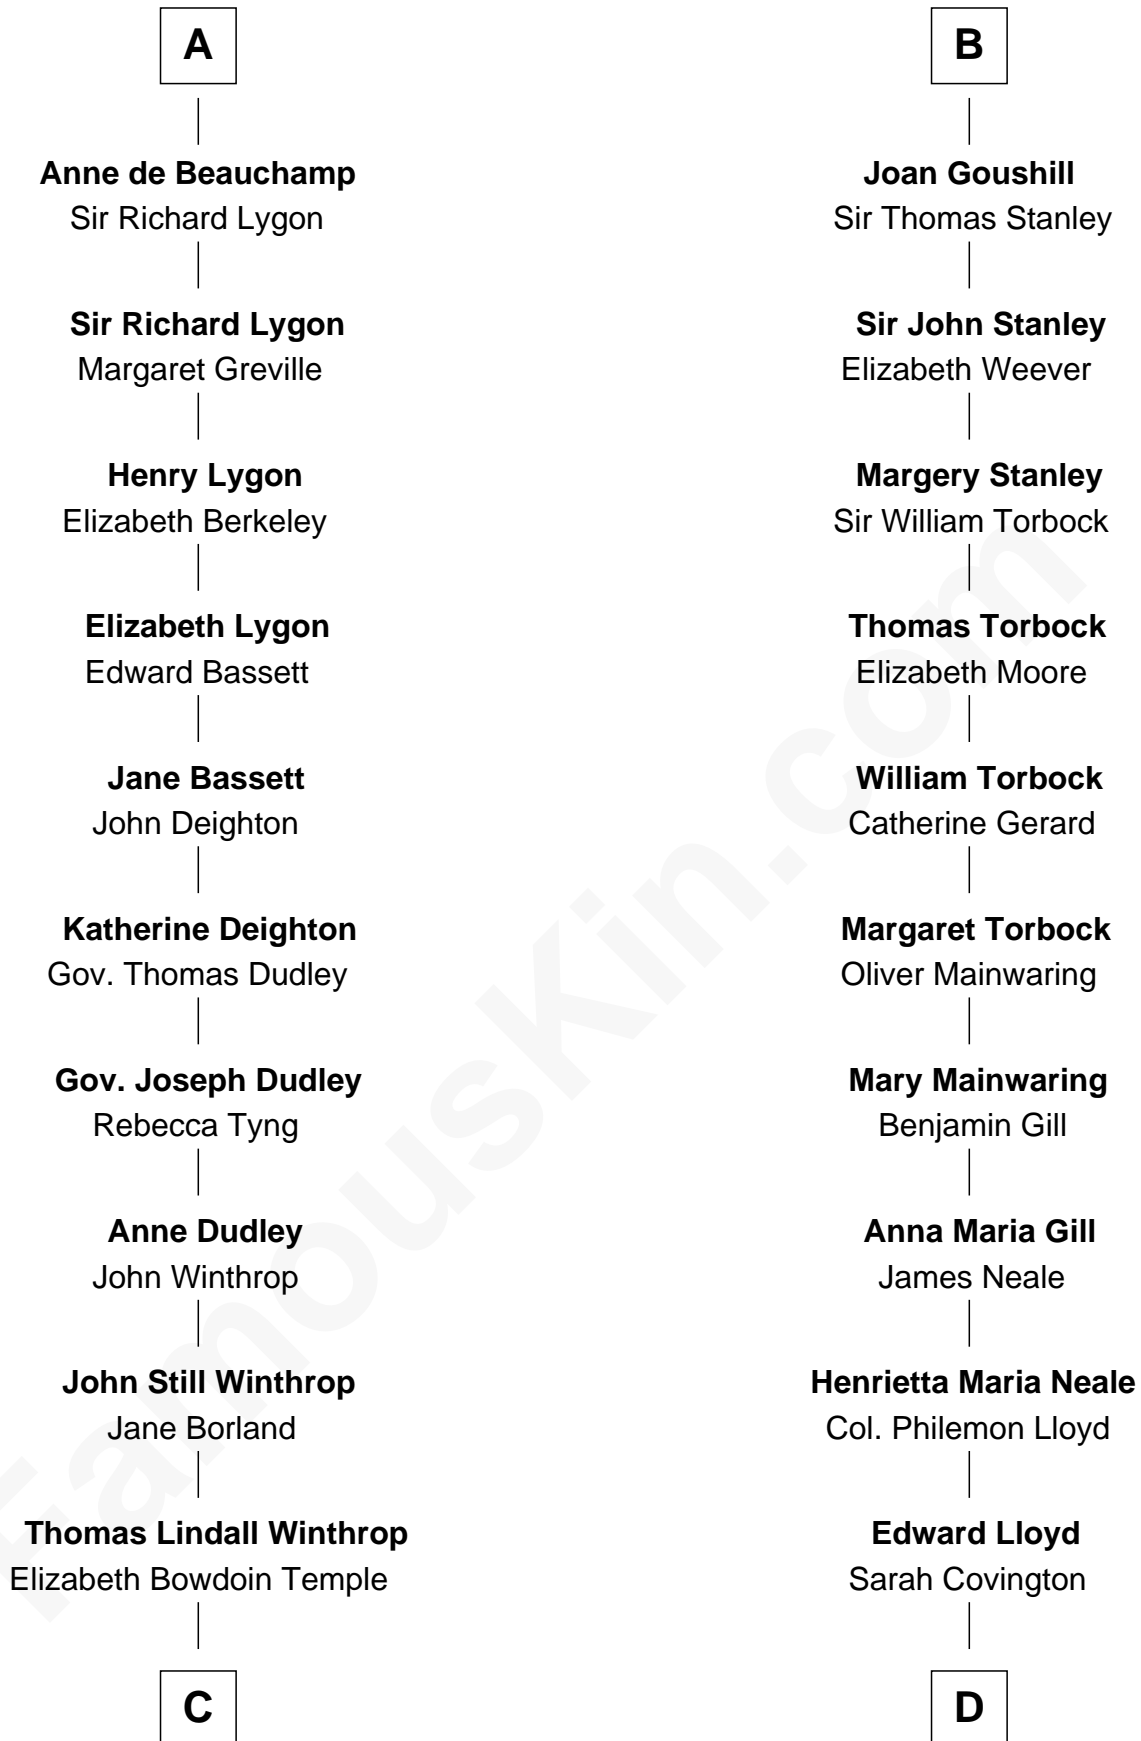

FamousKin.com

Relationship Chart of

John Kerry

68th U.S. Secretary of State

19th cousin 2 times removed of

Edward Lloyd V

13th Governor of Maryland

William Mauduit
Alice de Newburgh

C

Robert Charles Winthrop
Elizabeth Cabot Blanchard

Robert Charles Winthrop
Elizabeth Mason

Margaret Tyndal Winthrop
James Grant Forbes

Rosemary Isabel Forbes
Richard John Kerry

John Kerry
68th U.S. Secretary of State

D

Col. Edward Lloyd
Anne Rousby

Col. Edward Lloyd
Elizabeth Tayloe

Edward Lloyd V
13th Governor of Maryland

FamousKin.com