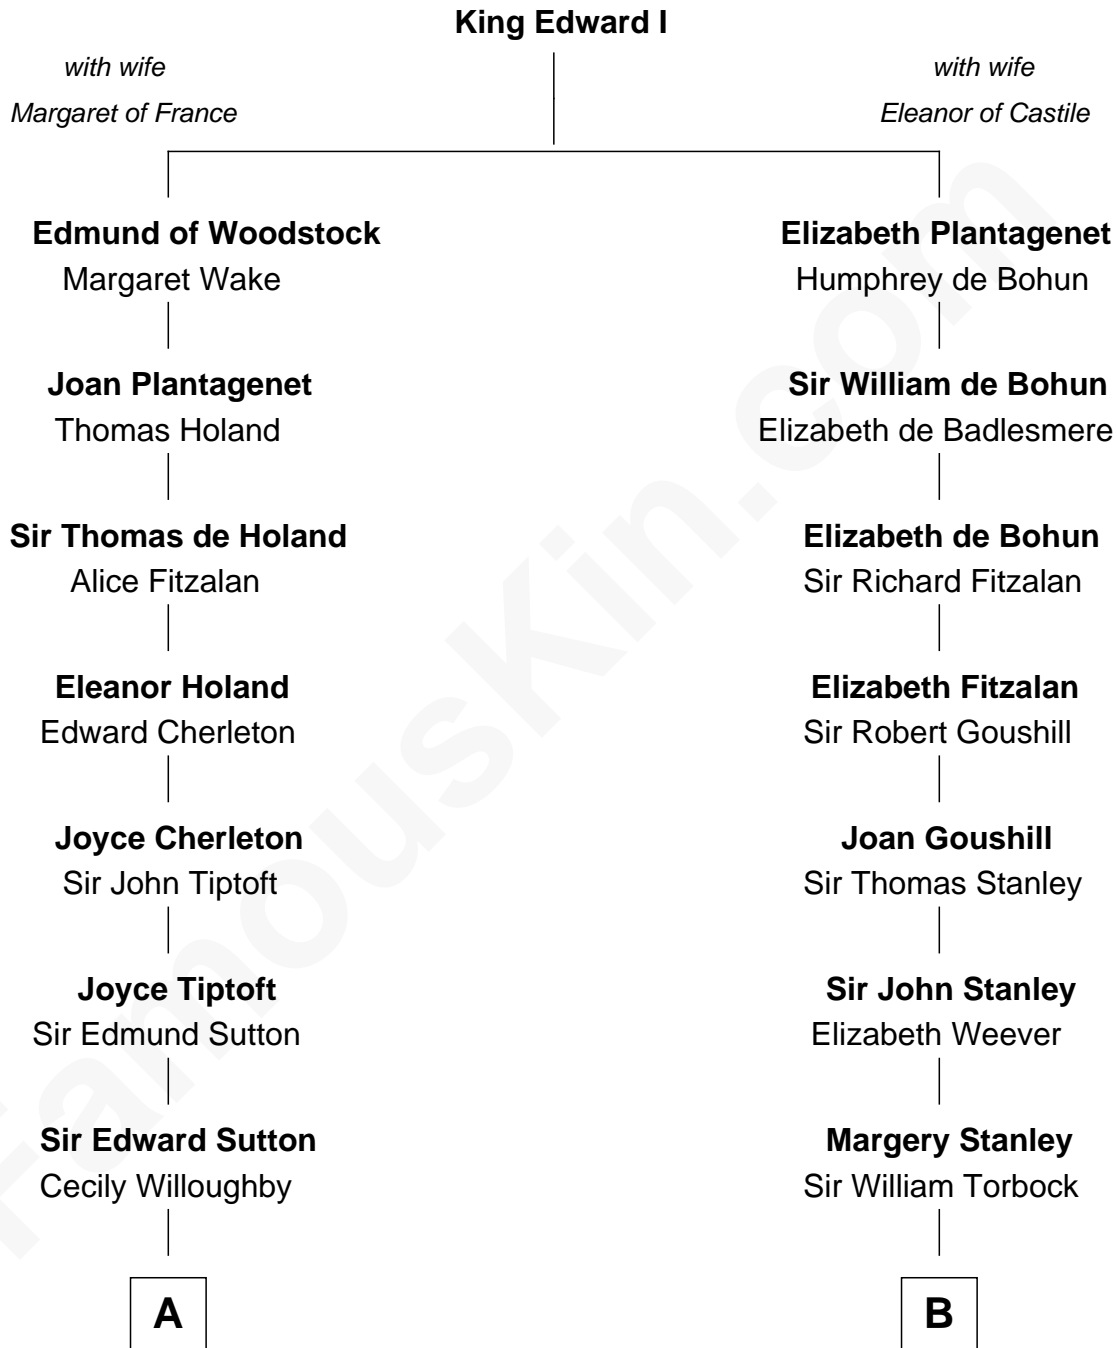

# FamousKin.com Relationship Chart of

**John Kerry**

*68th U.S. Secretary of State*

**16th cousin 3 times removed of**

**Edward Lloyd V**

*13th Governor of Maryland*

**C**

—  
**Margaret Tyndal Winthrop**

James Grant Forbes

—  
**Rosemary Isabel Forbes**

Richard John Kerry

—  
**John Kerry**

*68th U.S. Secretary of State*

FamousKin.com