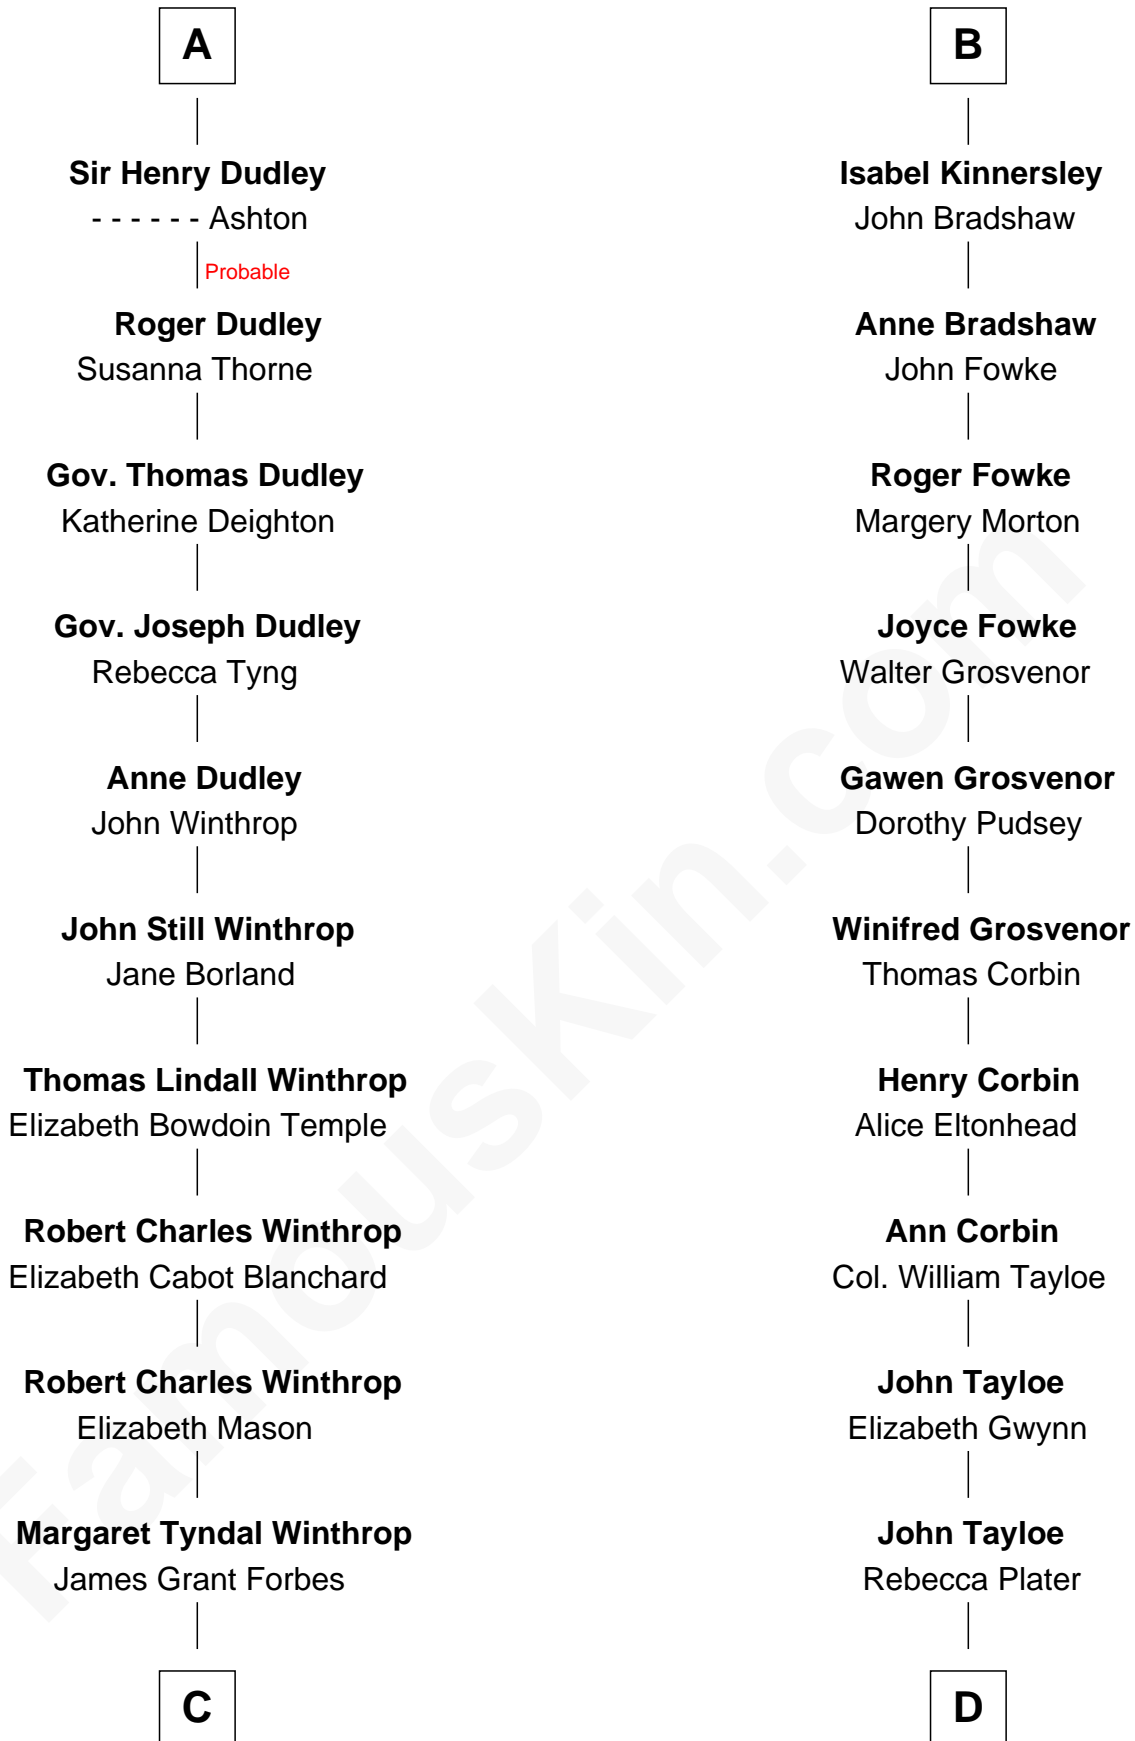

FamousKin.com Relationship Chart of

John Kerry

68th U.S. Secretary of State

18th cousin of

Edward Lloyd V

13th Governor of Maryland

Sir William de Ros
Margery de Badlesmere

Thomas de Ros
Beatrice de Stafford

Maud de Roos
John de Welles

Margaret de Ros
Sir Reynold Grey

Margery de Welles
Stephen le Scrope

Margaret Grey
Sir William Bonville

Maude le Scrope
Sir Baldwin Freville

William Bonville
Elizabeth Harington

Joyce Freville
Sir Roger Aston

William Bonville
Katherine Neville

Sir Robert Aston
Isabel Brereton

Cecily Bonville
Thomas Grey

John Aston
Elizabeth Delves

Cecily Grey
Sir John Sutton

Margaret Aston
John Kinnersley

A

B

C

Rosemary Isabel Forbes

Richard John Kerry

John Kerry

68th U.S. Secretary of State

D