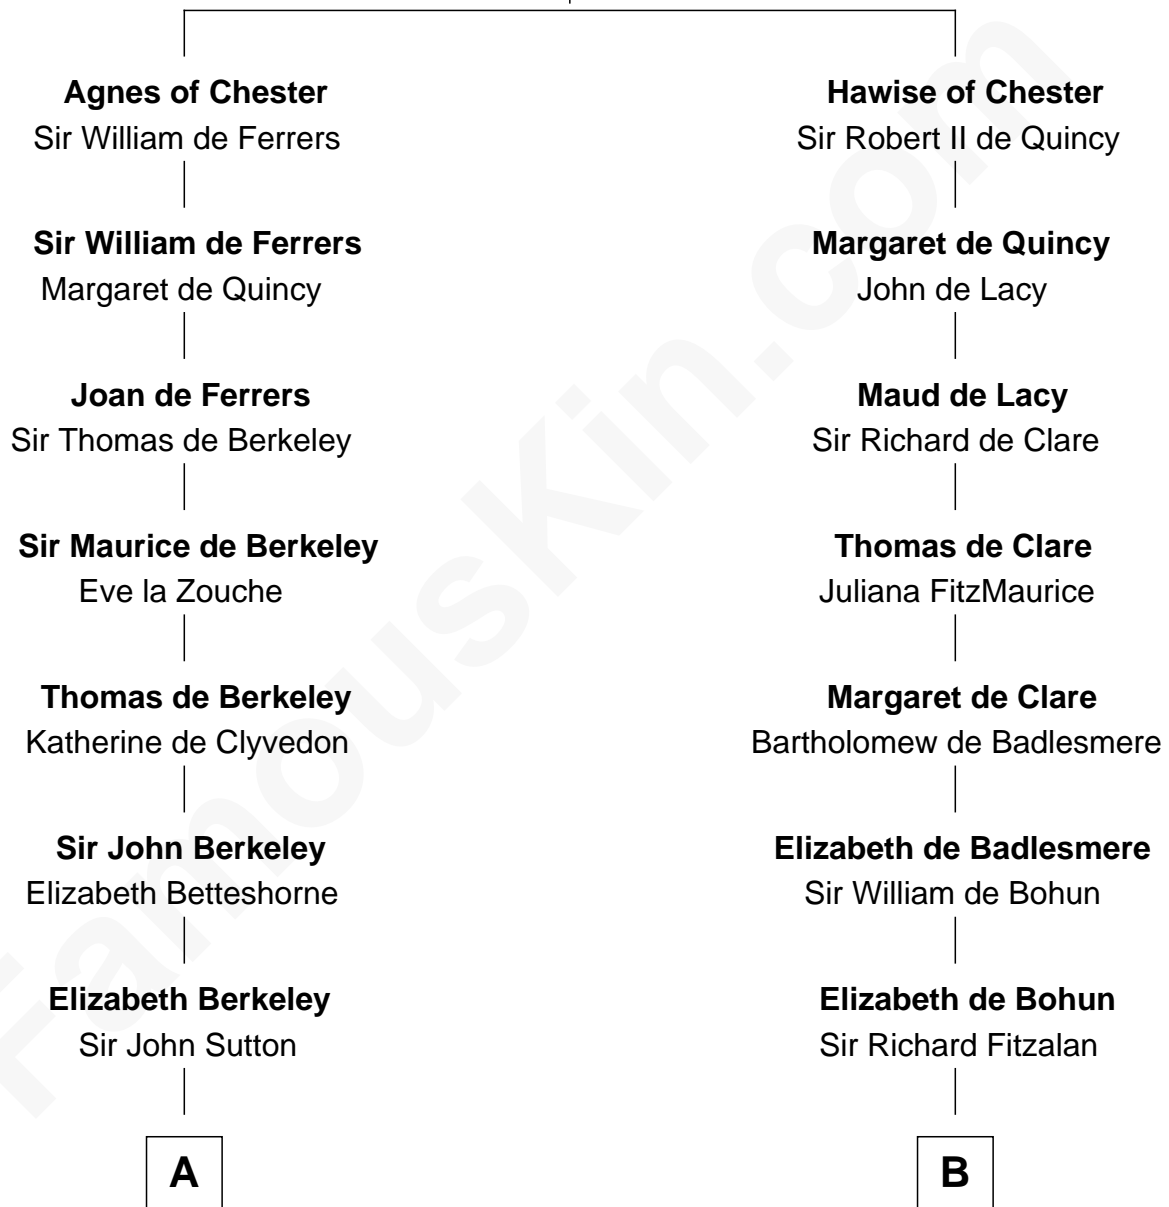

## Relationship Chart of

### John Kerry

68th U.S. Secretary of State

20th cousin 1 time removed of

### Edward Lloyd V

13th Governor of Maryland

**Hugh de Kevelioc**  
Bertrade de Montfort

**C**

**Robert Charles Winthrop**  
Elizabeth Cabot Blanchard

**Robert Charles Winthrop**  
Elizabeth Mason

**Margaret Tyndal Winthrop**  
James Grant Forbes

**Rosemary Isabel Forbes**  
Richard John Kerry

**John Kerry**  
*68th U.S. Secretary of State*

**D**

**Edward Lloyd**  
Sarah Covington

**Col. Edward Lloyd**  
Anne Rousby

**Col. Edward Lloyd**  
Elizabeth Tayloe