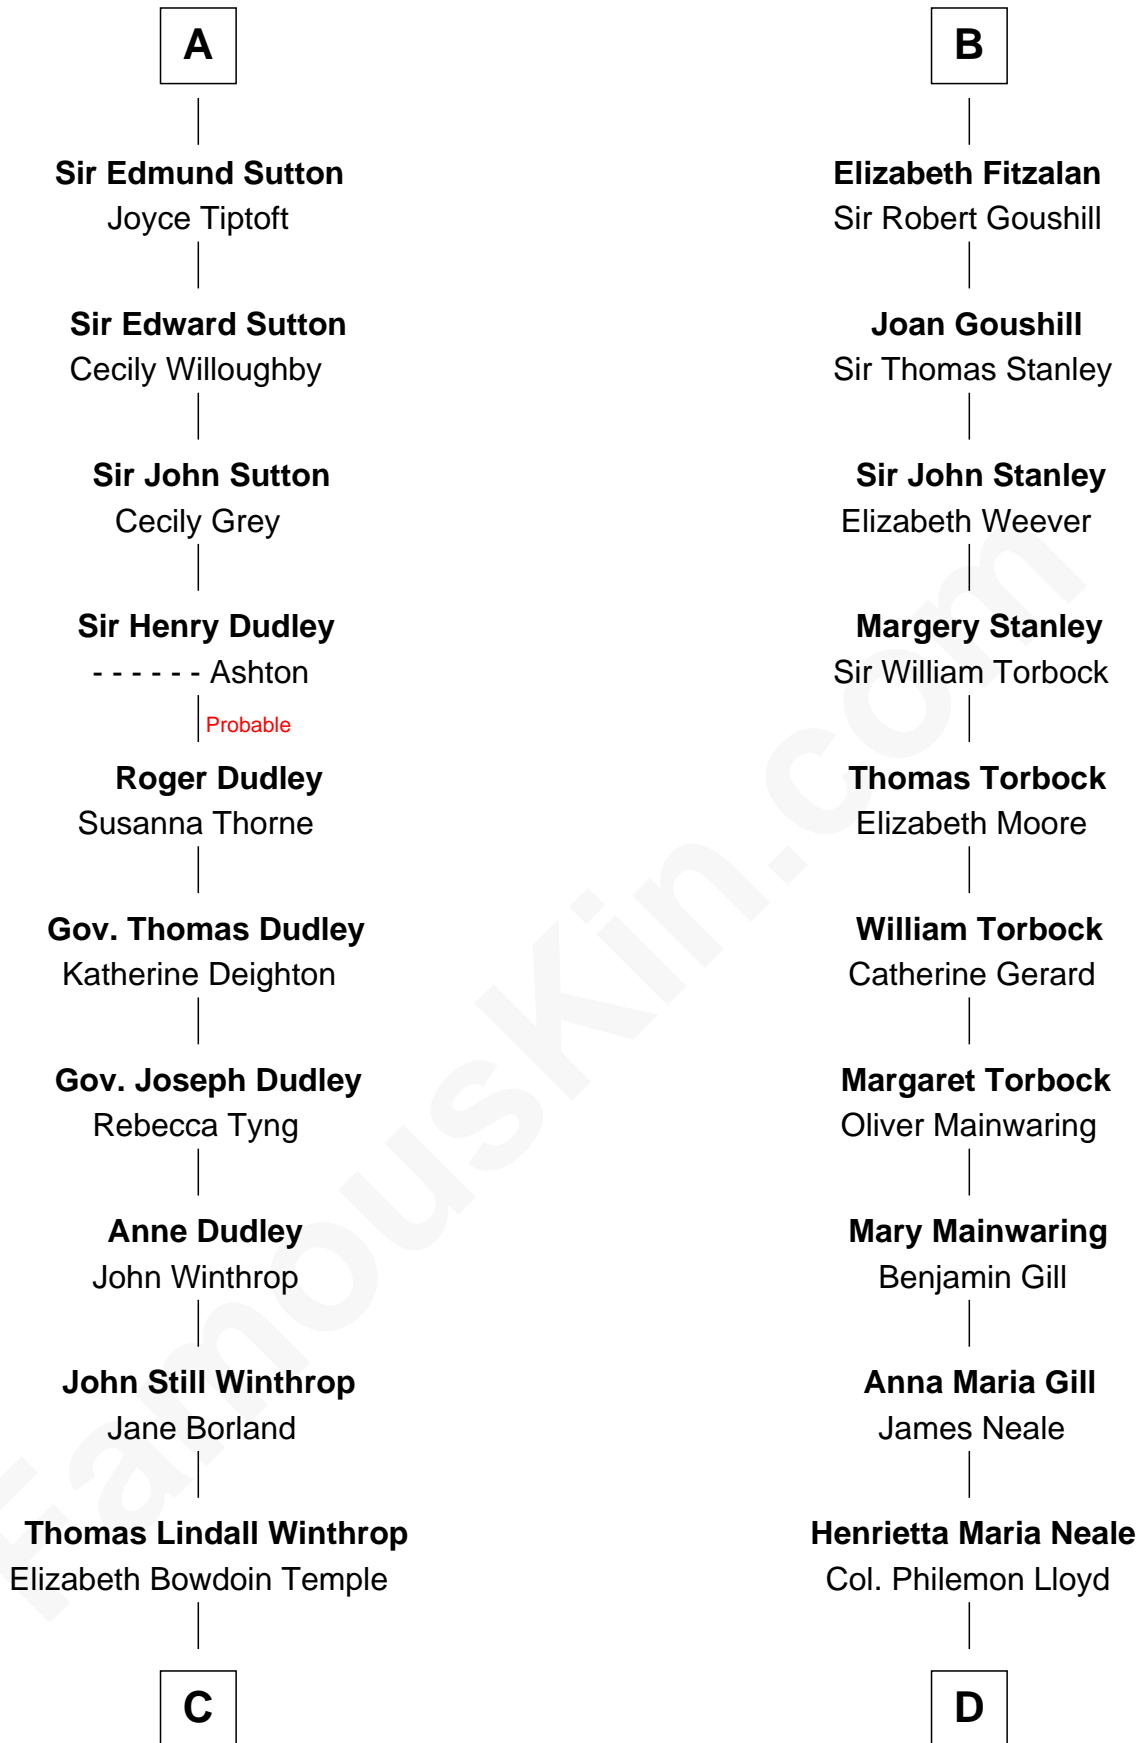

## Relationship Chart of

### John Kerry

68th U.S. Secretary of State

20th cousin 1 time removed of

### Edward Lloyd V

13th Governor of Maryland

**Hugh de Kevelioc**  
Bertrade de Montfort

**C**

**Robert Charles Winthrop**  
Elizabeth Cabot Blanchard

**Robert Charles Winthrop**  
Elizabeth Mason

**Margaret Tyndal Winthrop**  
James Grant Forbes

**Rosemary Isabel Forbes**  
Richard John Kerry

**John Kerry**  
*68th U.S. Secretary of State*

**D**

**Edward Lloyd**  
Sarah Covington

**Col. Edward Lloyd**  
Anne Rousby

**Col. Edward Lloyd**  
Elizabeth Tayloe