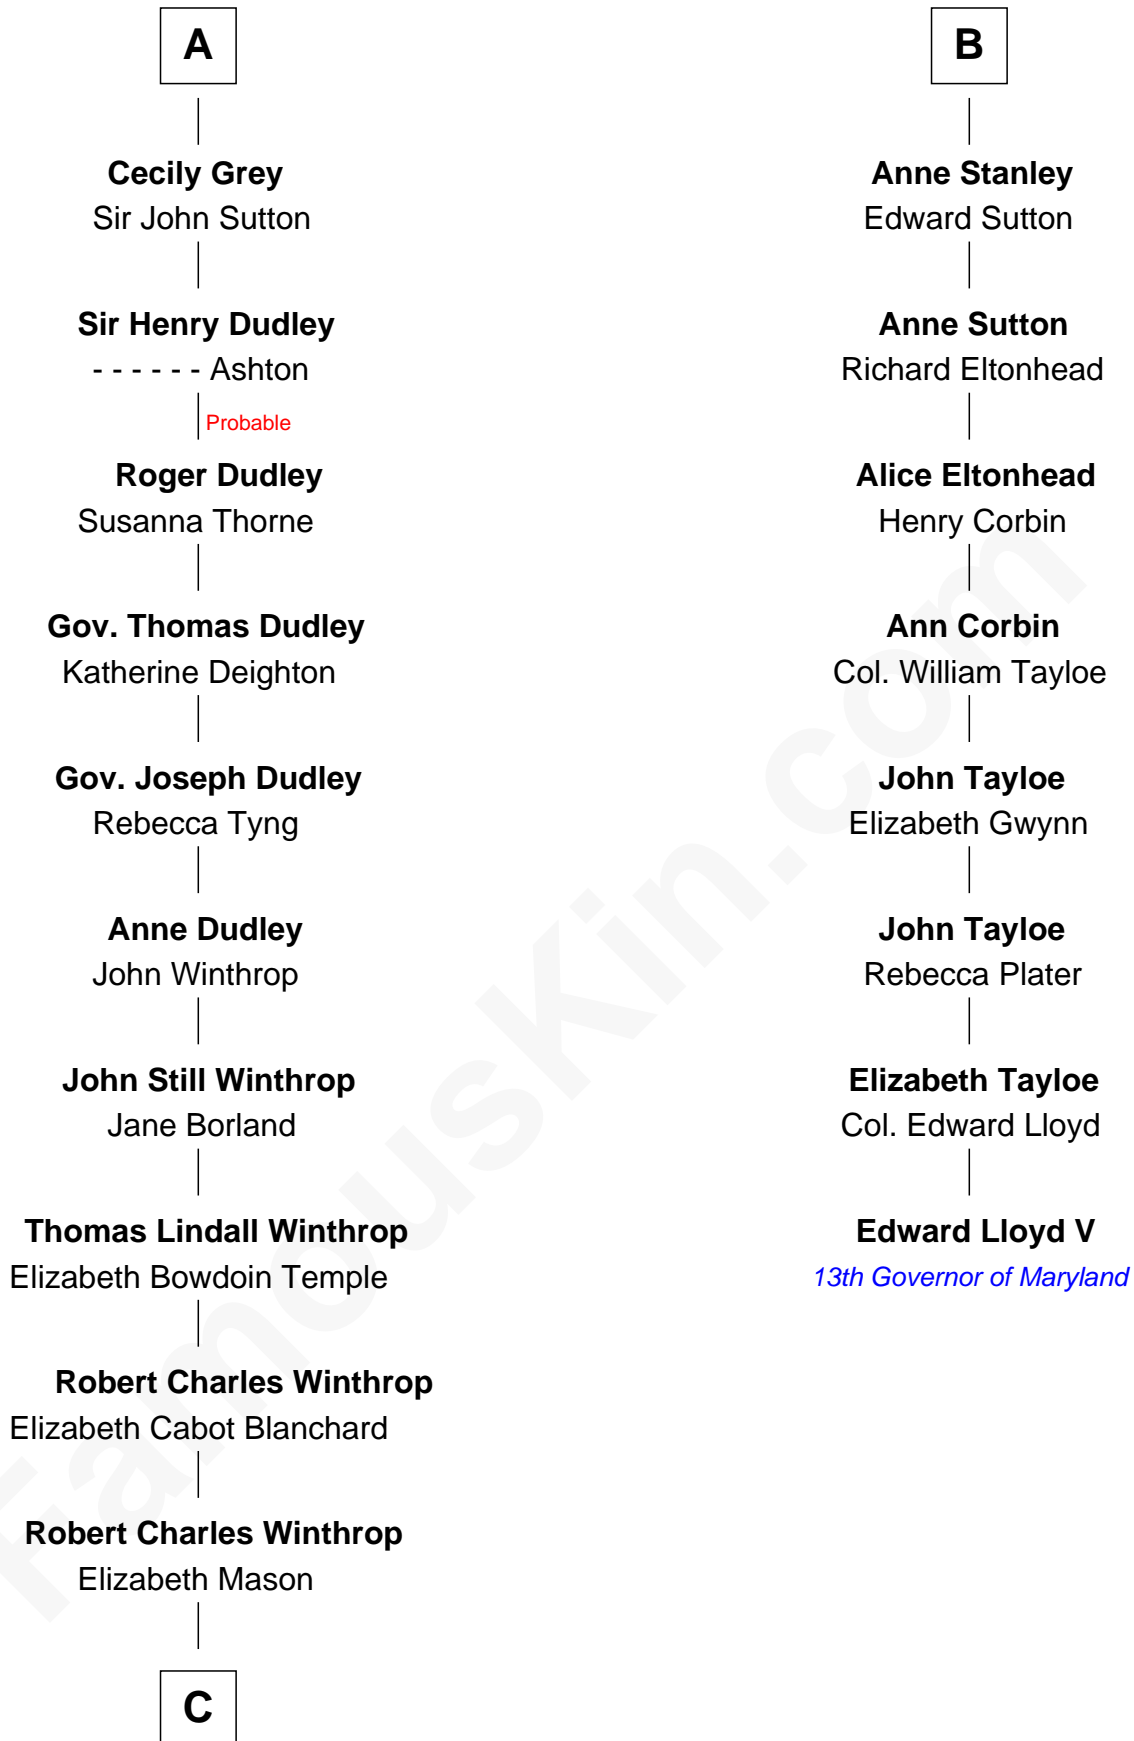

FamousKin.com Relationship Chart of

John Kerry

68th U.S. Secretary of State

14th cousin 5 times removed of

Edward Lloyd V

13th Governor of Maryland

Sir John de Harington

Joan - - - - -

Katherine Banastre

Sir Nicholas Harington

Isabel English

Sir William Harington

Margaret de Neville

Agnes Harington

Sir Alexander Radcliffe

Isabel Radcliffe

Sir James Harington

Anne Harington

Sir William Stanley

Peter Stanley

Cecily Tarleton

B

C

—
Margaret Tyndal Winthrop

James Grant Forbes

—
Rosemary Isabel Forbes

Richard John Kerry

—
John Kerry

68th U.S. Secretary of State

FamousKin.com