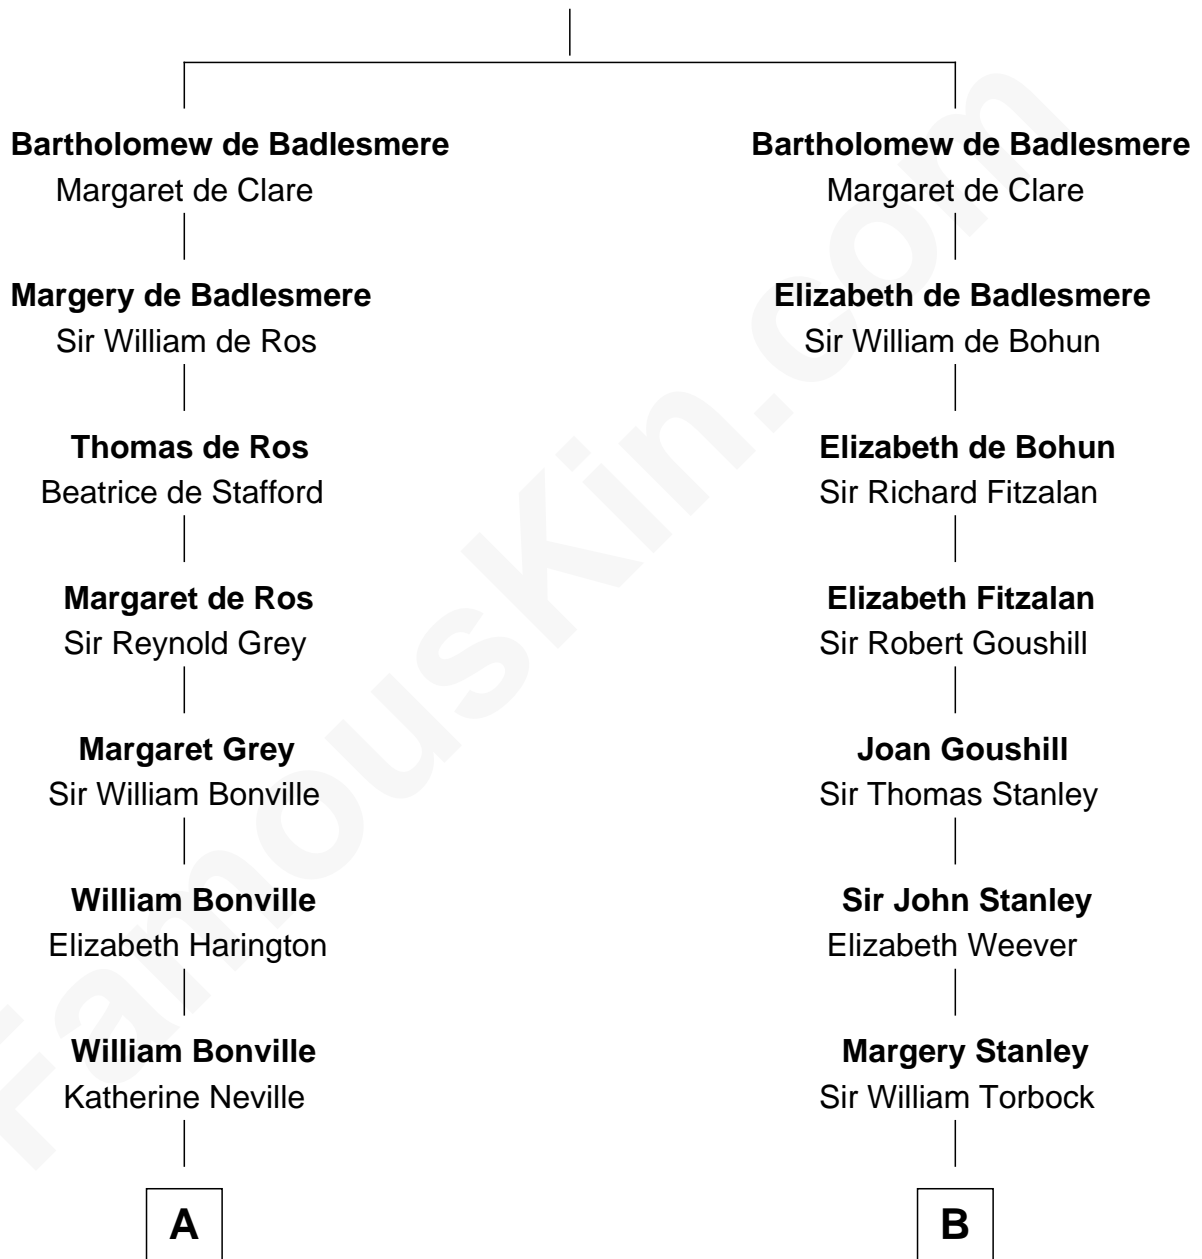

FamousKin.com Relationship Chart of

John Kerry

68th U.S. Secretary of State

16th cousin 4 times removed of

Edward Lloyd V

13th Governor of Maryland

Gunselm de Badlesmere

C

Robert Charles Winthrop

Elizabeth Mason

Margaret Tyndal Winthrop

James Grant Forbes

Rosemary Isabel Forbes

Richard John Kerry

John Kerry

68th U.S. Secretary of State

FamousKin.com