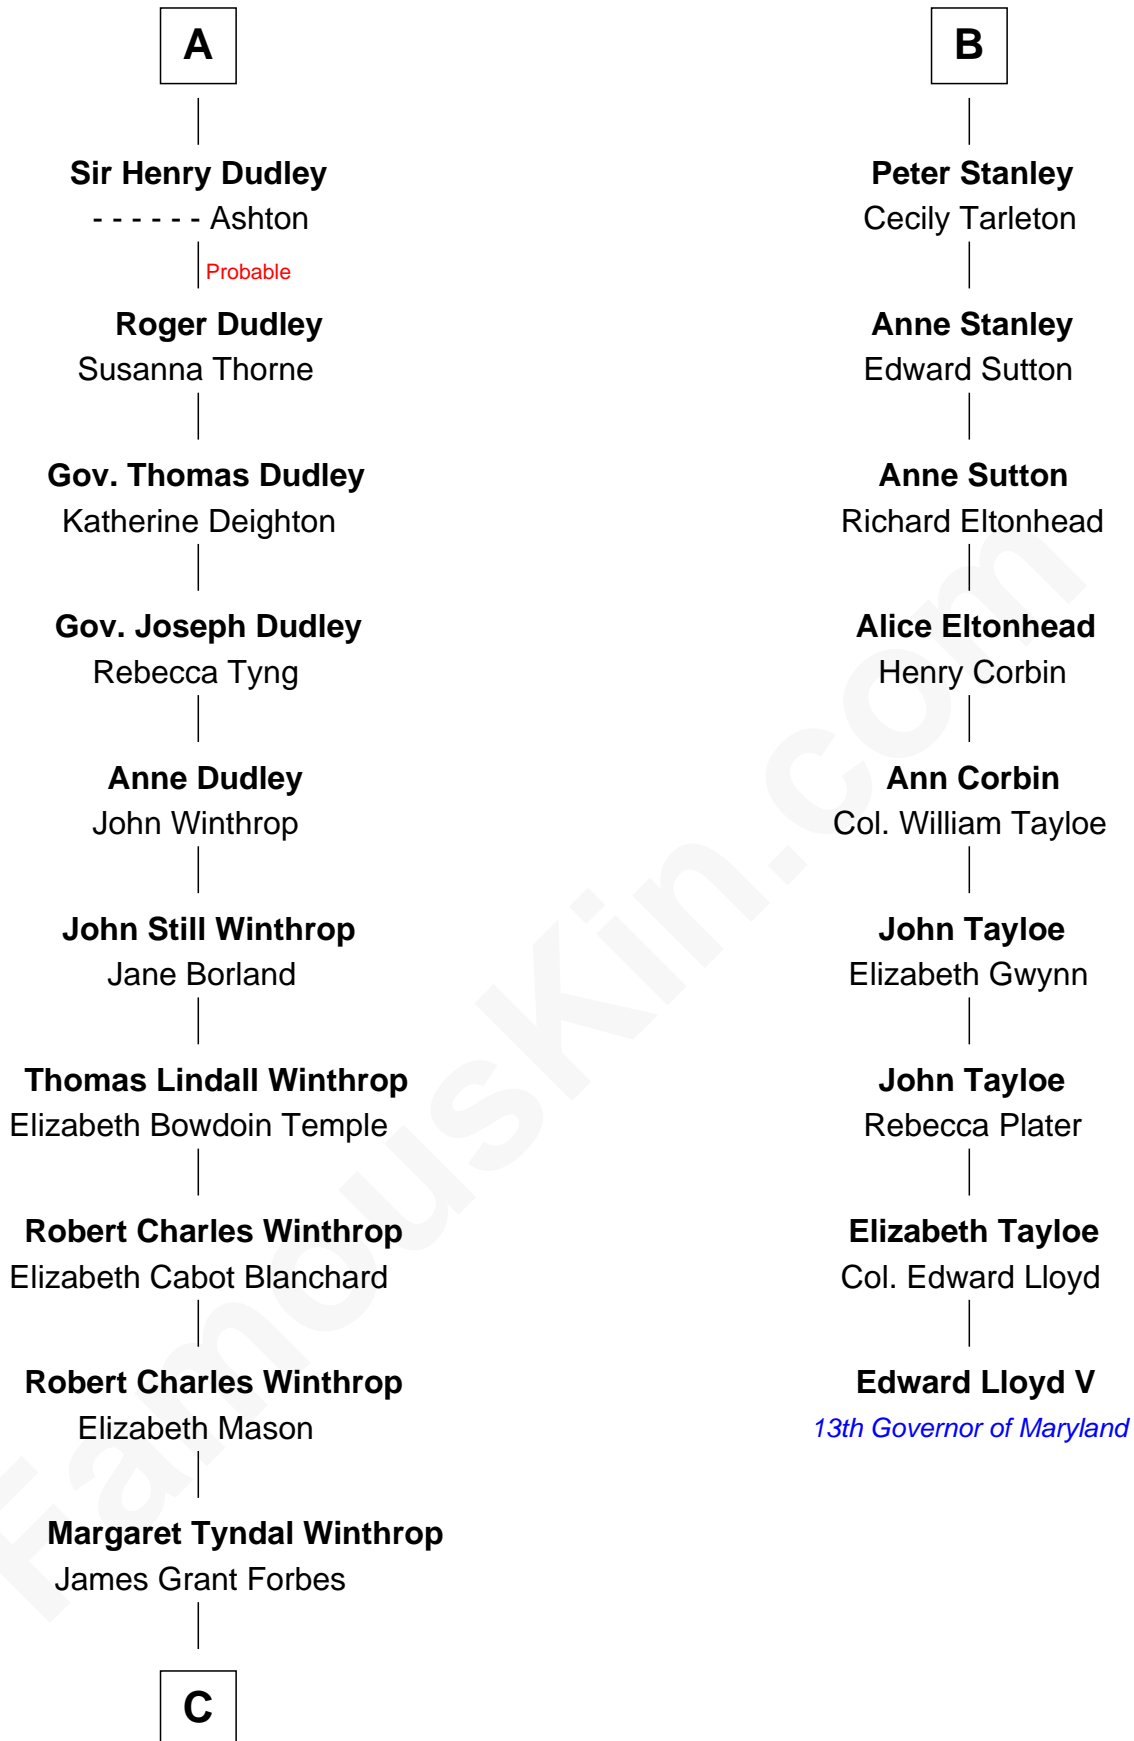

FamousKin.com Relationship Chart of **John Kerry**

68th U.S. Secretary of State

15th cousin 3 times removed of

Edward Lloyd V

13th Governor of Maryland

Ralph de Stafford

*with wife
Margaret de Audley*

*with wife
Katherine de Hastang*

Margaret Grey

Sir William Bonville

Maud de Swinnerton

Sir John Savage

William Bonville

Elizabeth Harington

Mary Savage

William Stanley

William Bonville

Katherine Neville

William Stanley

Alice Hoghton

Cecily Bonville

Thomas Grey

Sir William Stanley

Agnes Grosvenor

Cecily Grey

Sir John Sutton

Sir William Stanley

Anne Harington

A

B

C

—
Rosemary Isabel Forbes