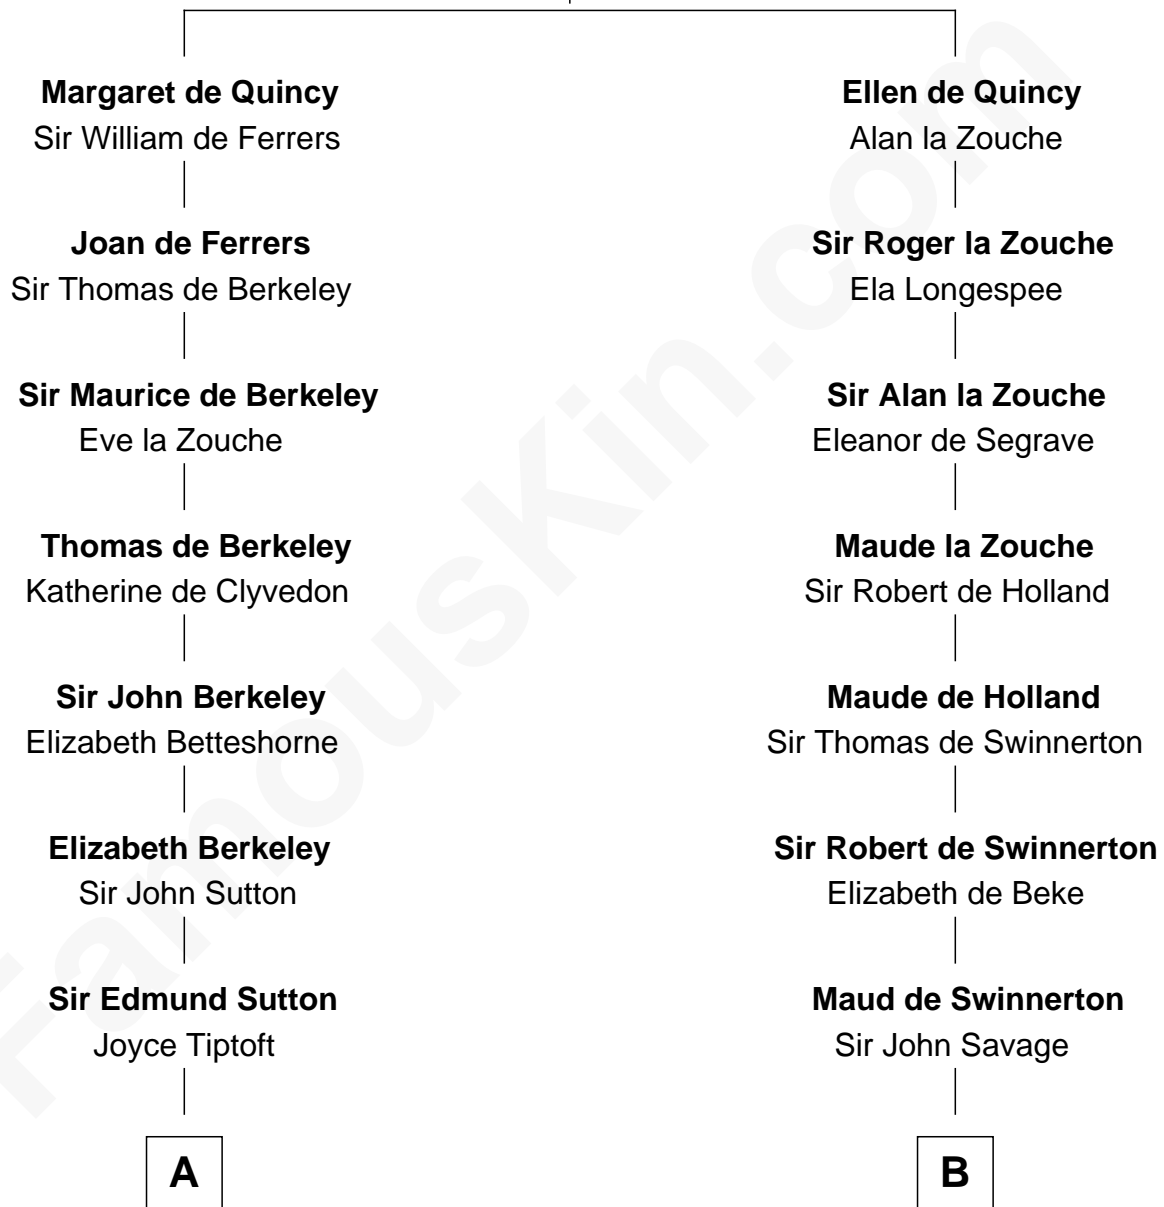

FamousKin.com

Relationship Chart of

John Kerry

68th U.S. Secretary of State

19th cousin 1 time removed of

Edward Lloyd V

13th Governor of Maryland

Sir Roger de Quincy
Helen of Galloway

C

Robert Charles Winthrop

Elizabeth Mason

Margaret Tyndal Winthrop

James Grant Forbes

Rosemary Isabel Forbes

Richard John Kerry

John Kerry