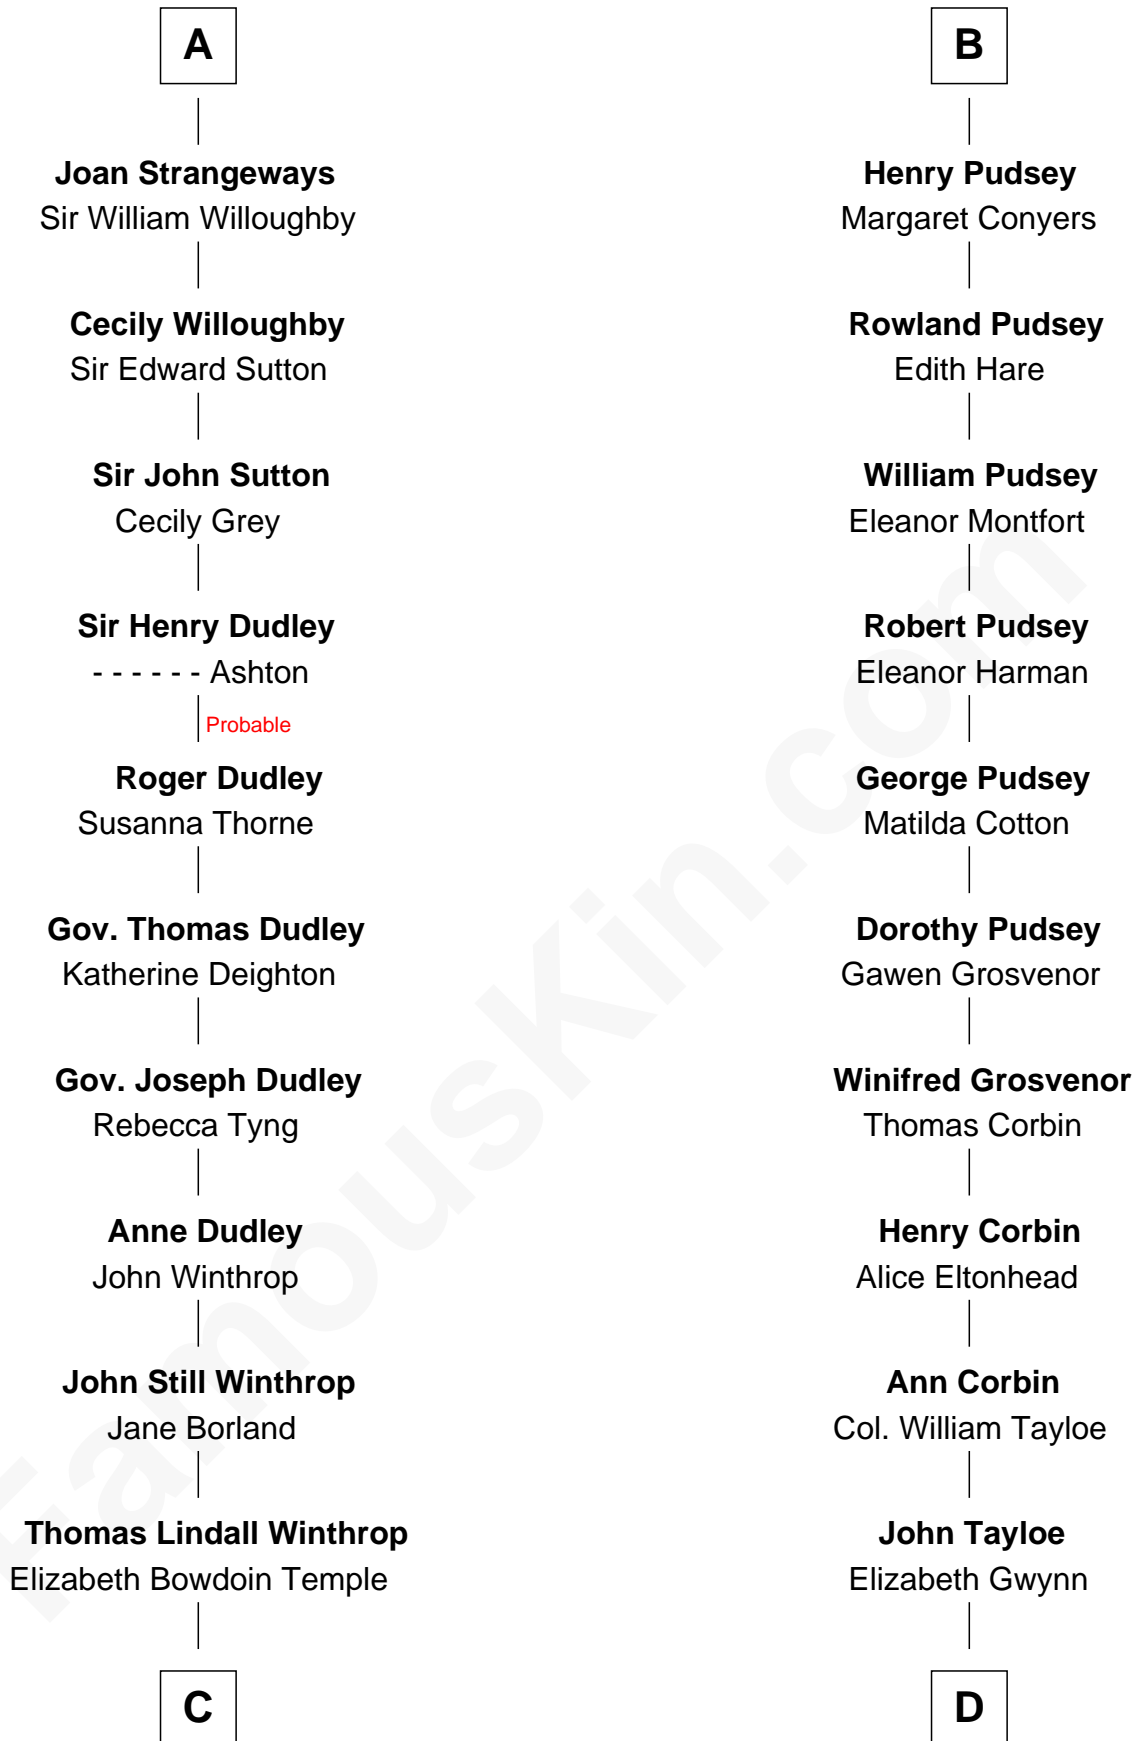

FamousKin.com

Relationship Chart of

John Kerry

68th U.S. Secretary of State

19th cousin 2 times removed of

Edward Lloyd V

13th Governor of Maryland

John Fitz Robert

Ada de Baliol

C

Robert Charles Winthrop
Elizabeth Cabot Blanchard

Robert Charles Winthrop
Elizabeth Mason

Margaret Tyndal Winthrop
James Grant Forbes

Rosemary Isabel Forbes
Richard John Kerry

John Kerry
68th U.S. Secretary of State

D

John Tayloe
Rebecca Plater

Elizabeth Tayloe
Col. Edward Lloyd

Edward Lloyd V
13th Governor of Maryland

FamousKin.com