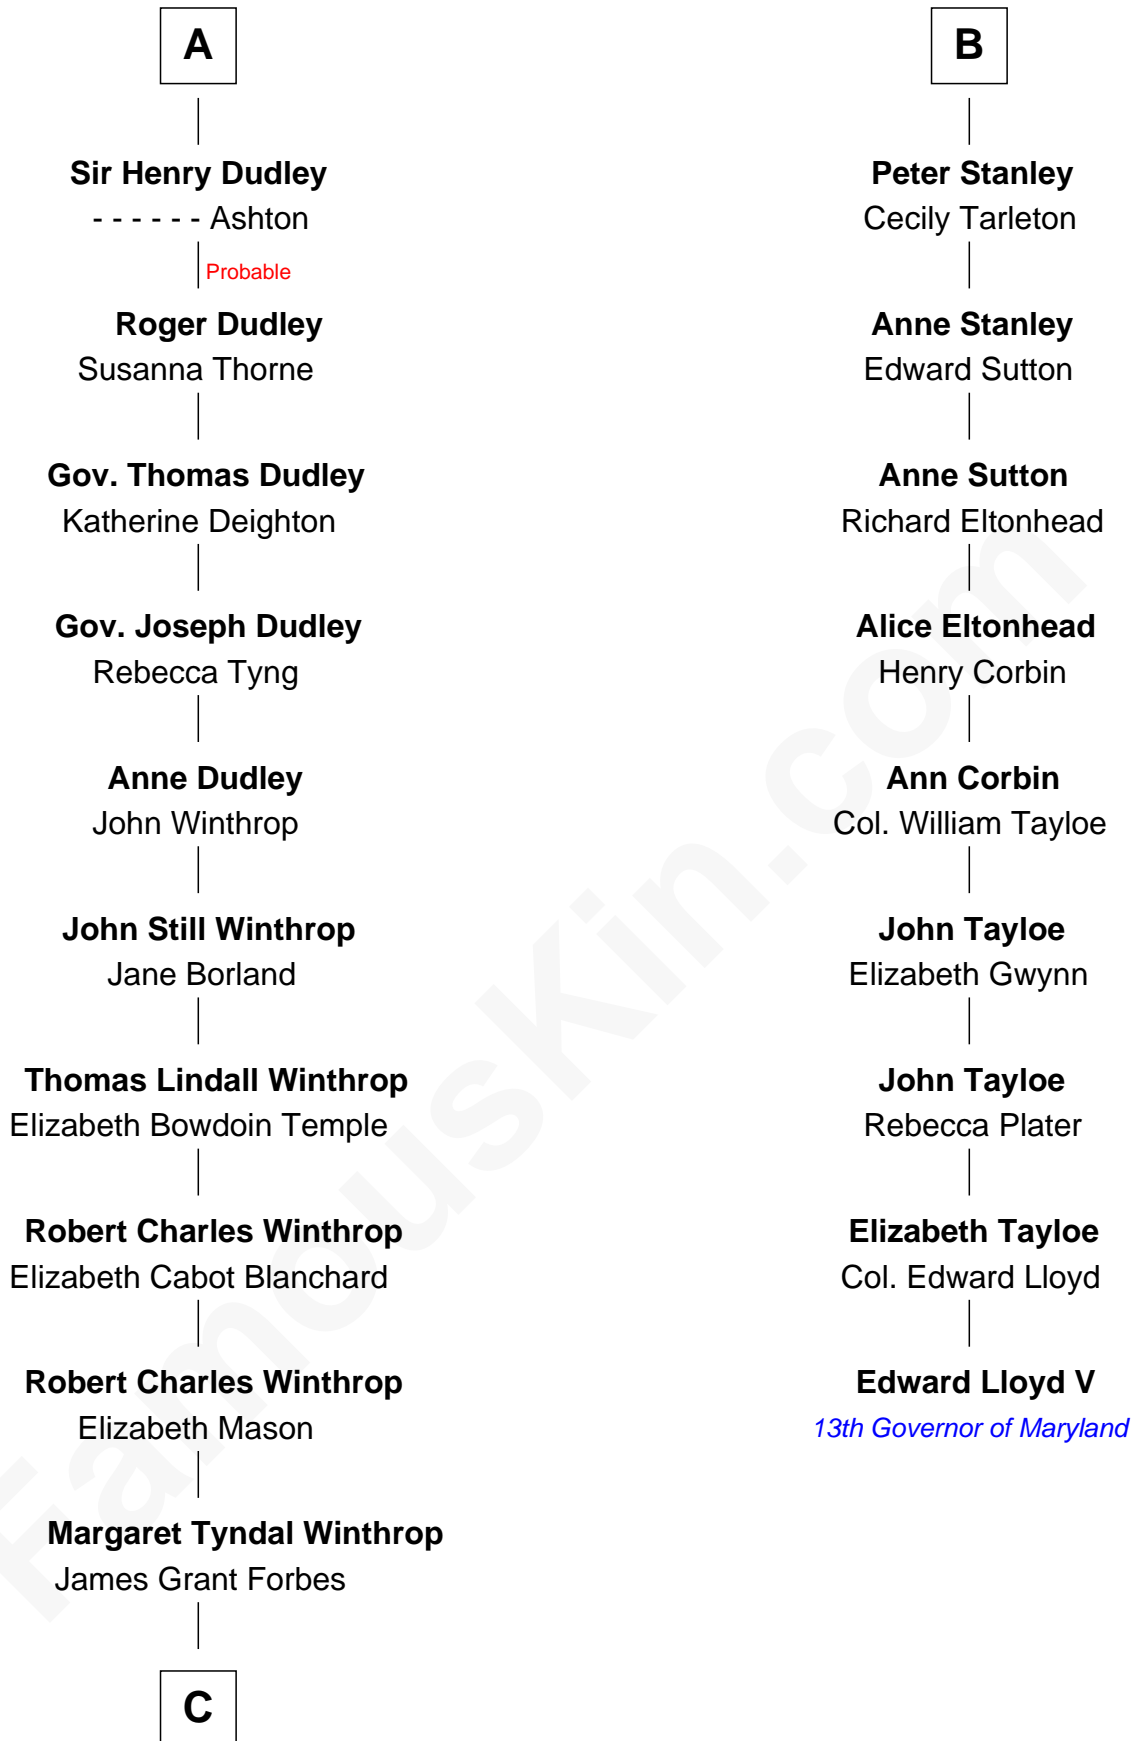

# FamousKin.com Relationship Chart of

**John Kerry**

*68th U.S. Secretary of State*

15th cousin 3 times removed of

**Edward Lloyd V**

*13th Governor of Maryland*

**Sir Robert de Holland**

Maude la Zouche

**C**

—  
**Rosemary Isabel Forbes**

Richard John Kerry

—  
**John Kerry**

*68th U.S. Secretary of State*

FamousKin.com