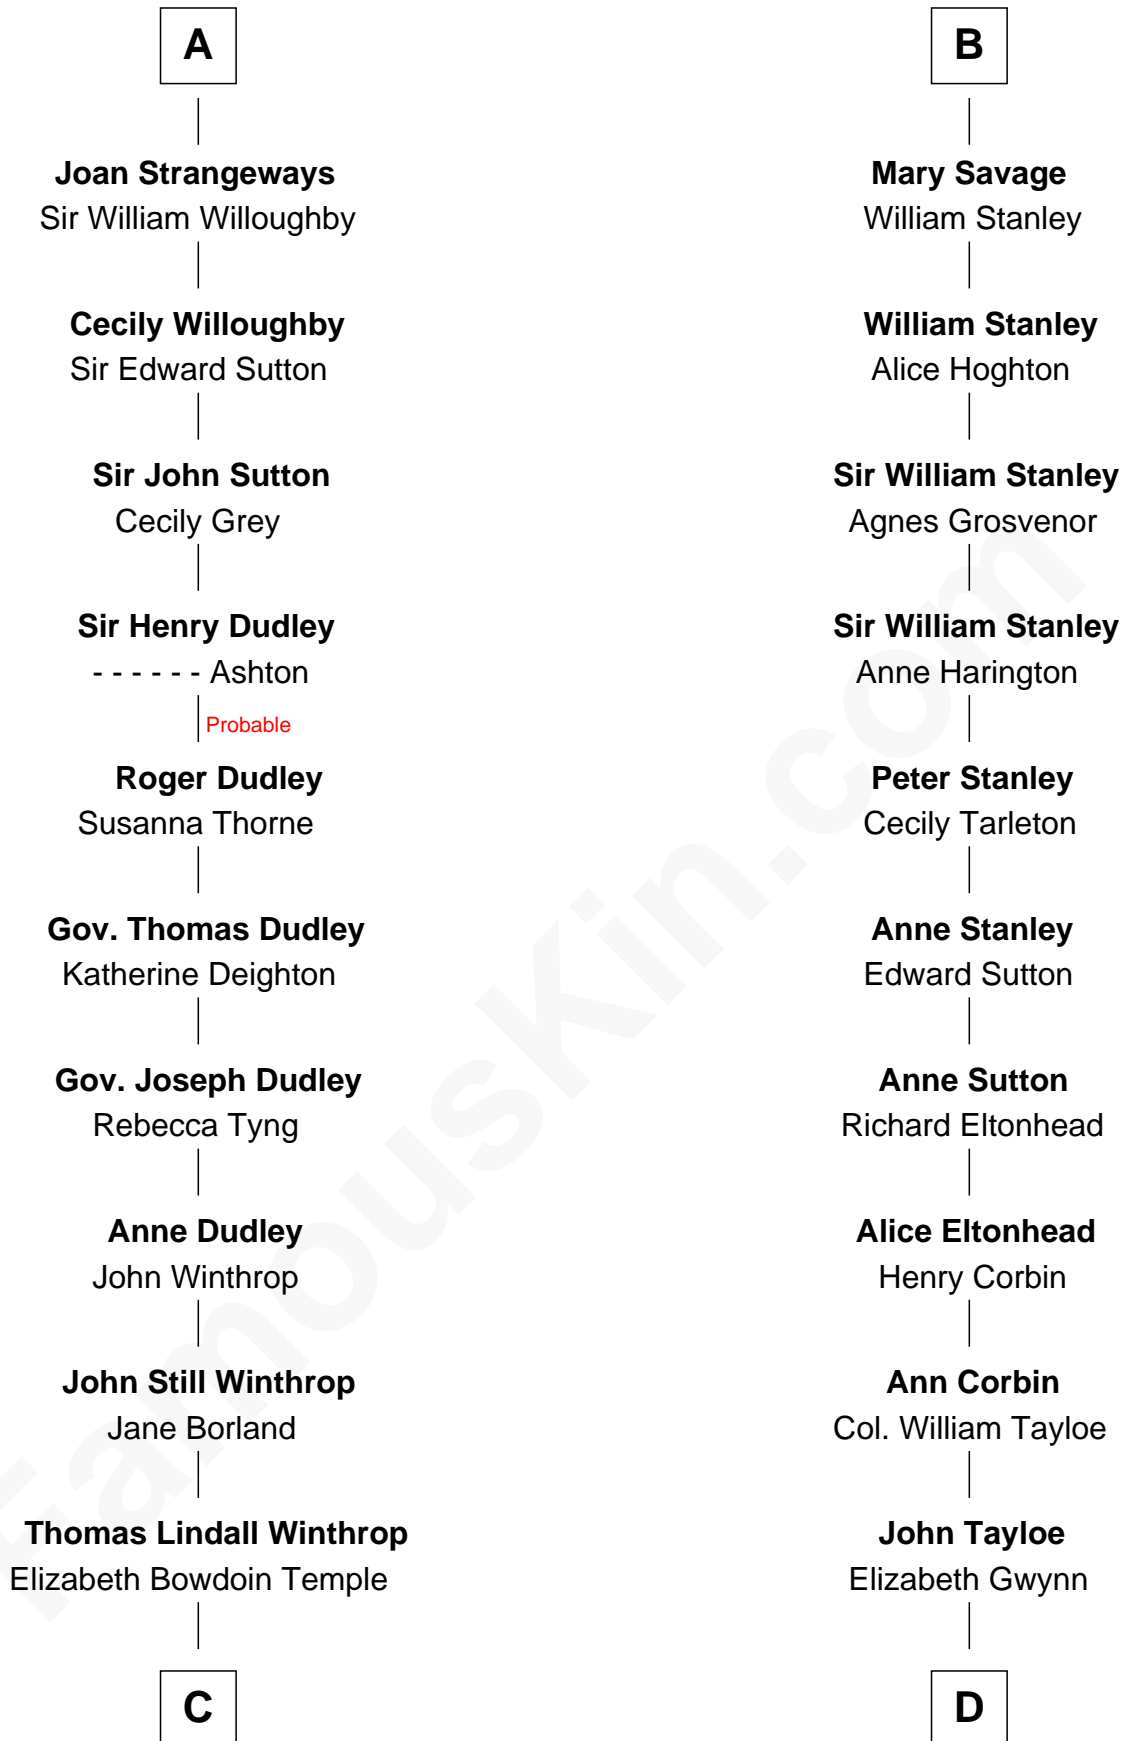

# FamousKin.com Relationship Chart of John Kerry

68th U.S. Secretary of State

19th cousin 2 times removed of

**Edward Lloyd V**

13th Governor of Maryland

**Roger la Zouche**

Margaret Biset

**C**

**Robert Charles Winthrop**  
Elizabeth Cabot Blanchard

**Robert Charles Winthrop**  
Elizabeth Mason

**Margaret Tyndal Winthrop**  
James Grant Forbes

**Rosemary Isabel Forbes**  
Richard John Kerry

**John Kerry**  
*68th U.S. Secretary of State*

**D**

**John Tayloe**  
Rebecca Plater

**Elizabeth Tayloe**  
Col. Edward Lloyd

**Edward Lloyd V**  
*13th Governor of Maryland*

FamousKin.com