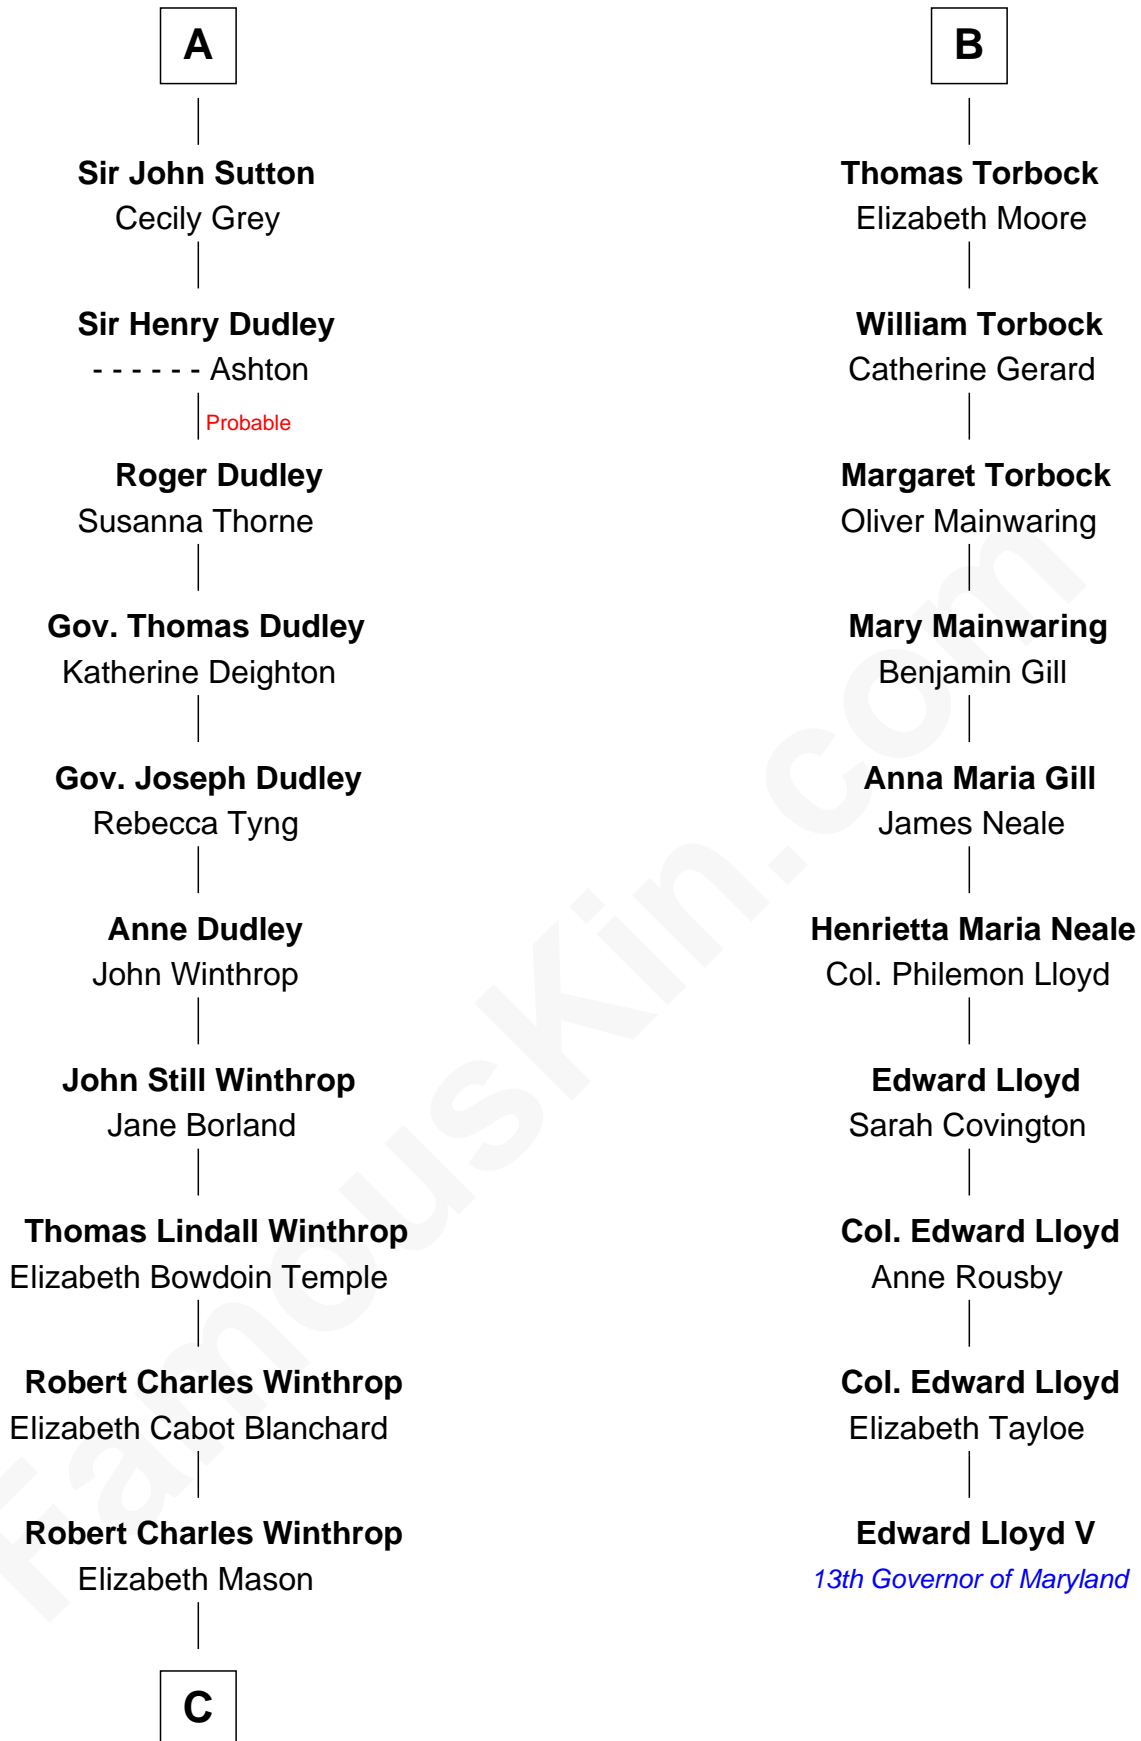

FamousKin.com Relationship Chart of

John Kerry

68th U.S. Secretary of State

16th cousin 3 times removed of

Edward Lloyd V

13th Governor of Maryland

Richard Fitzalan

Alice de Saluzzo

C

—
Margaret Tyndal Winthrop

James Grant Forbes

—
Rosemary Isabel Forbes

Richard John Kerry

—
John Kerry

68th U.S. Secretary of State

FamousKin.com