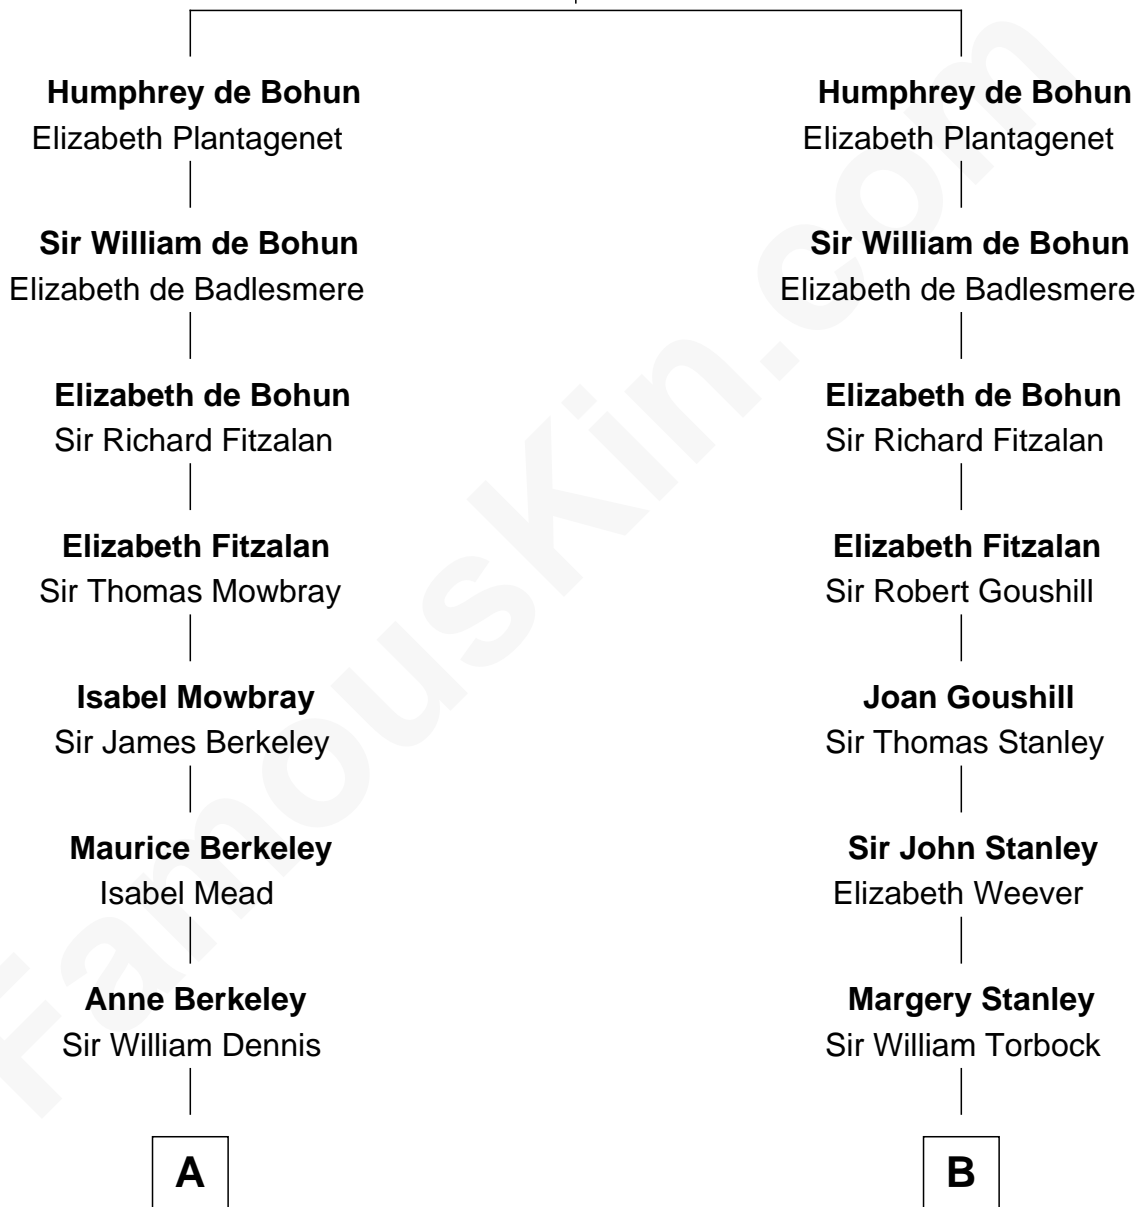

FamousKin.com

Relationship Chart of

John Kerry

68th U.S. Secretary of State

16th cousin 4 times removed of

Charles Goldsborough

16th Governor of Maryland

Humphrey de Bohun

Maud de Fiennes

C

Robert Charles Winthrop

Elizabeth Mason

Margaret Tyndal Winthrop

James Grant Forbes

Rosemary Isabel Forbes

Richard John Kerry