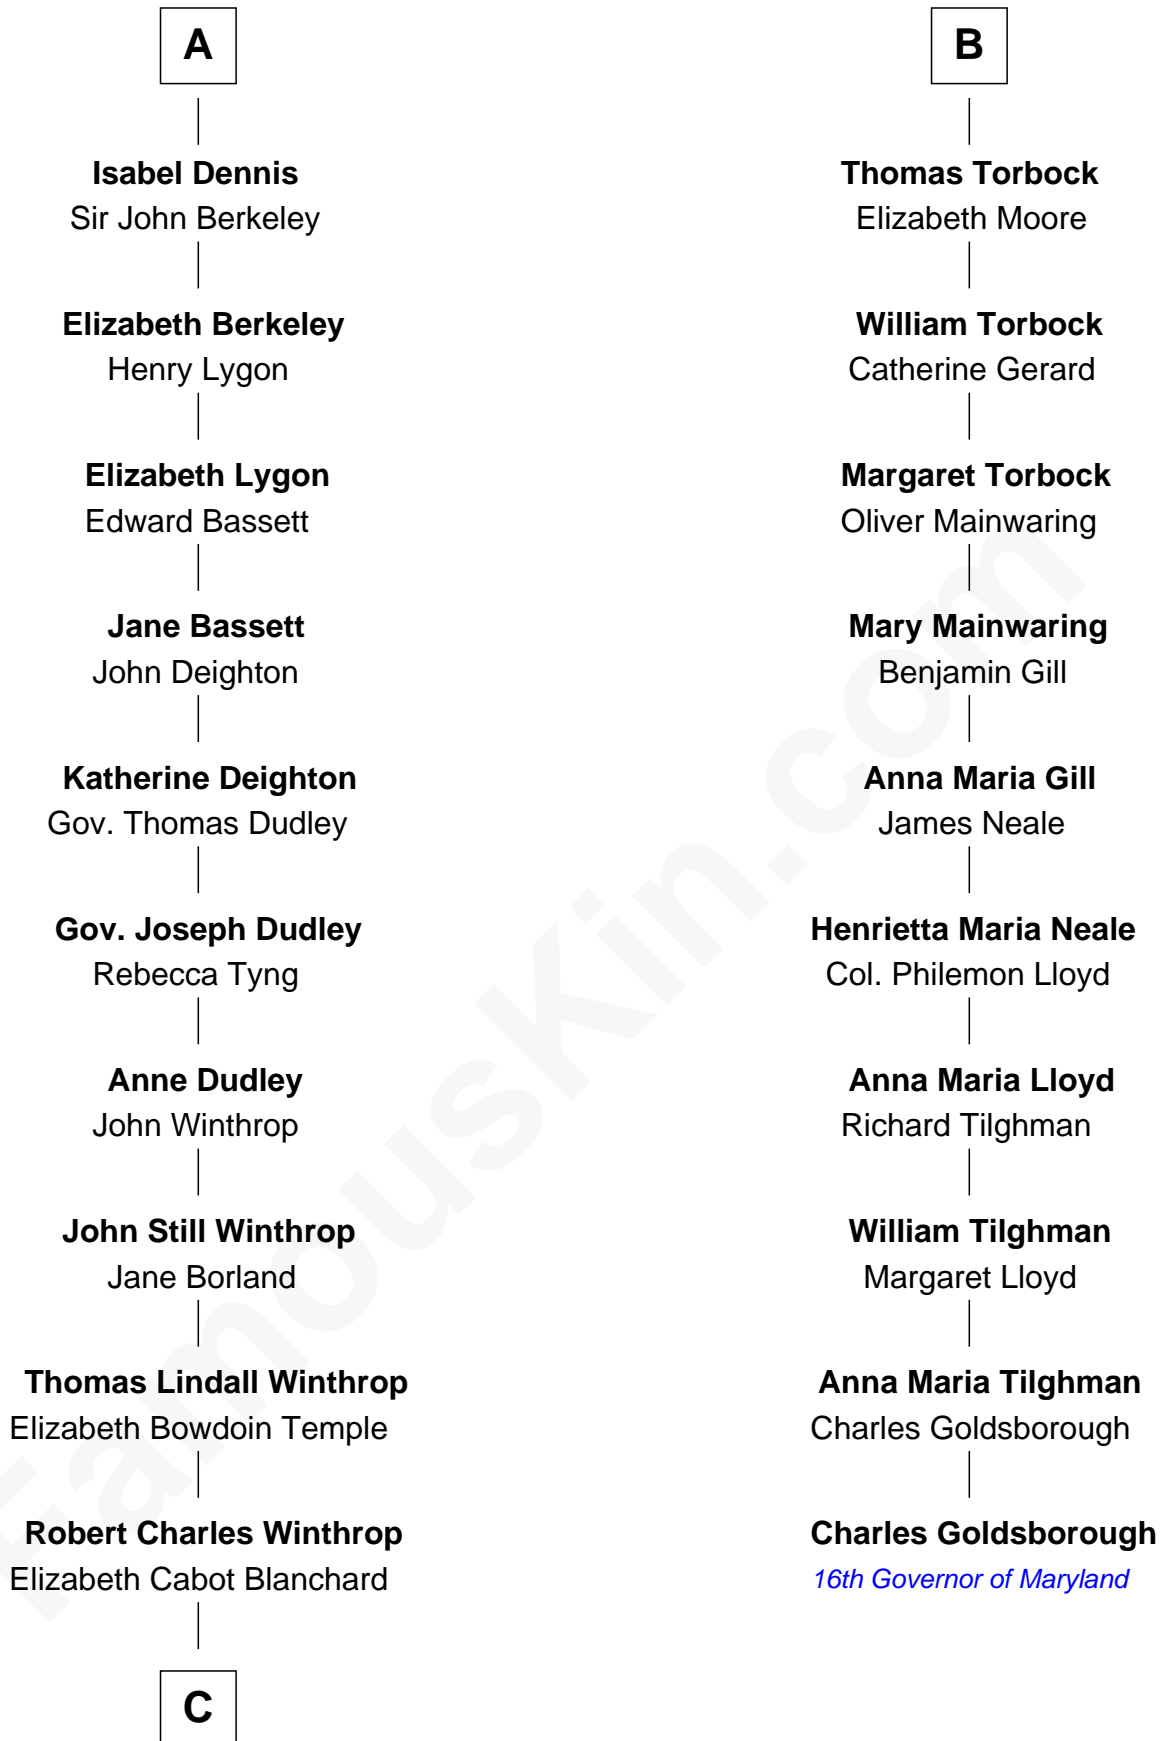

FamousKin.com

Relationship Chart of

John Kerry

68th U.S. Secretary of State

16th cousin 4 times removed of

Charles Goldsborough

16th Governor of Maryland

Humphrey de Bohun

Maud de Fiennes

C

Robert Charles Winthrop

Elizabeth Mason

Margaret Tyndal Winthrop

James Grant Forbes

Rosemary Isabel Forbes

Richard John Kerry