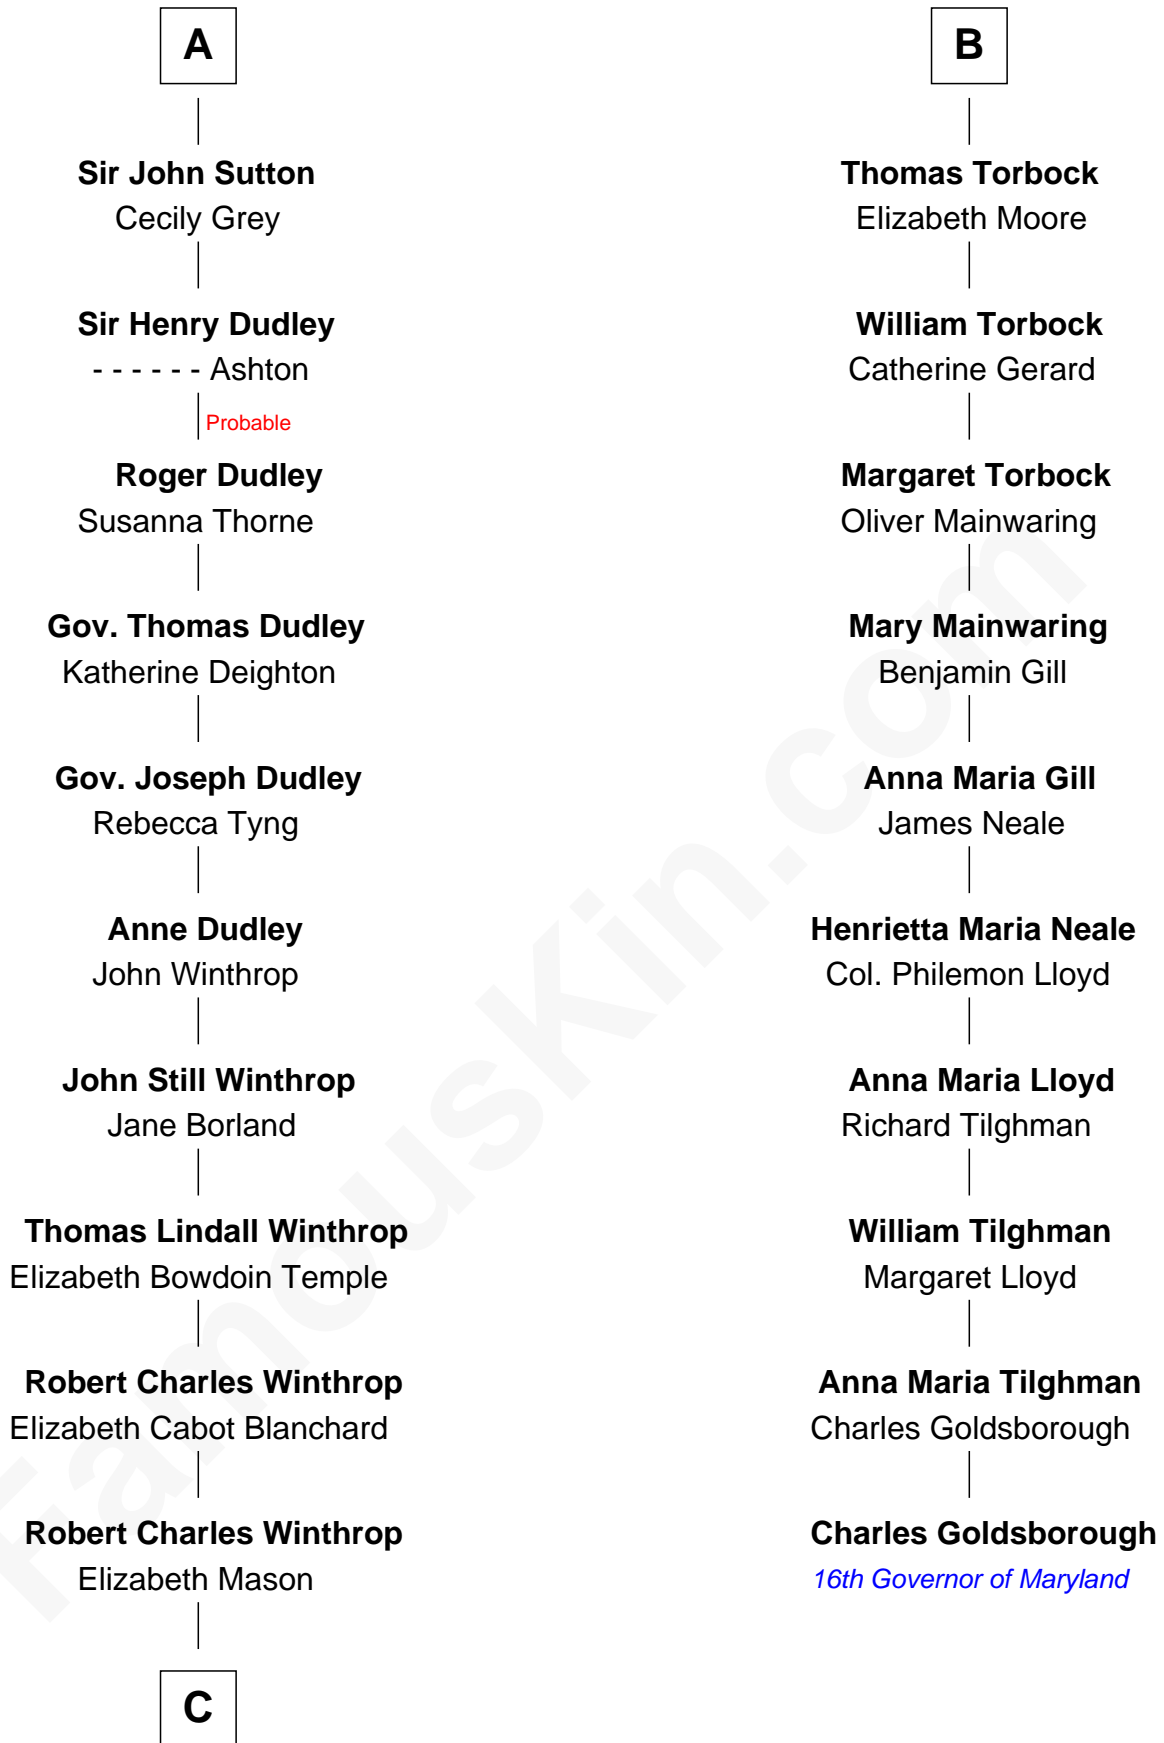

FamousKin.com

Relationship Chart of

John Kerry

68th U.S. Secretary of State

16th cousin 3 times removed of

Charles Goldsborough

16th Governor of Maryland

Edmund Plantagenet

Blanche of Artois

C

—
Margaret Tyndal Winthrop

James Grant Forbes

—
Rosemary Isabel Forbes

Richard John Kerry

—
John Kerry

68th U.S. Secretary of State