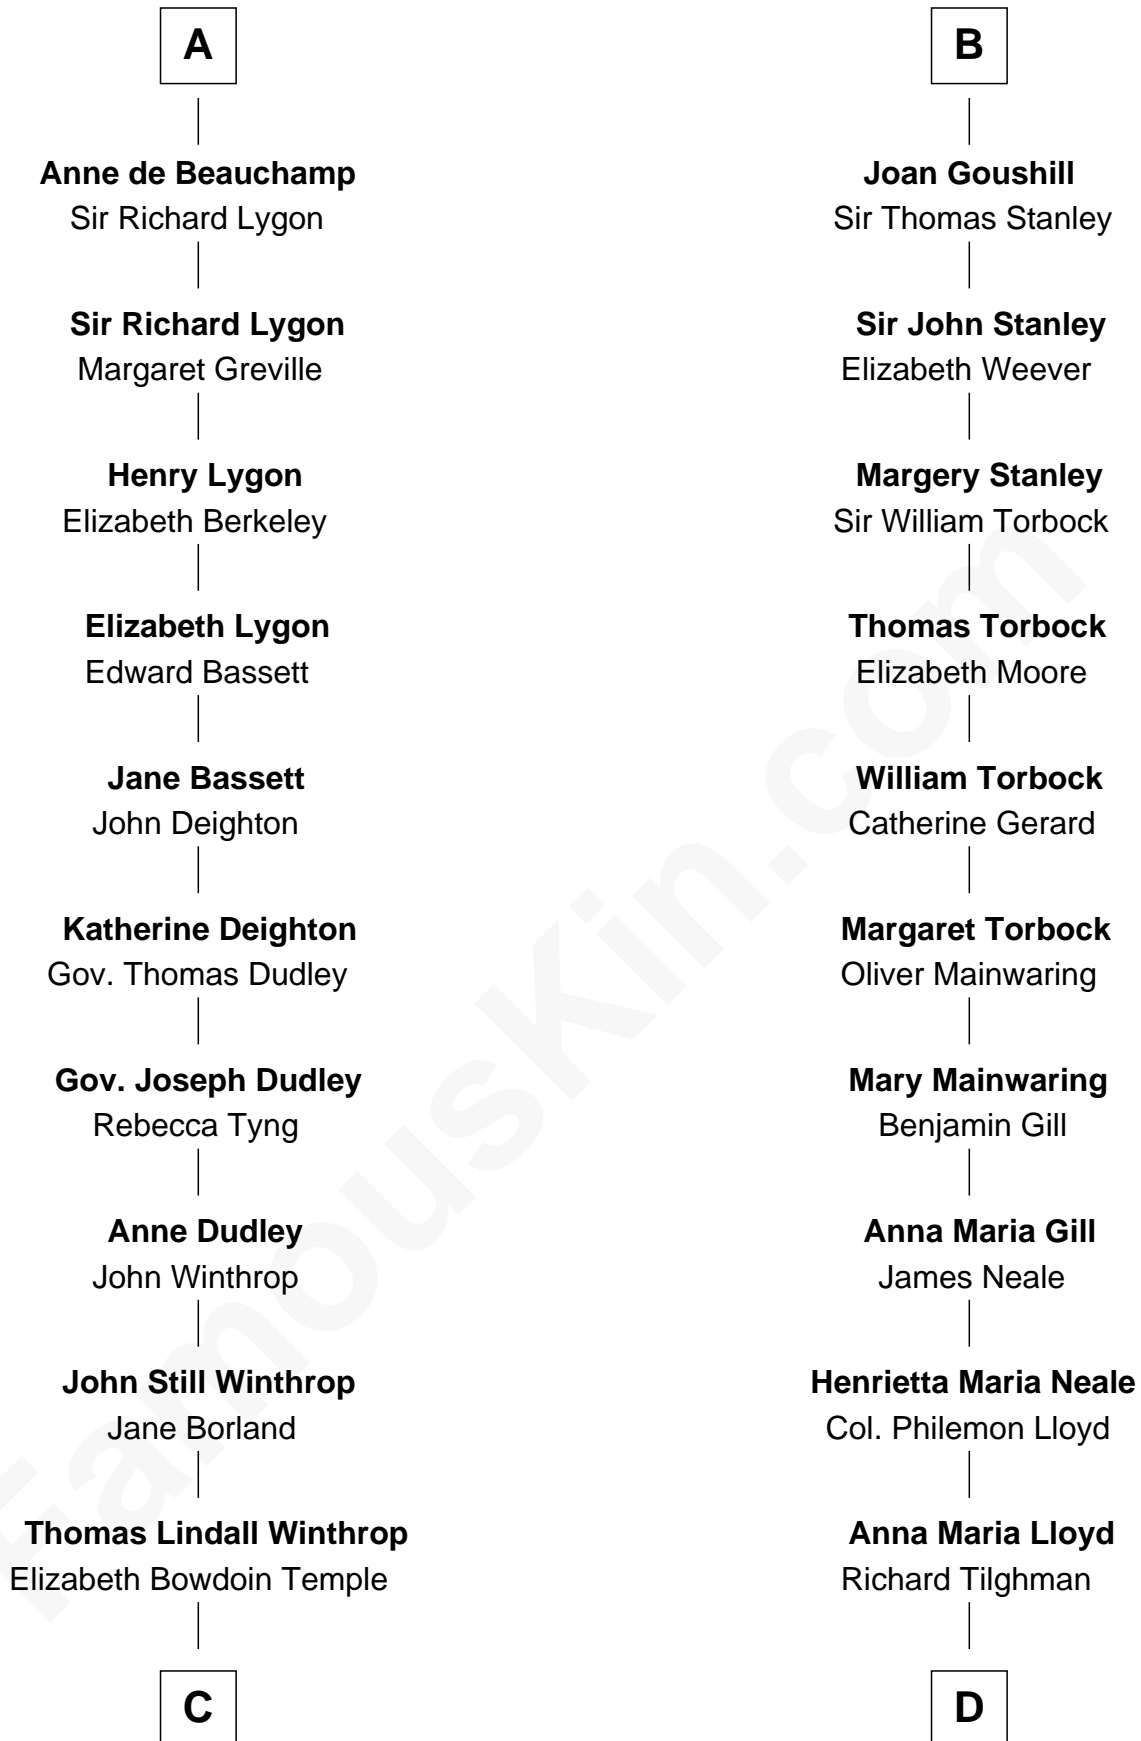

FamousKin.com

Relationship Chart of

John Kerry

68th U.S. Secretary of State

19th cousin 2 times removed of

Charles Goldsborough

16th Governor of Maryland

C

Robert Charles Winthrop
Elizabeth Cabot Blanchard

Robert Charles Winthrop
Elizabeth Mason

Margaret Tyndal Winthrop
James Grant Forbes

Rosemary Isabel Forbes
Richard John Kerry

John Kerry
68th U.S. Secretary of State

D

William Tilghman
Margaret Lloyd

Anna Maria Tilghman
Charles Goldsborough

Charles Goldsborough
16th Governor of Maryland

FamousKin.com