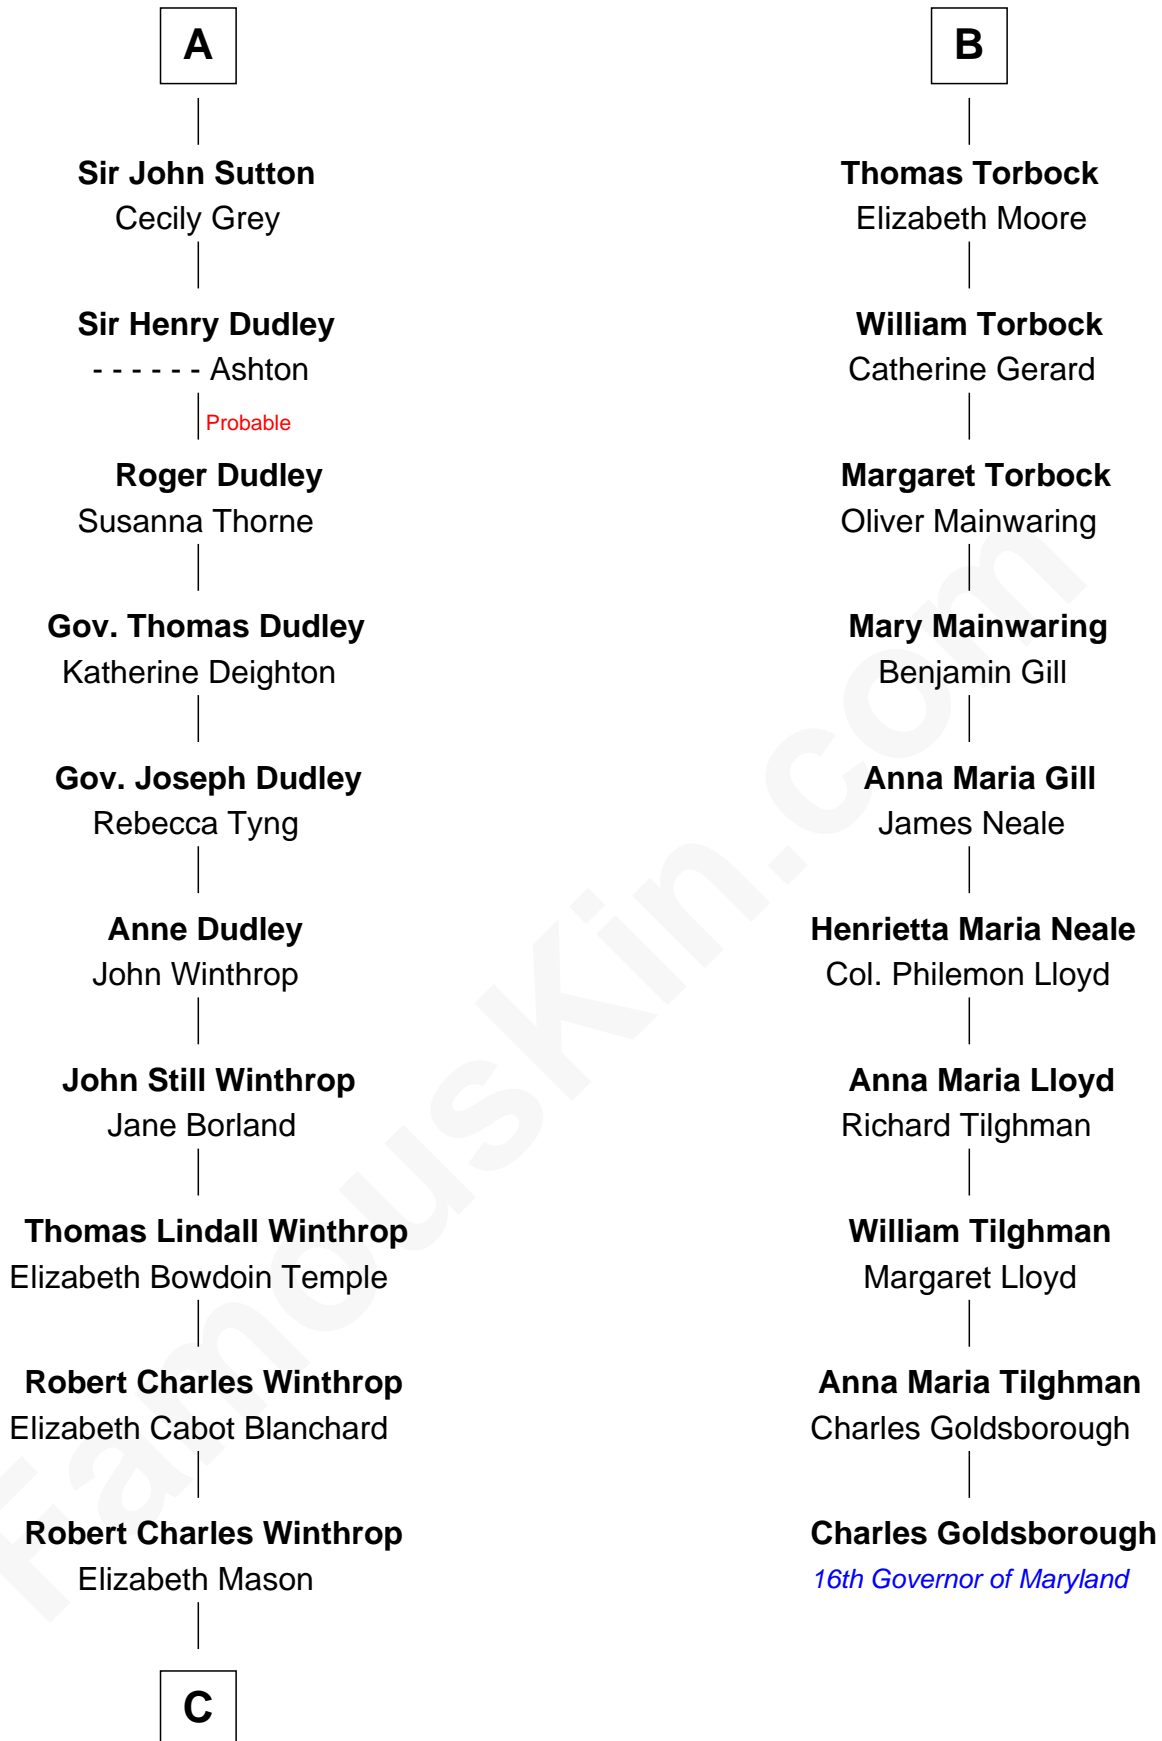

FamousKin.com

Relationship Chart of

John Kerry

68th U.S. Secretary of State

16th cousin 3 times removed of

Charles Goldsborough

16th Governor of Maryland

Sir Patrick de Chaworth

Isabella de Beauchamp

C

—
Margaret Tyndal Winthrop

James Grant Forbes

—
Rosemary Isabel Forbes

Richard John Kerry

—
John Kerry

68th U.S. Secretary of State