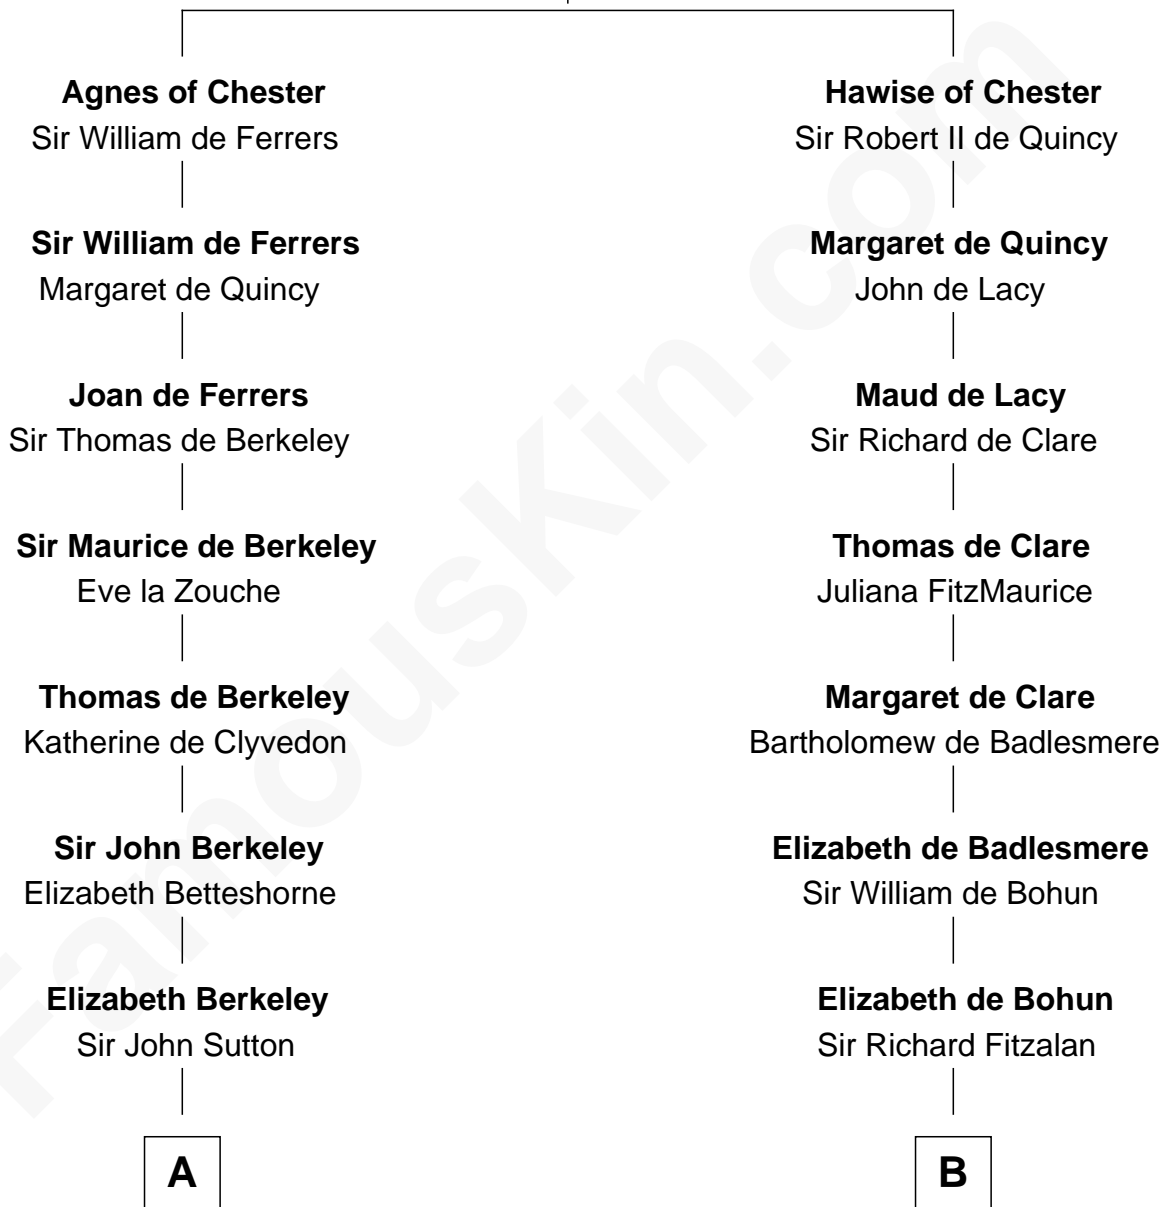

## Relationship Chart of

### John Kerry

68th U.S. Secretary of State

20th cousin 1 time removed of

### Charles Goldsborough

16th Governor of Maryland

**Hugh de Kevelioc**  
Bertrade de Montfort

**C**

**Robert Charles Winthrop**  
Elizabeth Cabot Blanchard

**Robert Charles Winthrop**  
Elizabeth Mason

**Margaret Tyndal Winthrop**  
James Grant Forbes

**Rosemary Isabel Forbes**  
Richard John Kerry

**John Kerry**  
*68th U.S. Secretary of State*

**D**

**Anna Maria Lloyd**  
Richard Tilghman

**William Tilghman**  
Margaret Lloyd

**Anna Maria Tilghman**  
Charles Goldsborough