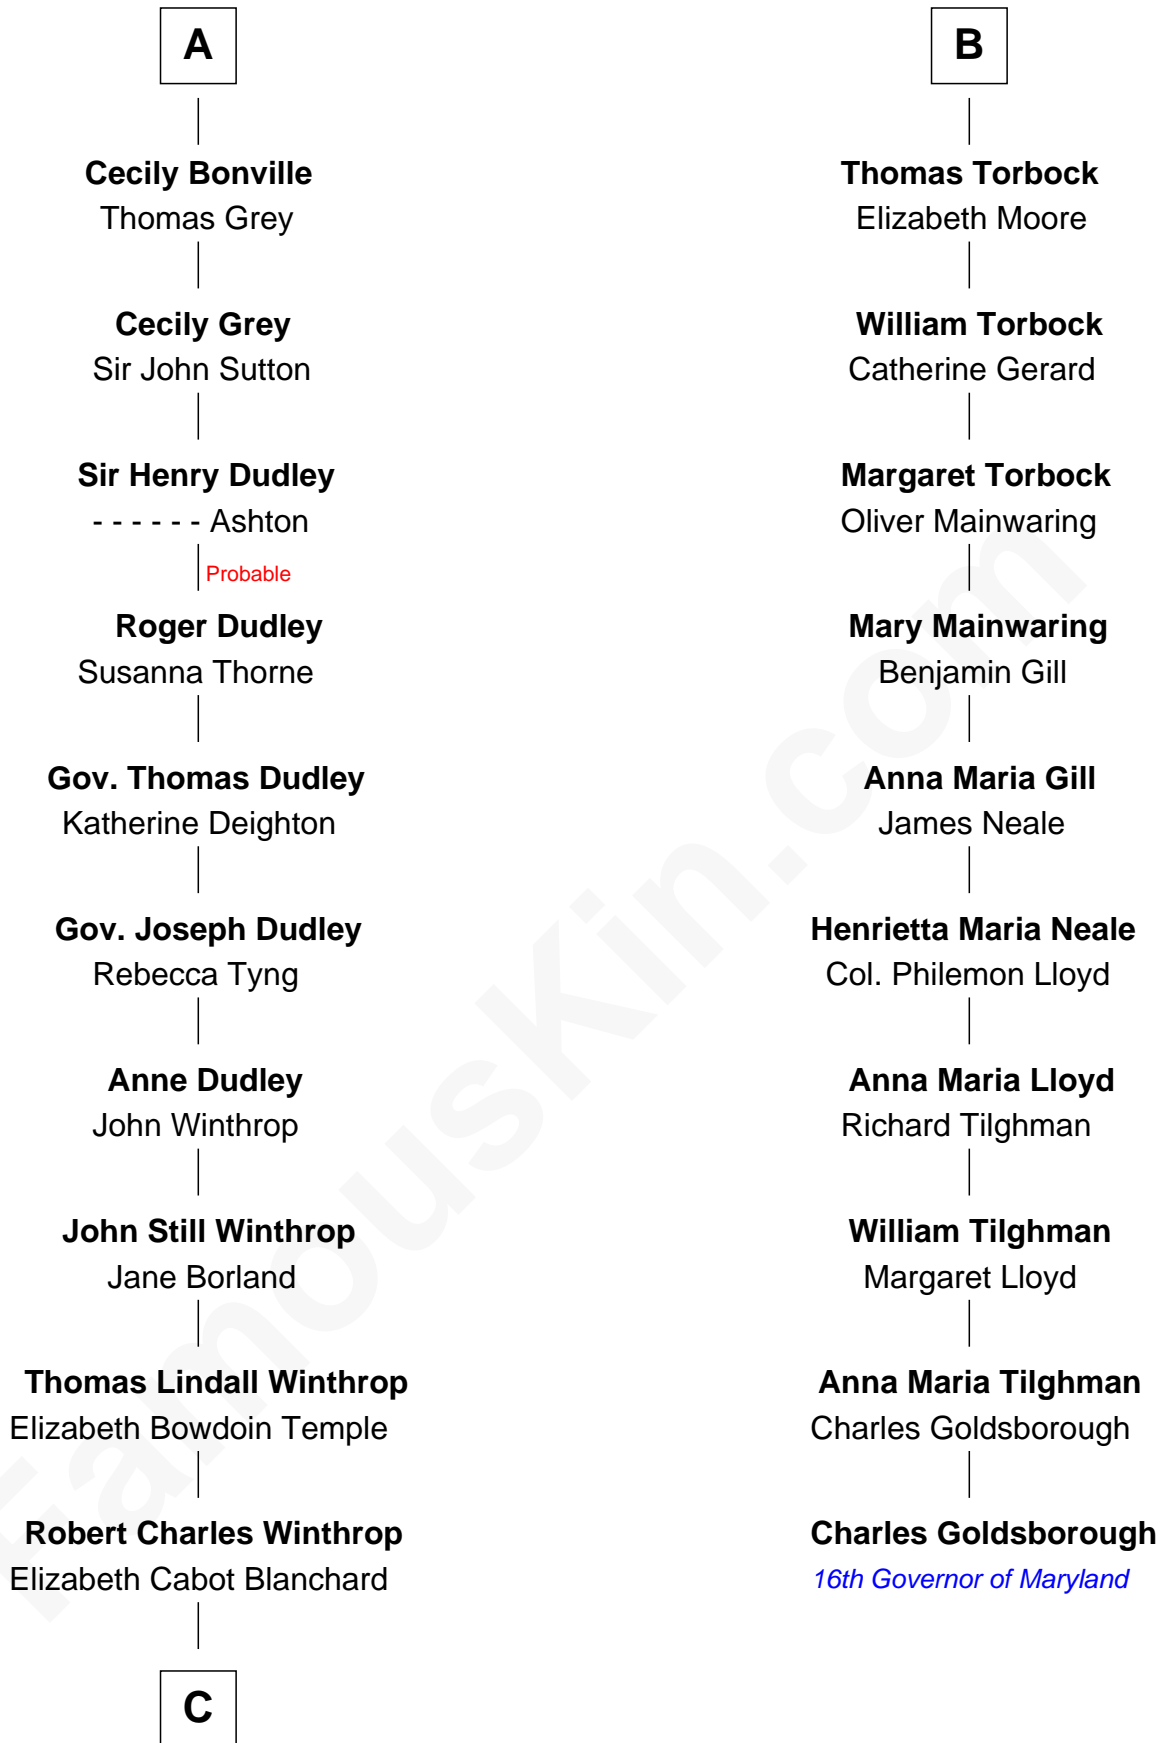

FamousKin.com

Relationship Chart of

John Kerry

68th U.S. Secretary of State

16th cousin 4 times removed of

Charles Goldsborough

16th Governor of Maryland

Gunselm de Badlesmere

Margaret de Clare

Elizabeth de Badlesmere

Sir William de Bohun

Elizabeth de Bohun

Sir Richard Fitzalan

Elizabeth Fitzalan

Sir Robert Goushill

Joan Goushill

Sir Thomas Stanley

Sir John Stanley

Elizabeth Weever

Margery Stanley

Sir William Torbock

B

C

Robert Charles Winthrop

Elizabeth Mason

Margaret Tyndal Winthrop

James Grant Forbes

Rosemary Isabel Forbes

Richard John Kerry

John Kerry

68th U.S. Secretary of State

FamousKin.com